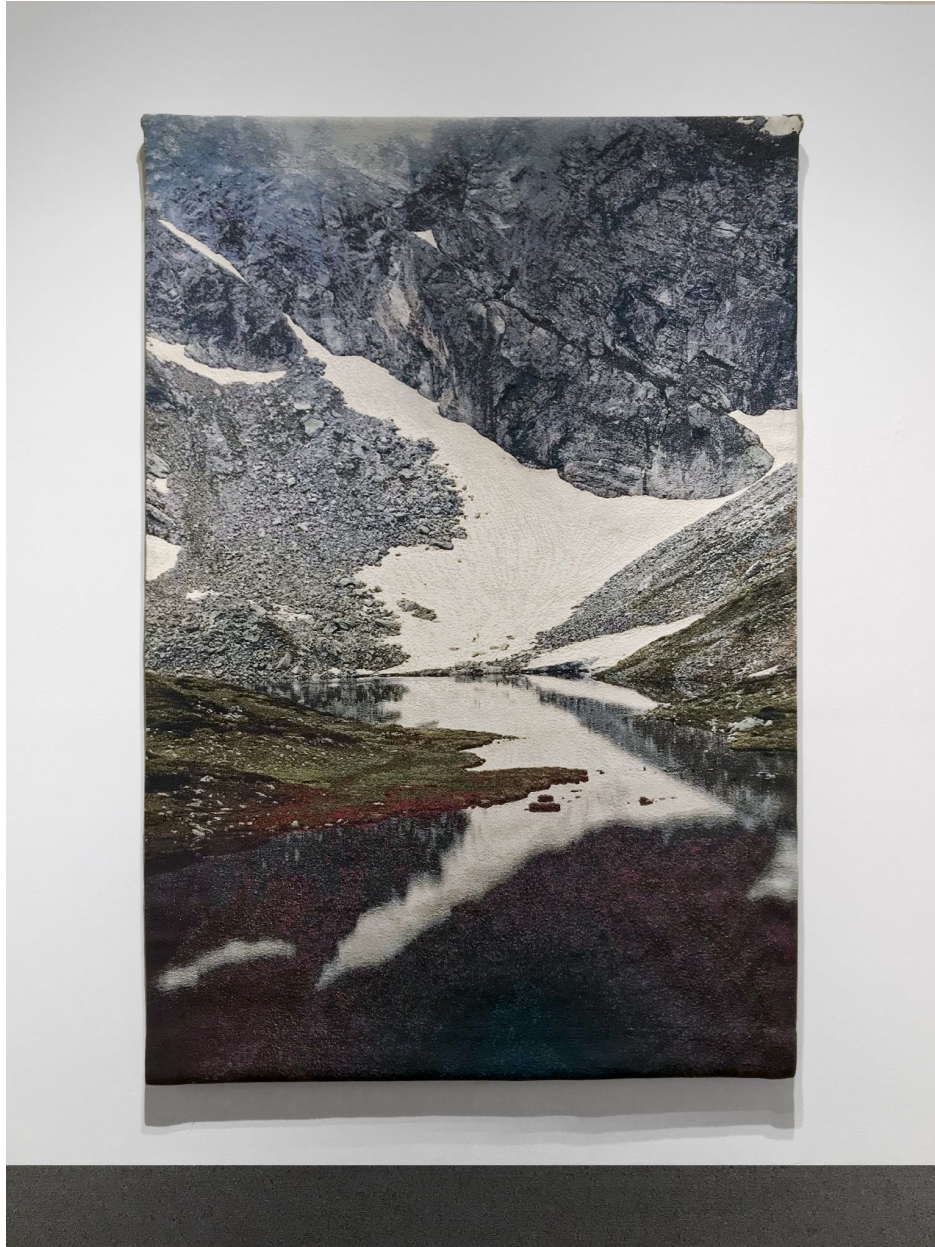

ROBISCHON

ELENA DORFMAN, *VALBONA 2 1/6* (Tapestry)
cotton Jacquard tapestry with metallic threads, 96 x 66 in.
(243.8 x 167.6 cm)
EDO033