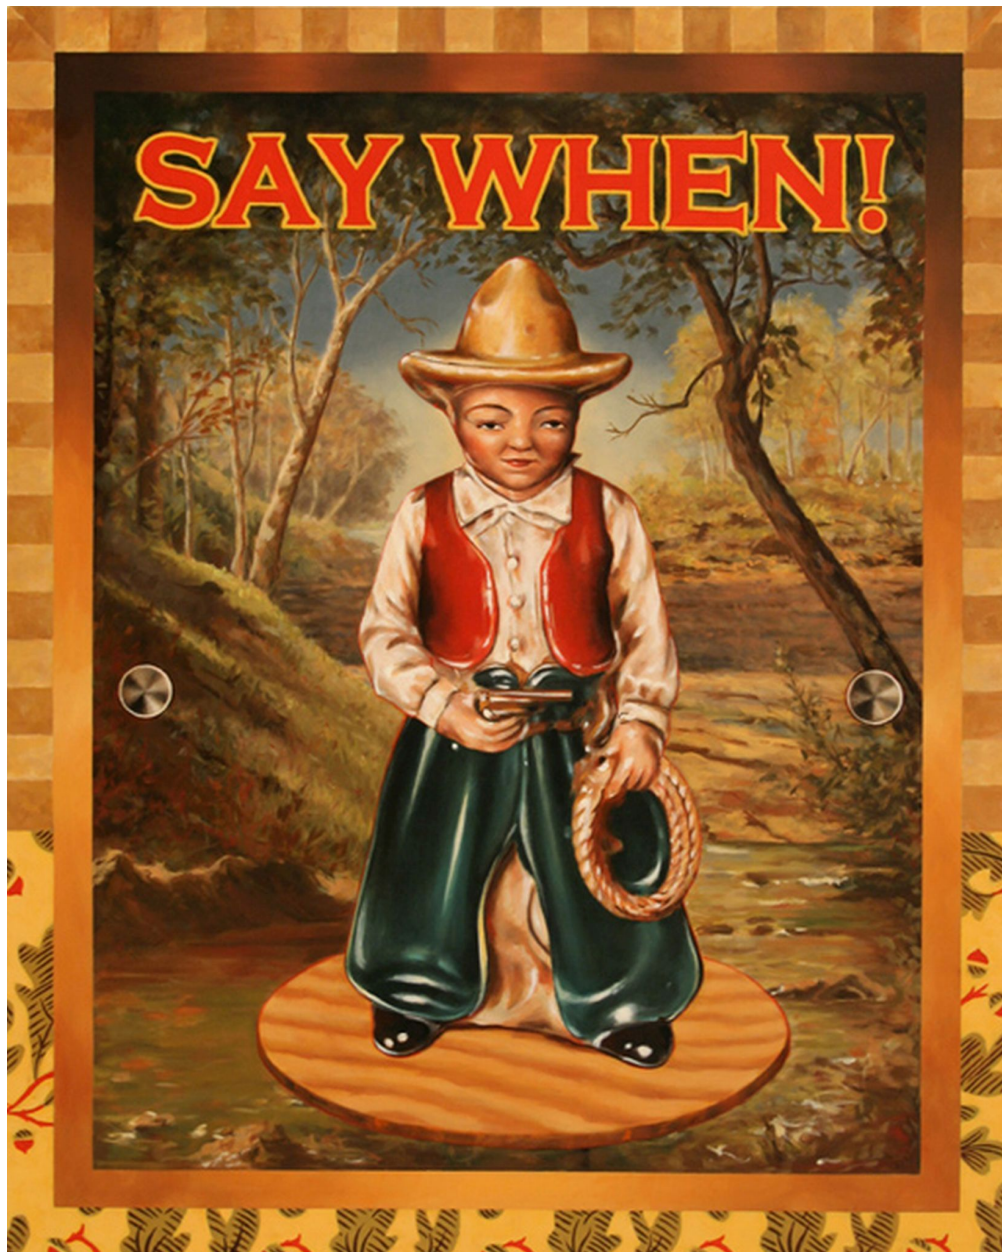

ROBISCHON

JERRY KUNKEL, *COMMON IMPERATIVE 2.5*
oil on canvas, 40 x 32 in. (101.6 x 81.3 cm)
JK214