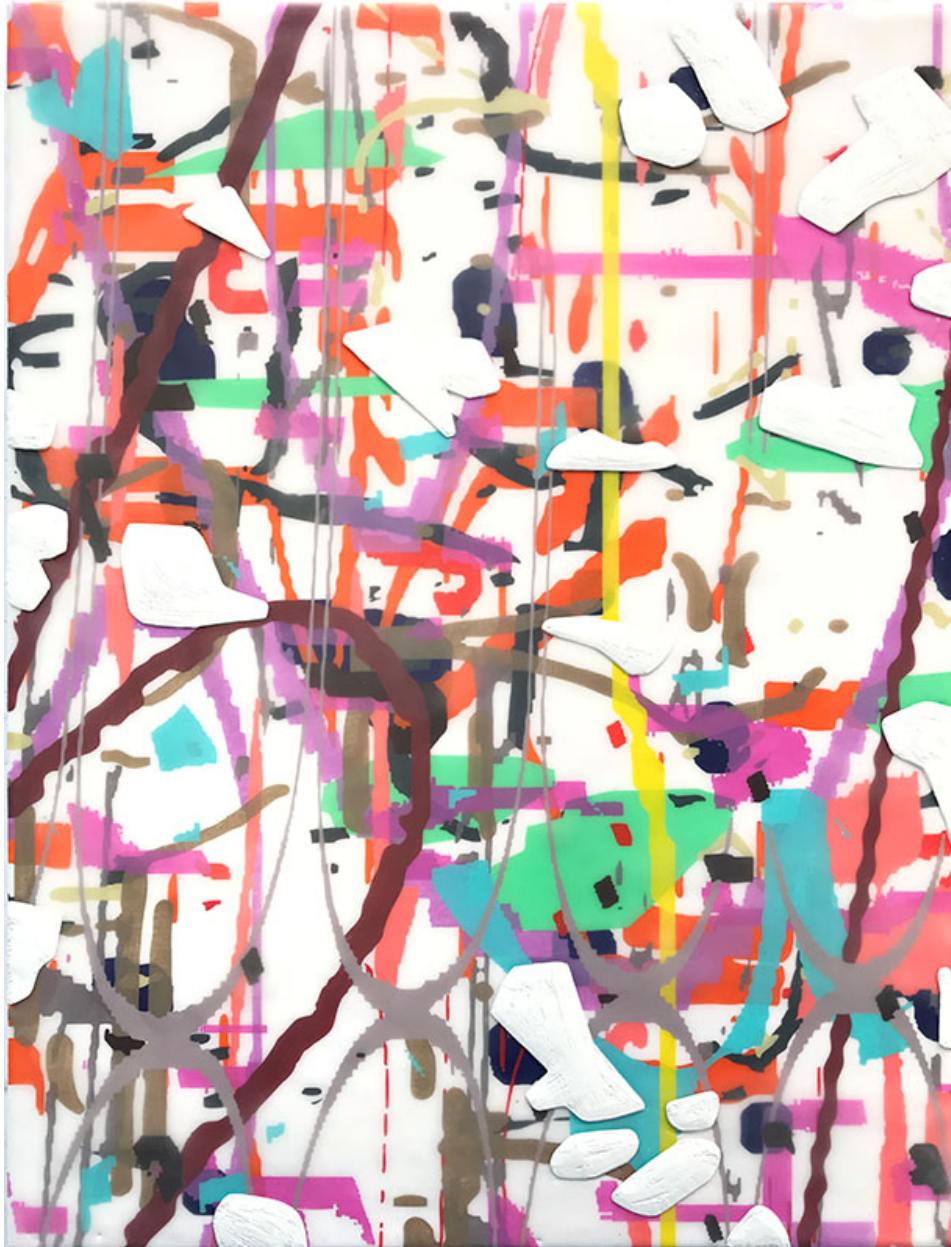

ROBISCHON

AMY ELLINGSON, *VARIATION: white (everything), Study No. 2*
oil and encaustic on panel, 16 x 12 x 1 in. (40.6 x 30.5 x 2.5 cm)
AEL005