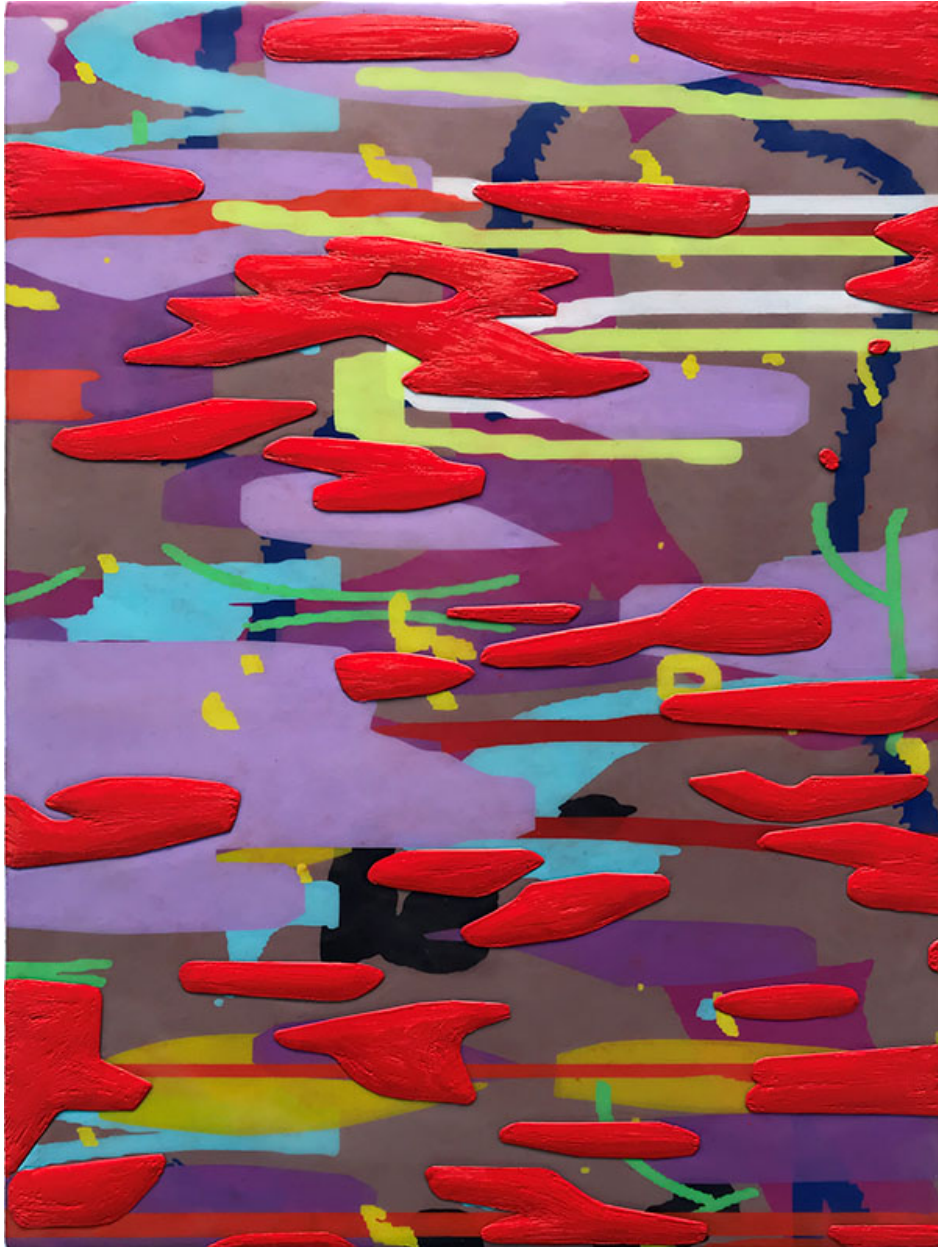

# ROBISCHON

AMY ELLINGSON, *VARIATION: purple (dawn) Study No. 3*  
oil and encaustic on panel, 16 x 12 x 1 in. (40.6 x 30.5 x 2.5  
cm)

AEL006