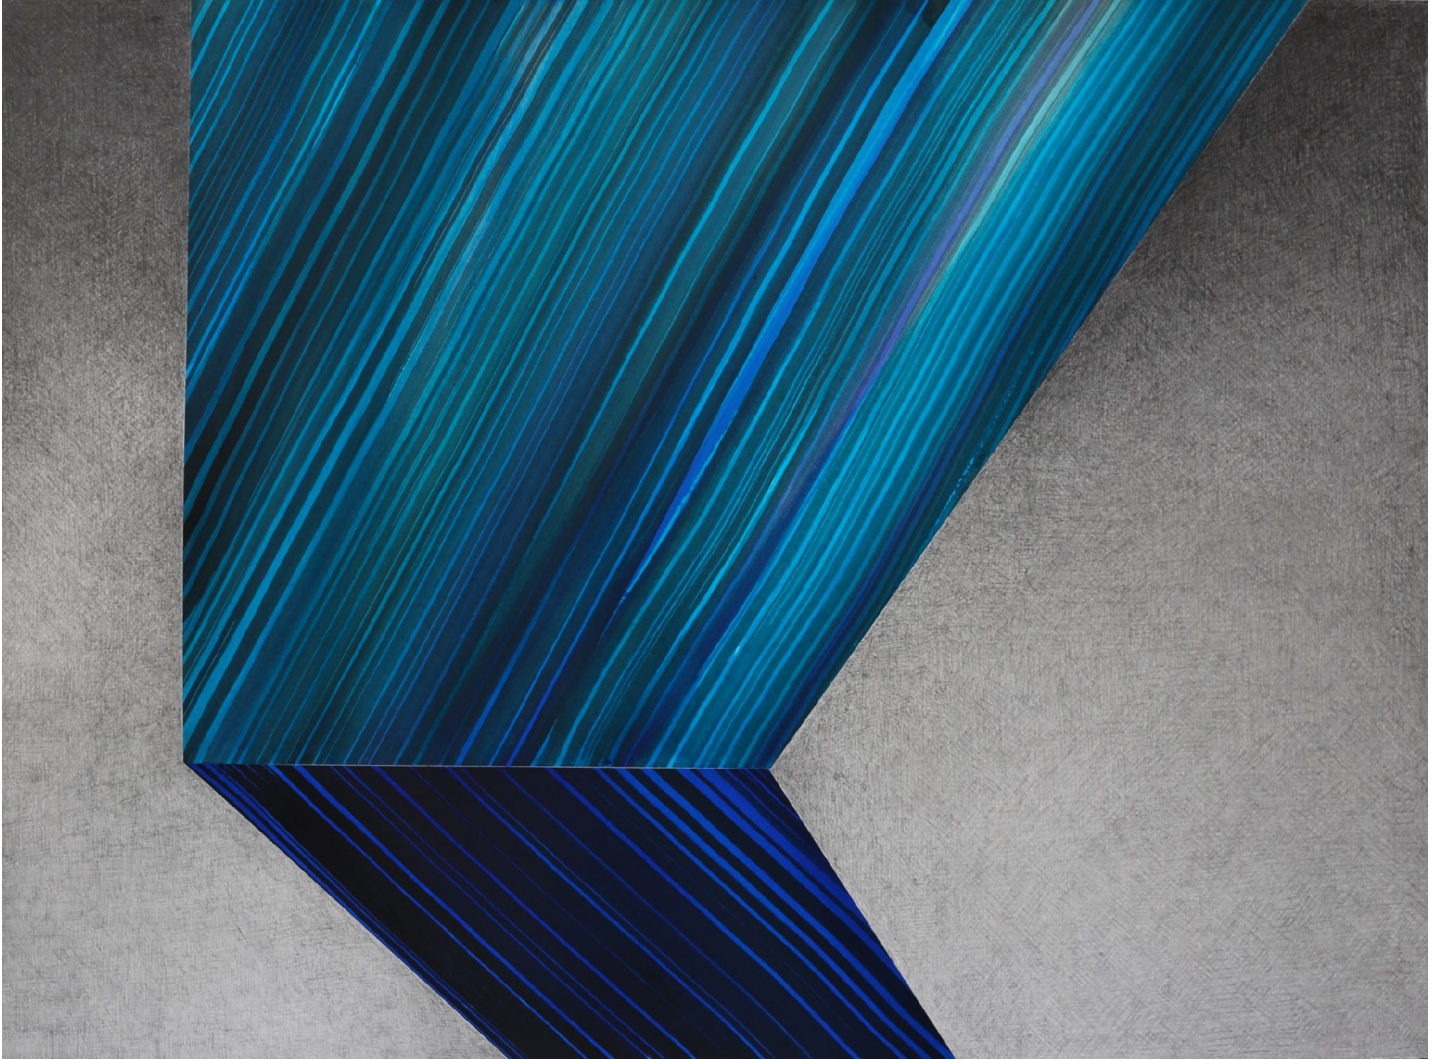

ROBISCHON

KATE PETLEY, *BOUNDARY #3*
graphite and acrylic inks on paper, 22 x 30 in. (55.9 x 76.2 cm)
KPT094