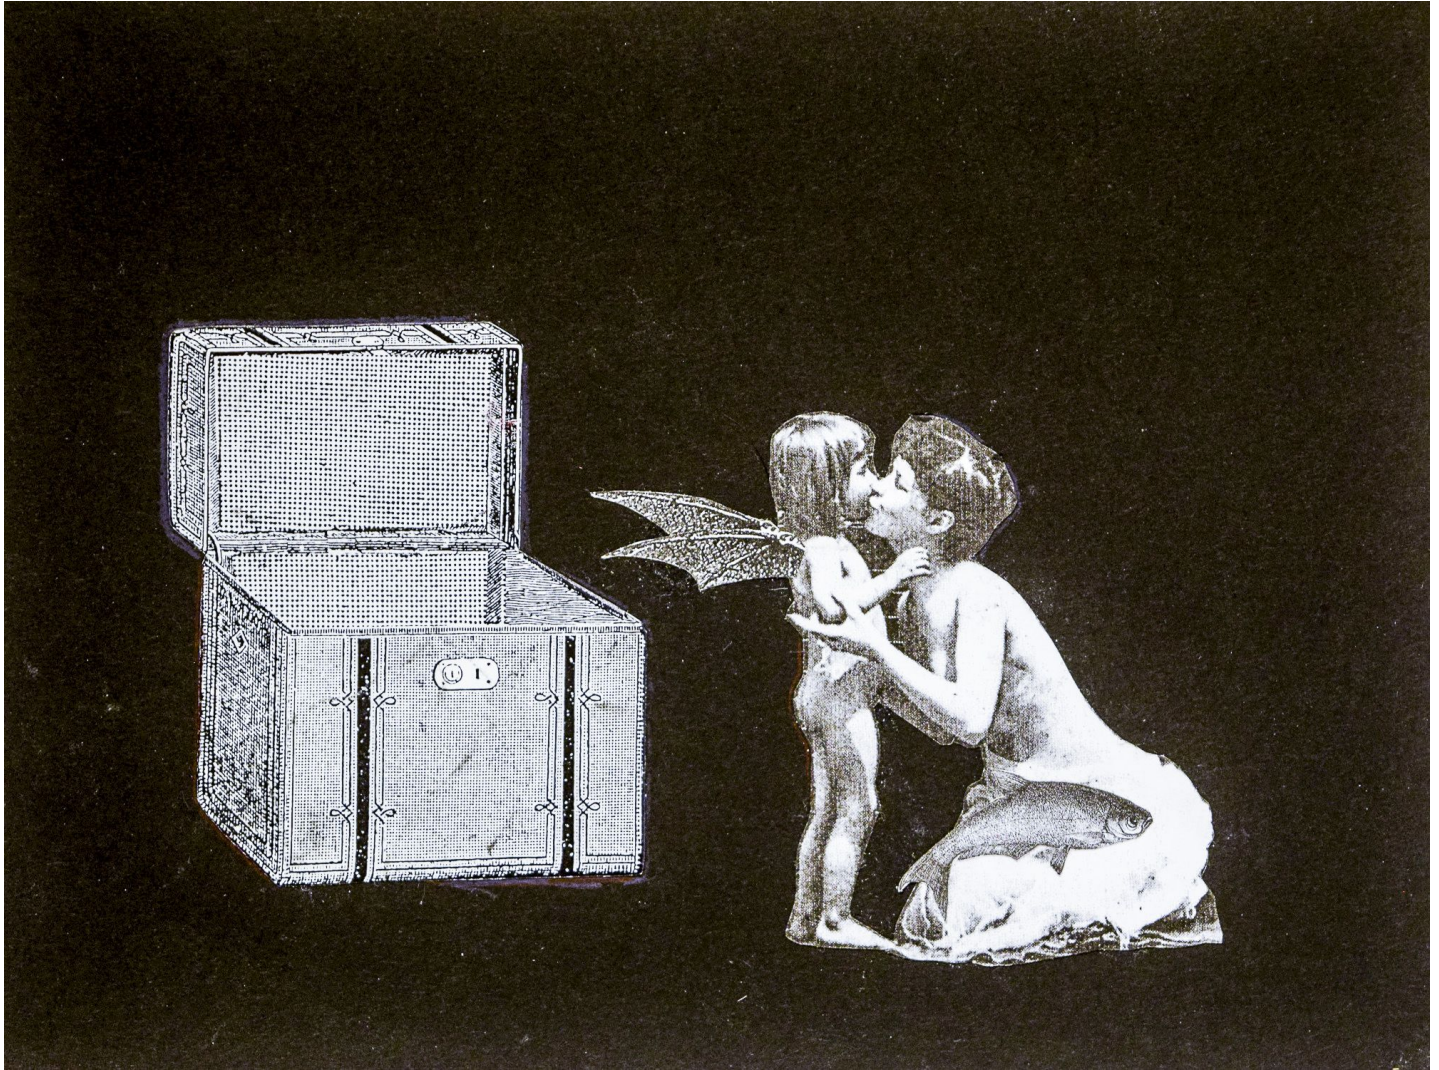

ROBISCHON

STACEY STEERS, *PHANTOM CANYON (MOTHER KISSING BATWING CHILD)*
collage, 12 x 14 inches (framed)
SST013