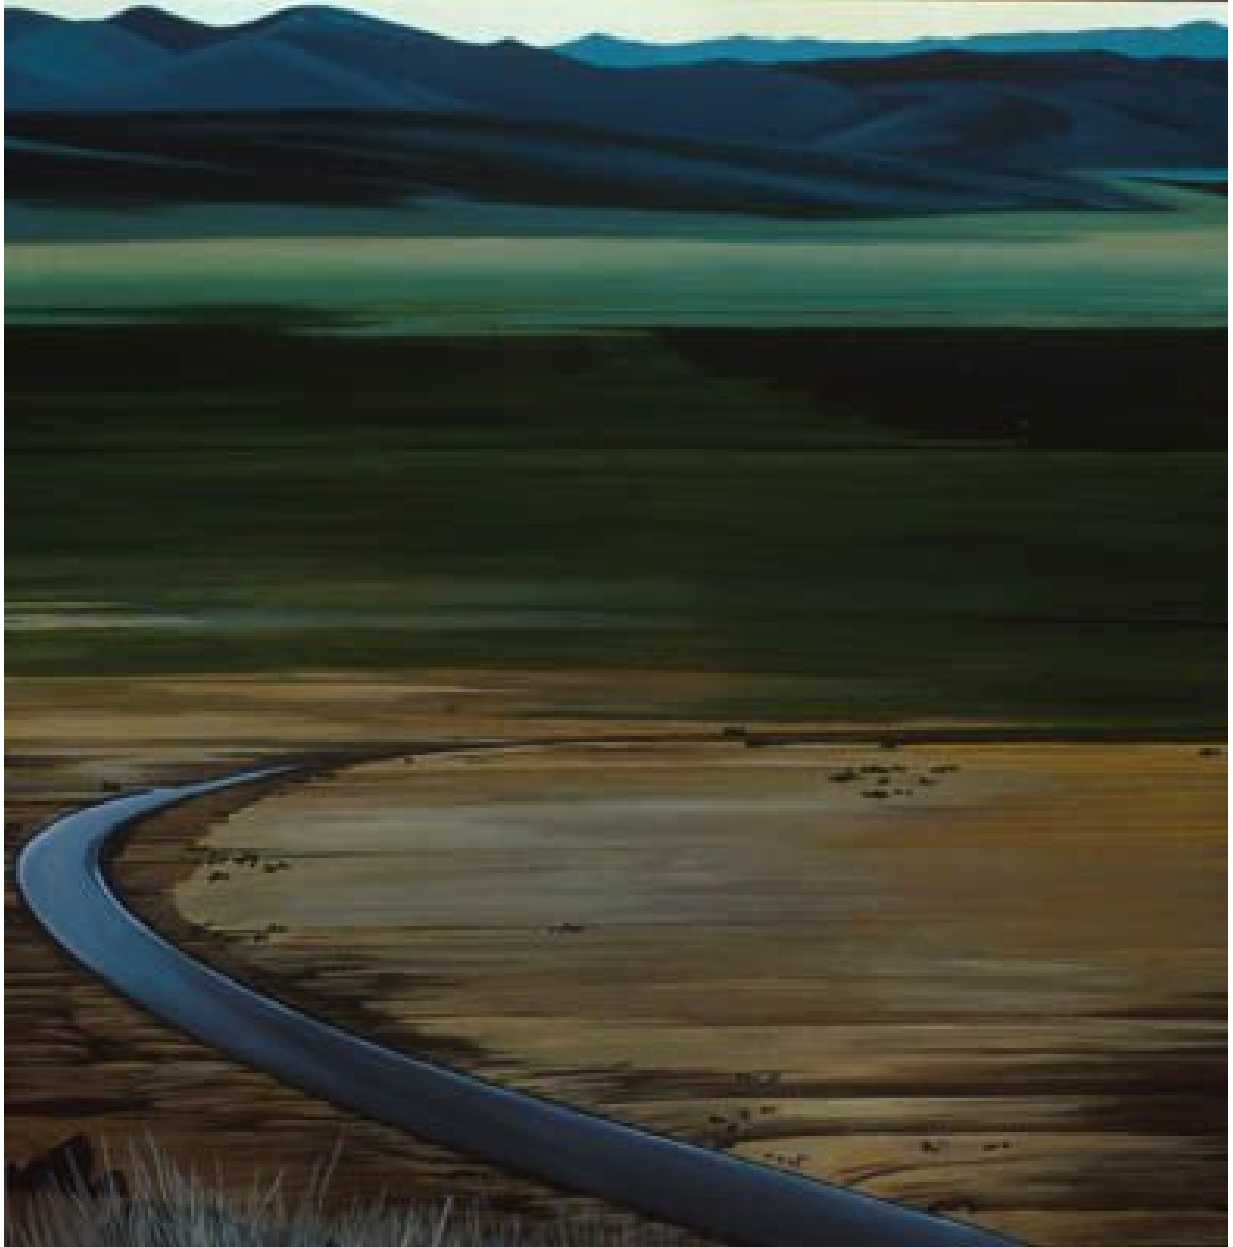

# ROBISCHON

KAREN KITCHEL, *MORNING 2*  
oil on wood, 22 1/2 x 22 1/2 in. (57.2 x 57.2 cm)  
KITCH068