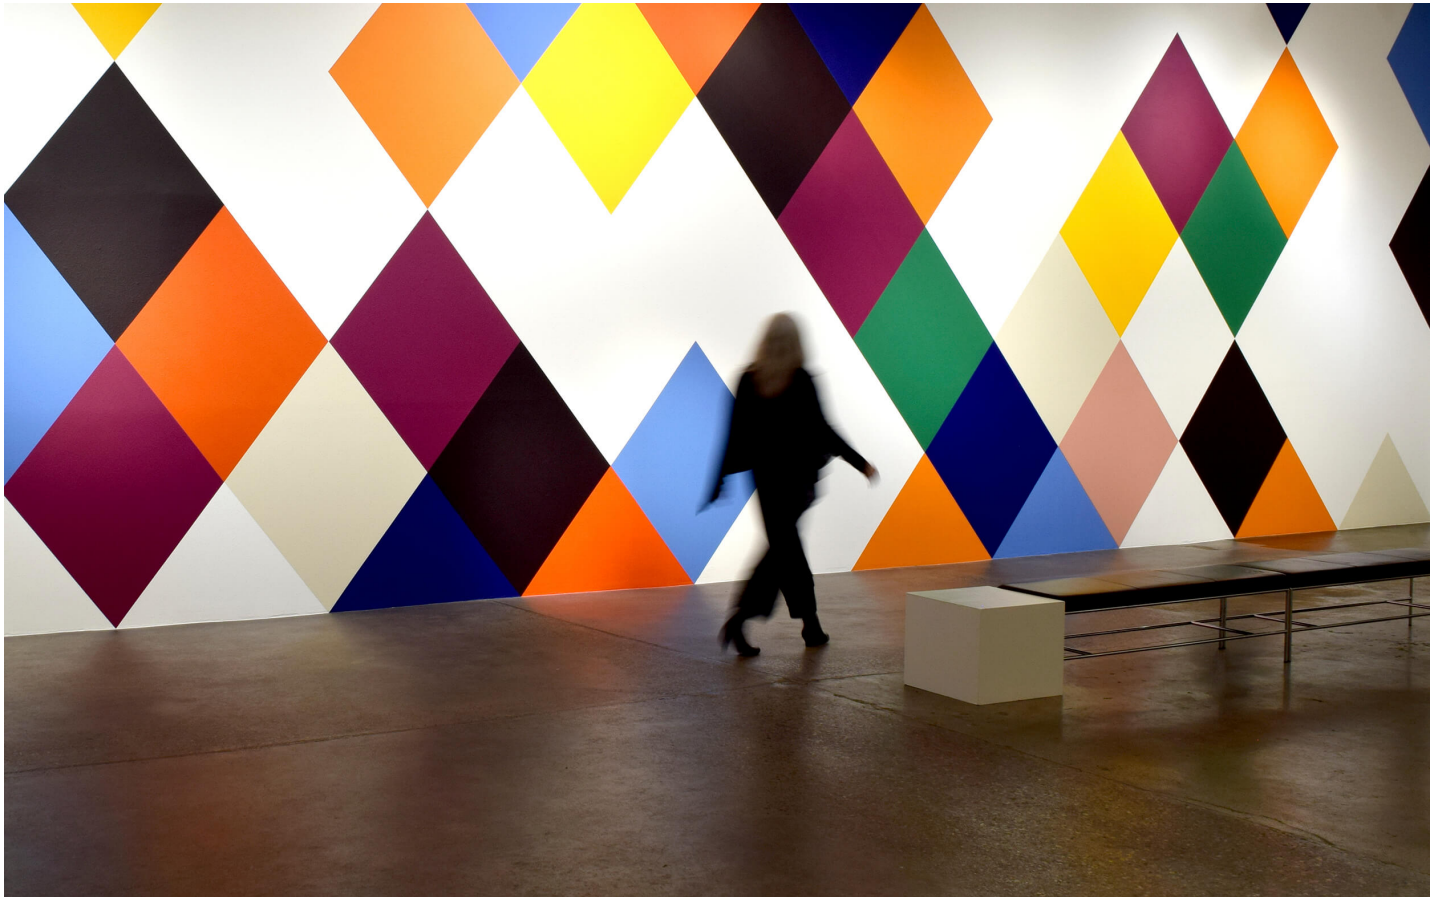

ROBISCHON

STEPHEN WESTFALL, *CANTERBURY*
latex on wall, 184 x 600 1/4 in. (467.4 x 1524.6 cm)
SWE002