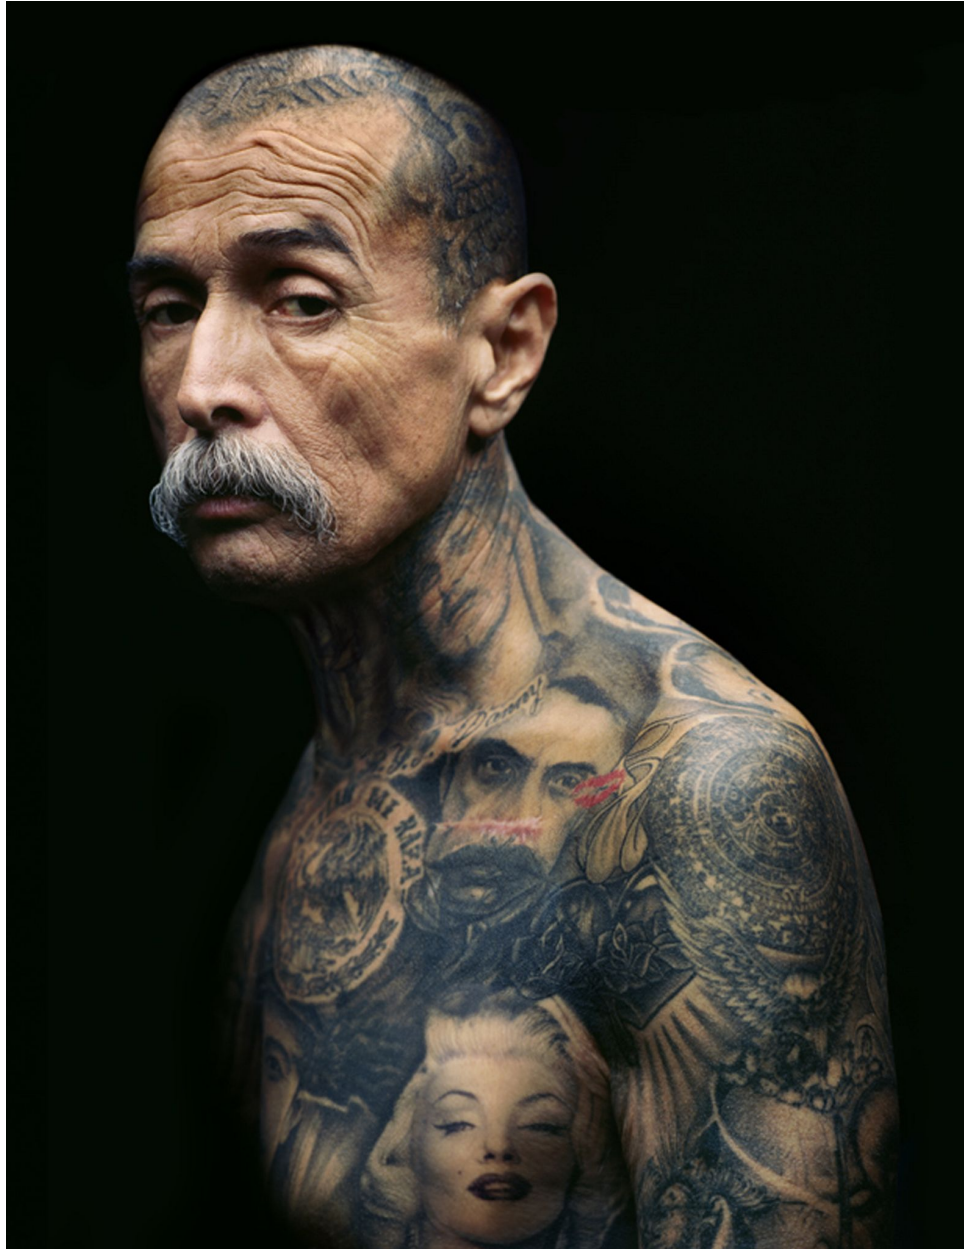

ROBISCHON

ERIC SCHWARTZ, *CHUCO, WARRIOR 1/3*
pigment print on canvas on DiBond aluminum, 39 1/2 x 29 1/2 in.
(100.3 x 74.9 cm)
ESCH022