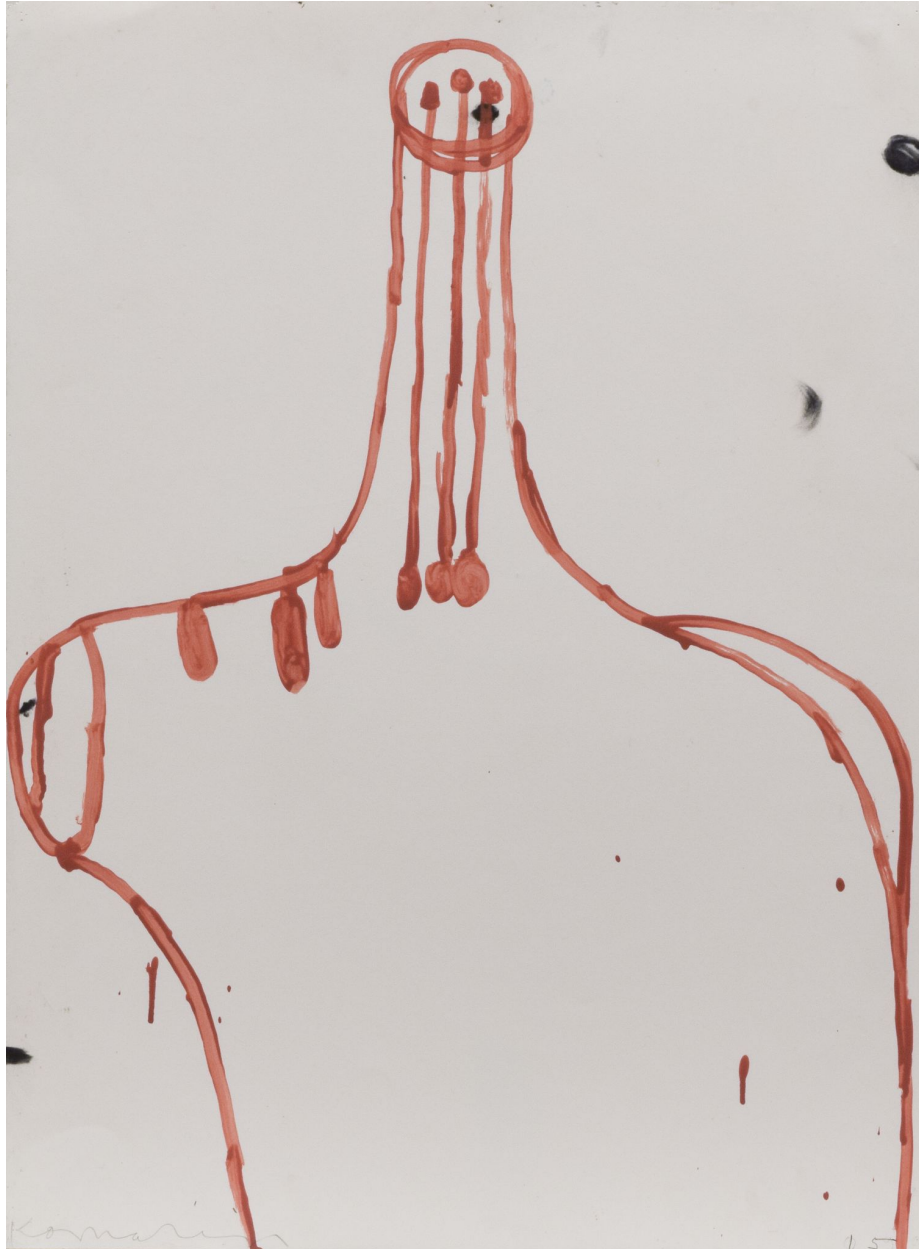

# ROBISCHON

GARY KOMARIN, *VESSEL*  
acrylic on paper, 30 x 22 in. (76.2 x 55.9 cm)  
GK087