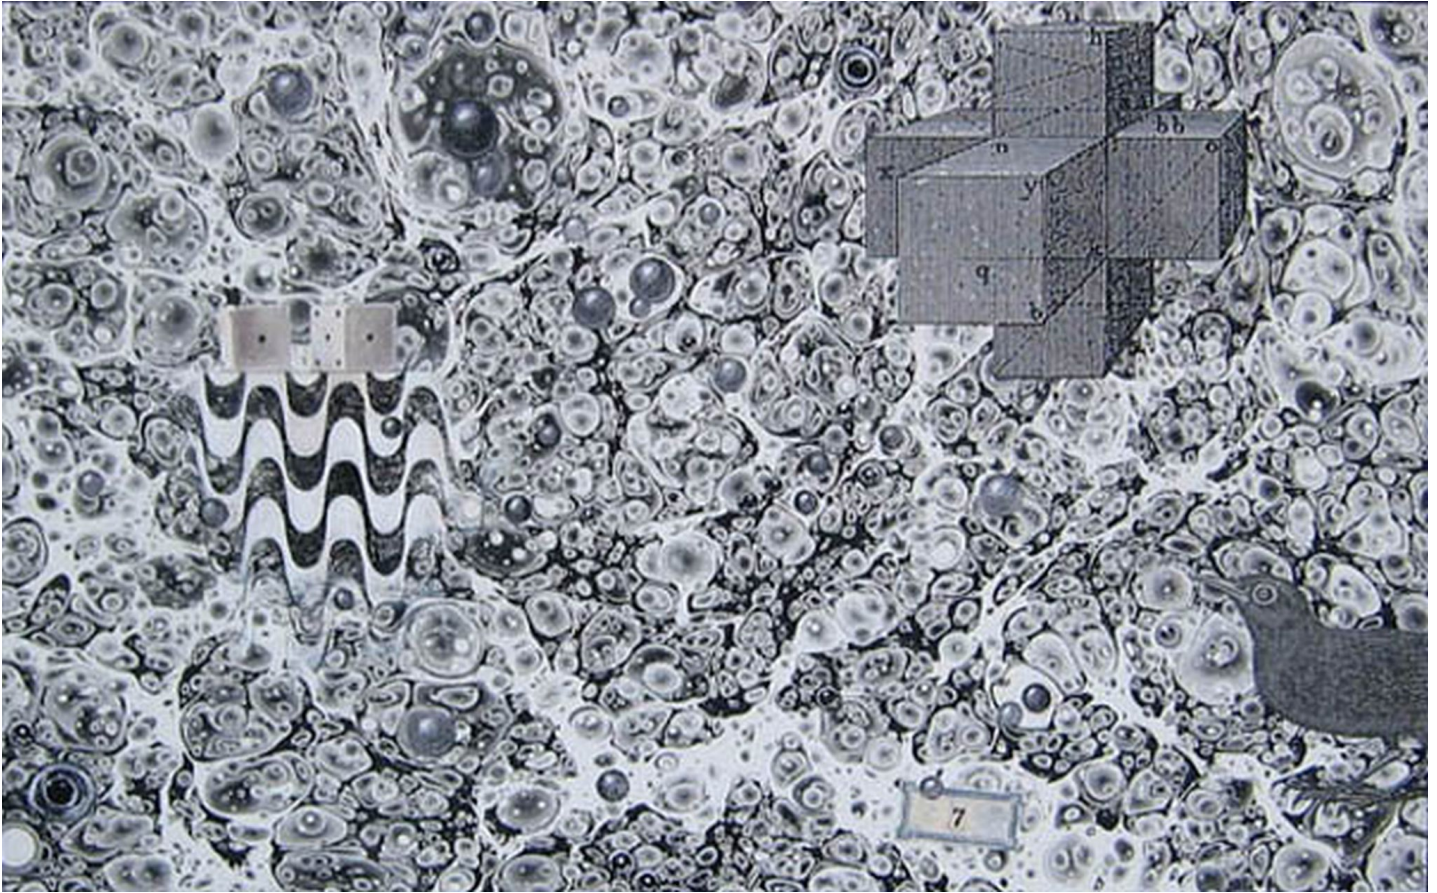

# ROBISCHON

ANNE CONNELL, *GOLDEN MEAN #7*  
collage on panel, 8 x 14 in. (20.3 x 35.6 cm)  
AC036