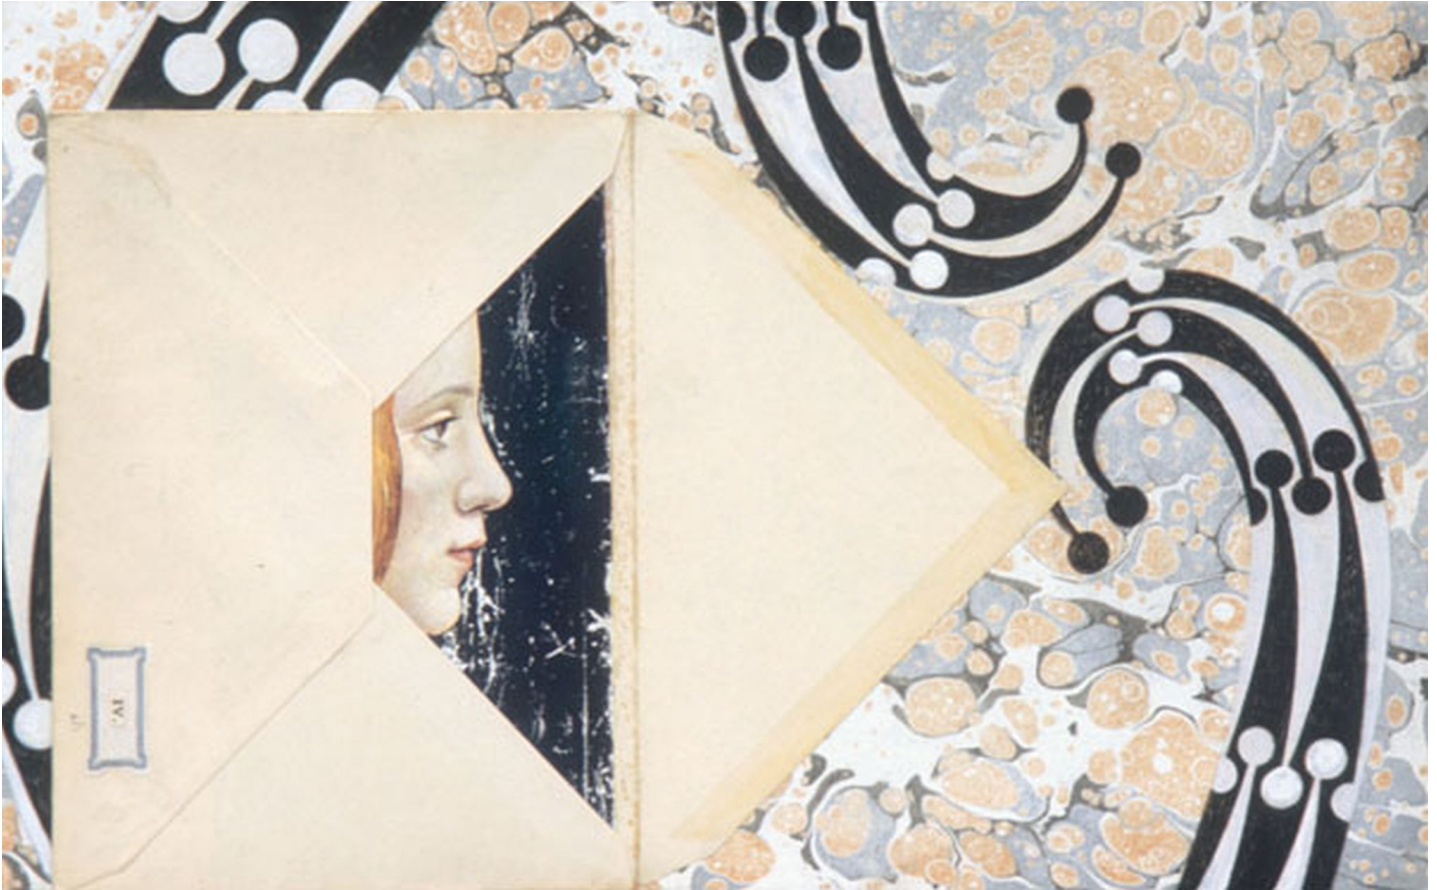

ROBISCHON

ANNE CONNELL, *GOLDEN MEAN #4*
collage on panel, 8 x 14 in. (20.3 x 35.6 cm)
AC033