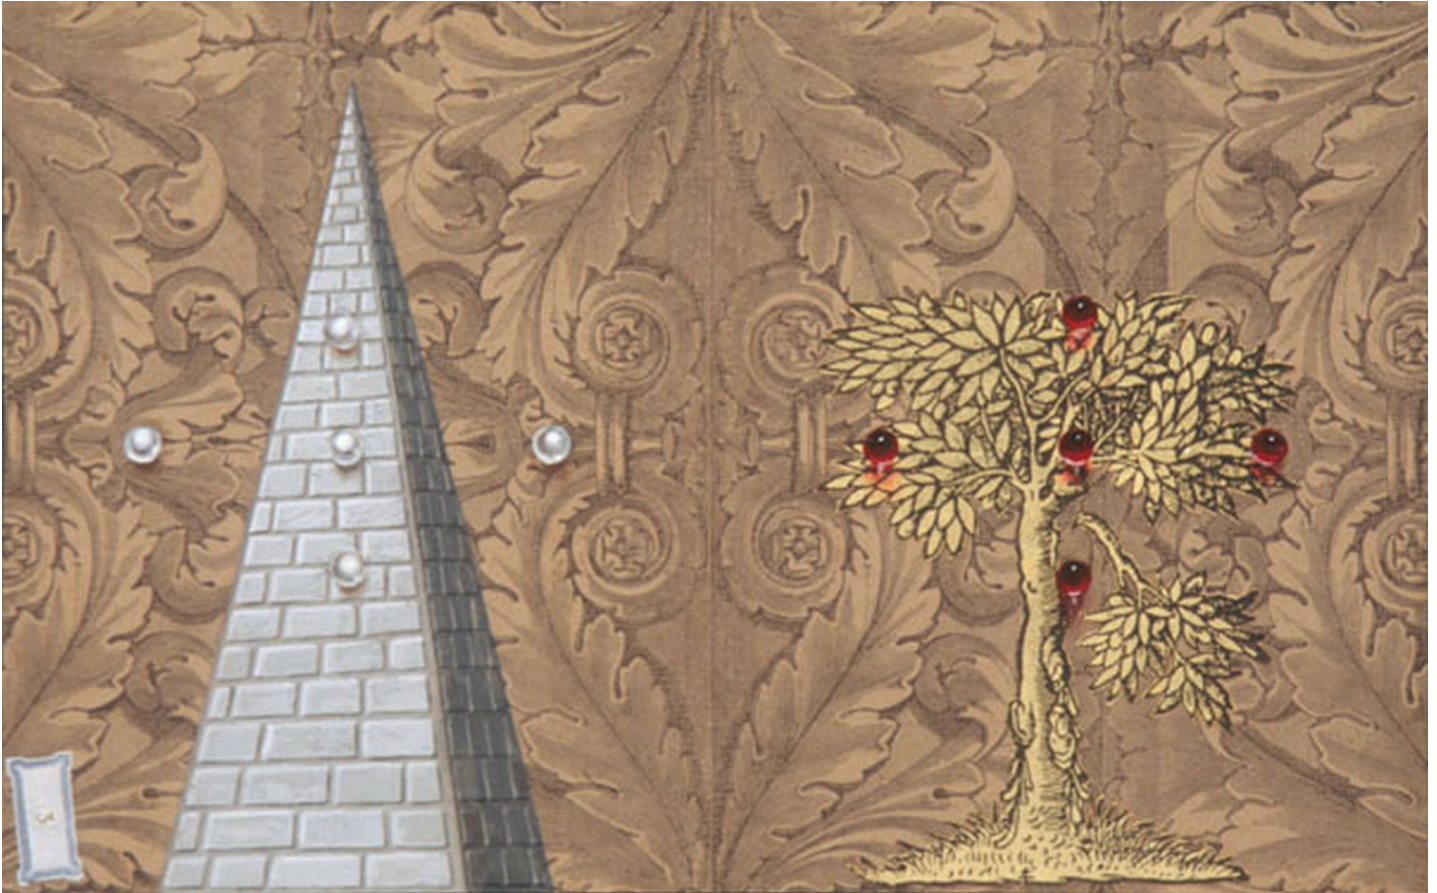

# ROBISCHON

ANNE CONNELL, *GOLDEN MEAN #3*  
collage on panel, 8 x 14 in. (20.3 x 35.6 cm)  
AC032