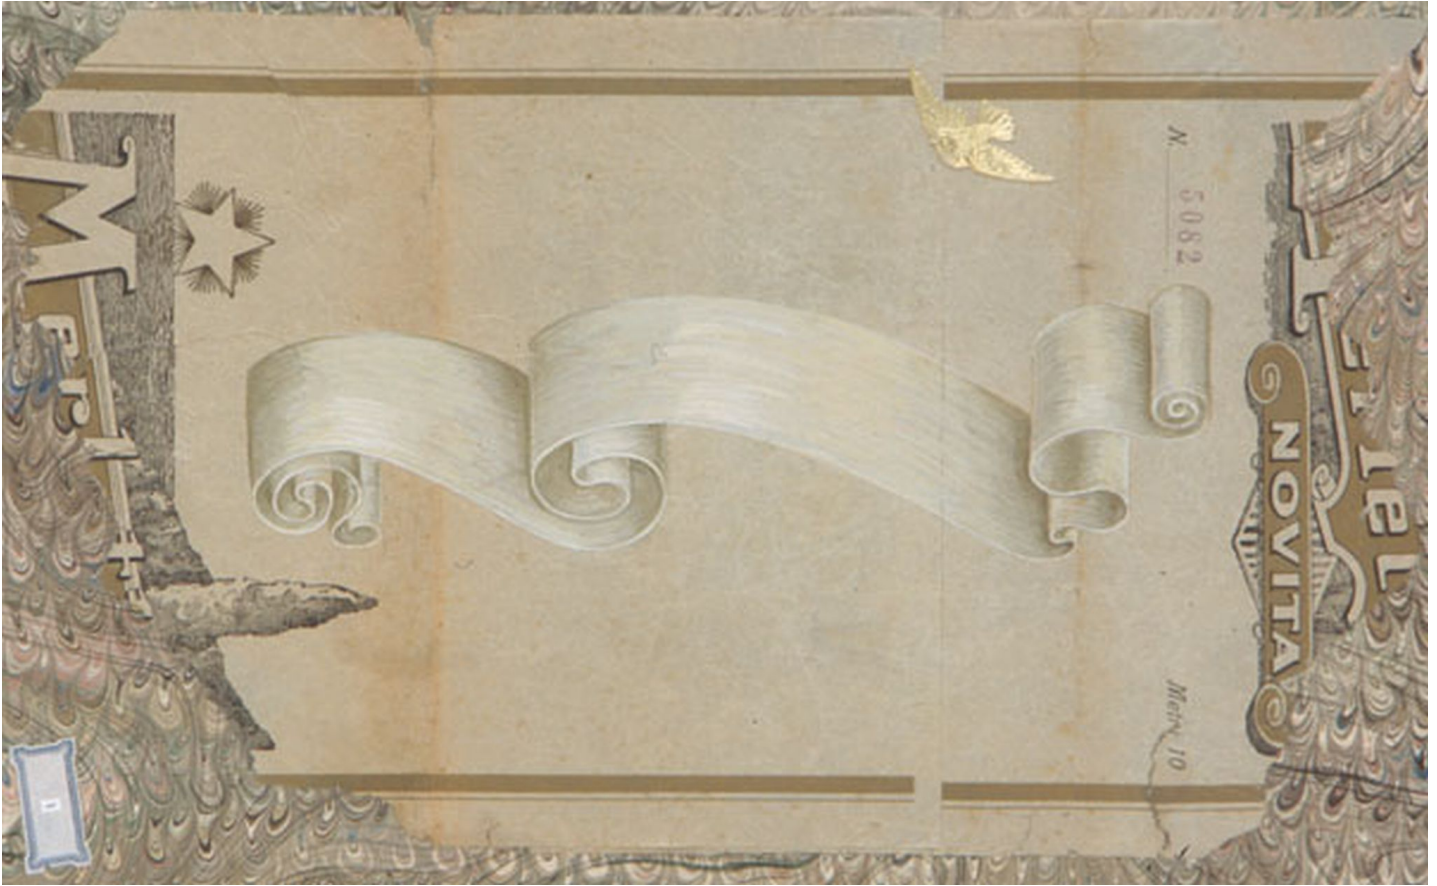

# ROBISCHON

ANNE CONNELL, *GOLDEN MEAN #1*  
collage on panel, 8 x 14 in. (20.3 x 35.6 cm)  
AC030