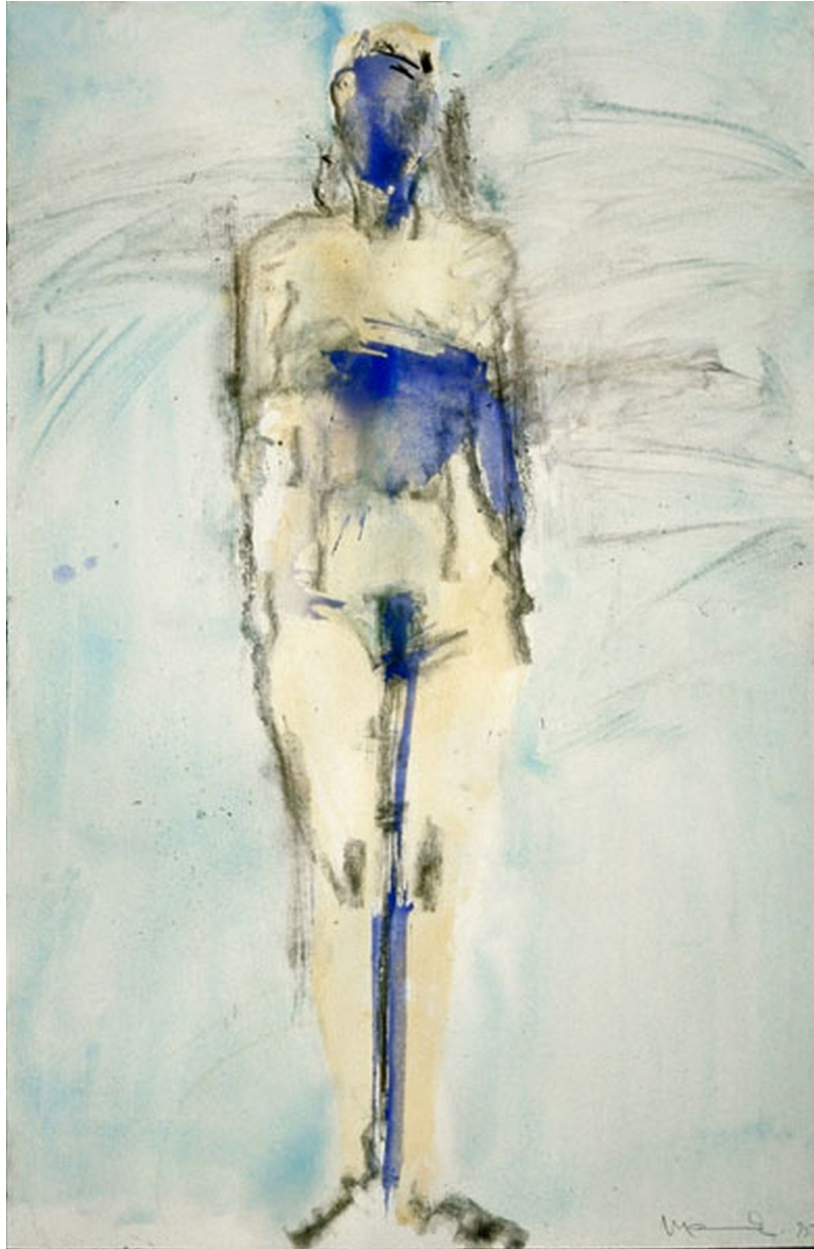

ROBISCHON

MANUEL NERI, *SWEETWATER NO 4*
Dry pigment/water, charcoal on paper, 39 3/4 x 26 3/8
in. (101 x 67 cm)
NERI107