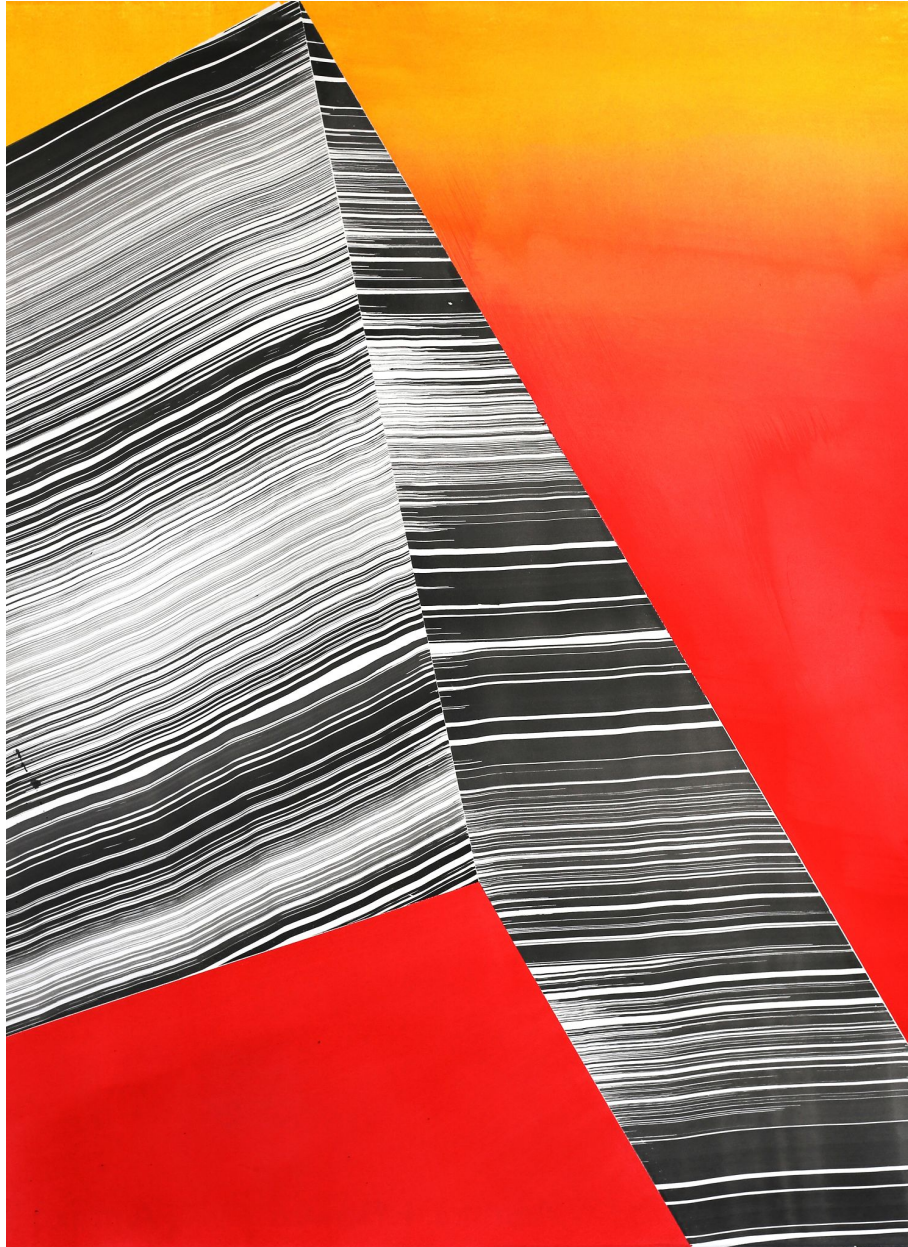

ROBISCHON

KATE PETLEY, *ARCH*
acrylic and ink on paper, 30 x 22 in. (76.2 x 55.9 cm)
KPT064