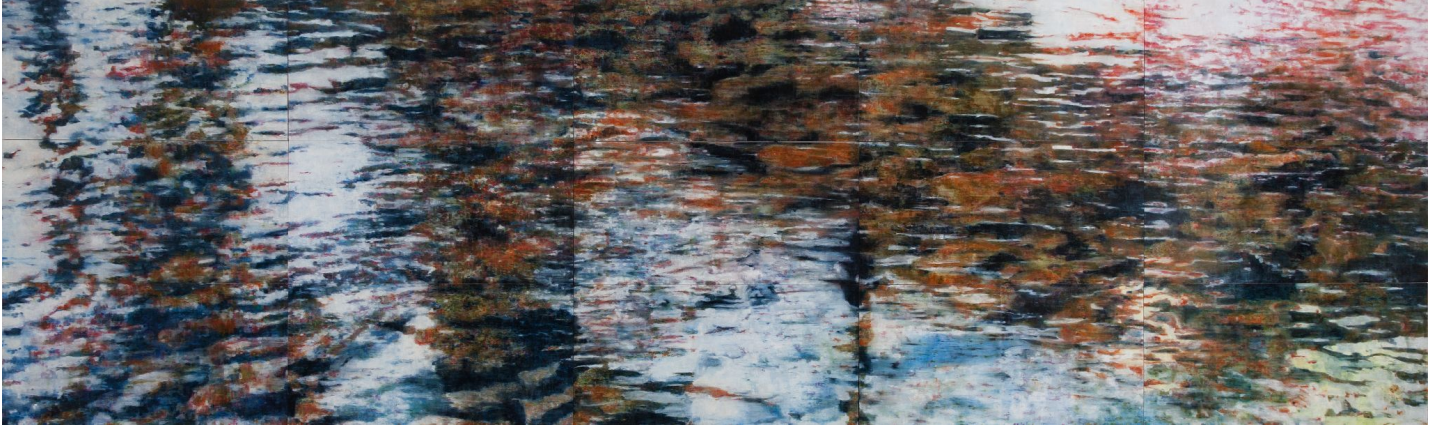

# ROBISCHON

STEPHEN BATURA, *FLOODPLAIN*  
casein on panel, 144 x 480 in. (365.8 x 1219.2 cm)  
BAT141