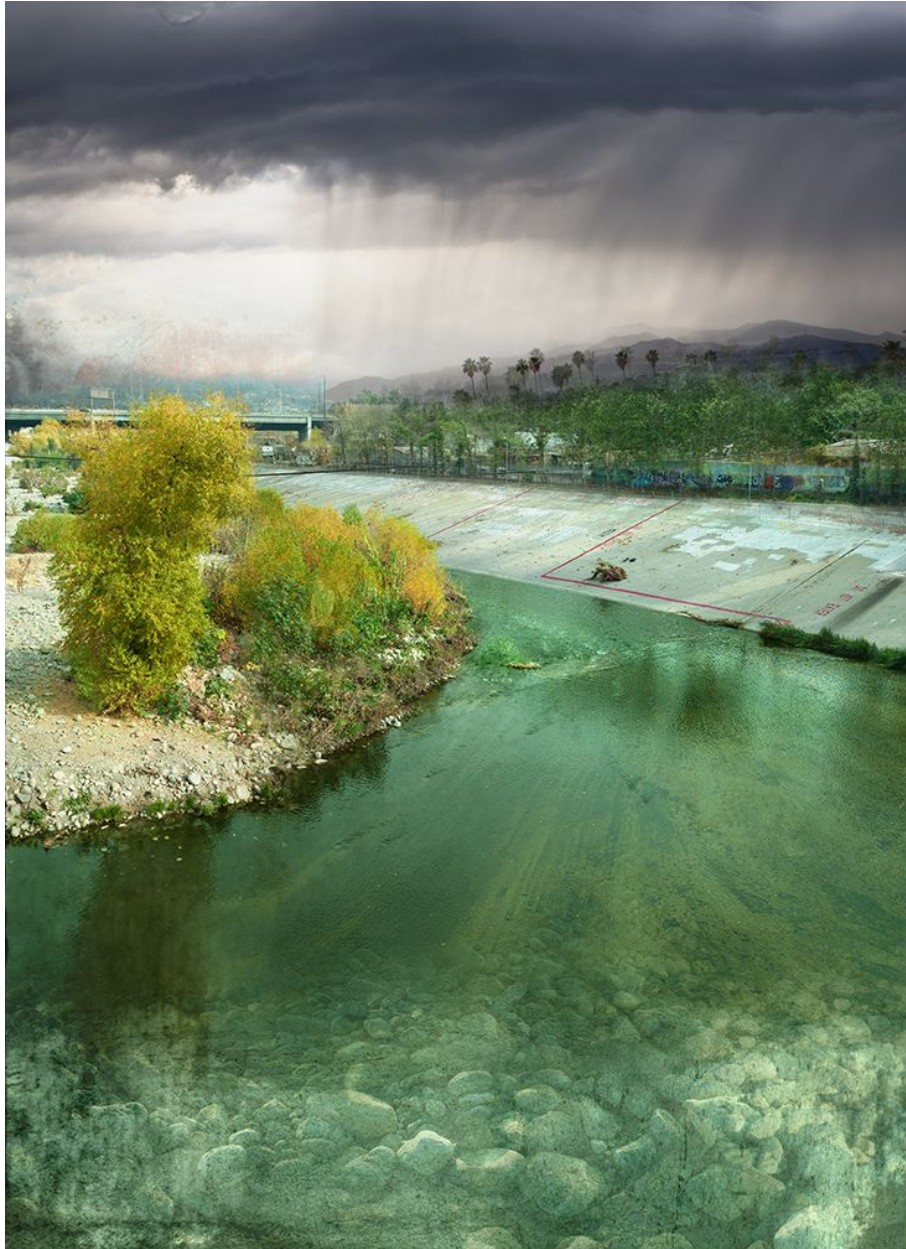

ROBISCHON

ELENA DORFMAN, *SUBLIME L.A.* 3 1/5
pigment print on metallic paper, 57 1/2 x 43 1/4 in. (146.1 x
109.9 cm)
EDO015