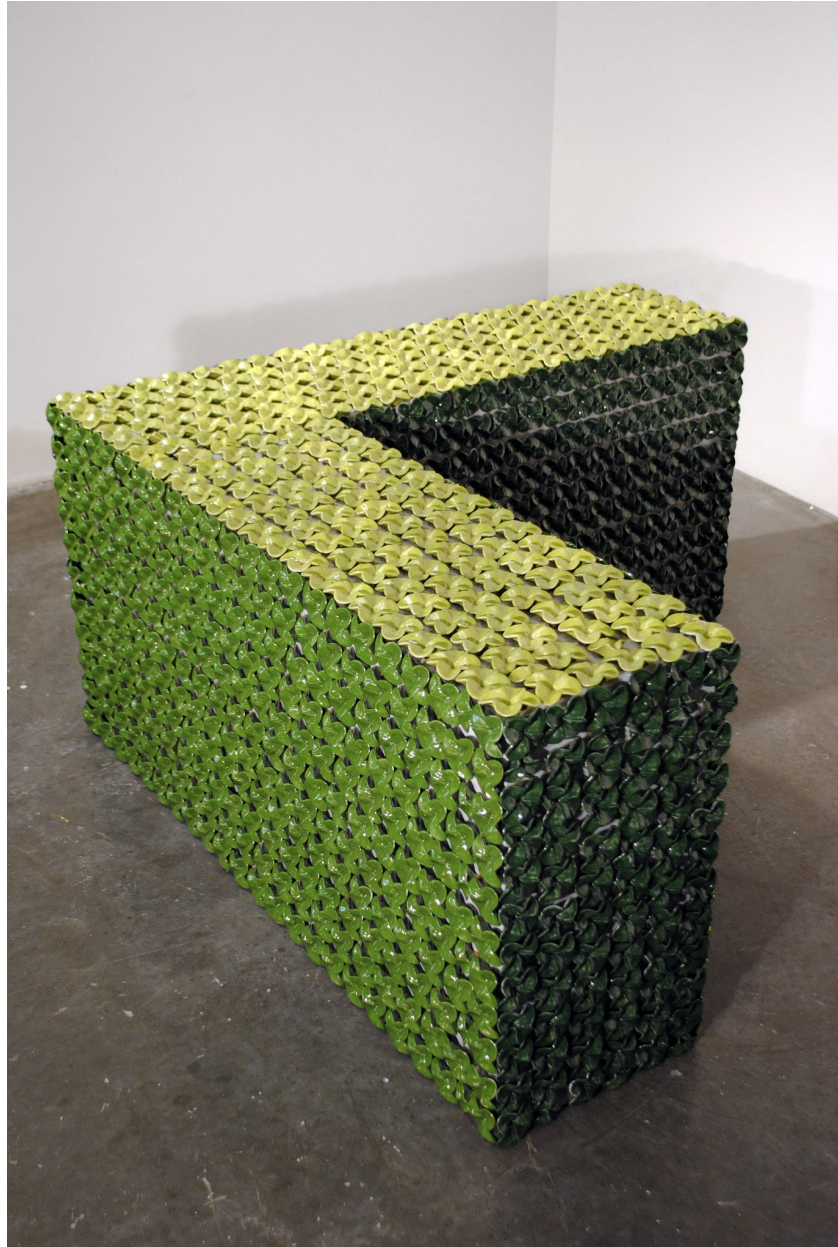

ROBISCHON

KIM DICKEY, *MONOCHROME CORNER*
aluminum, glazed terracotta, silicone, rubber,
grommets, 24 x 49 x 50 in. (61 x 124.5 x 127 cm)
KID019