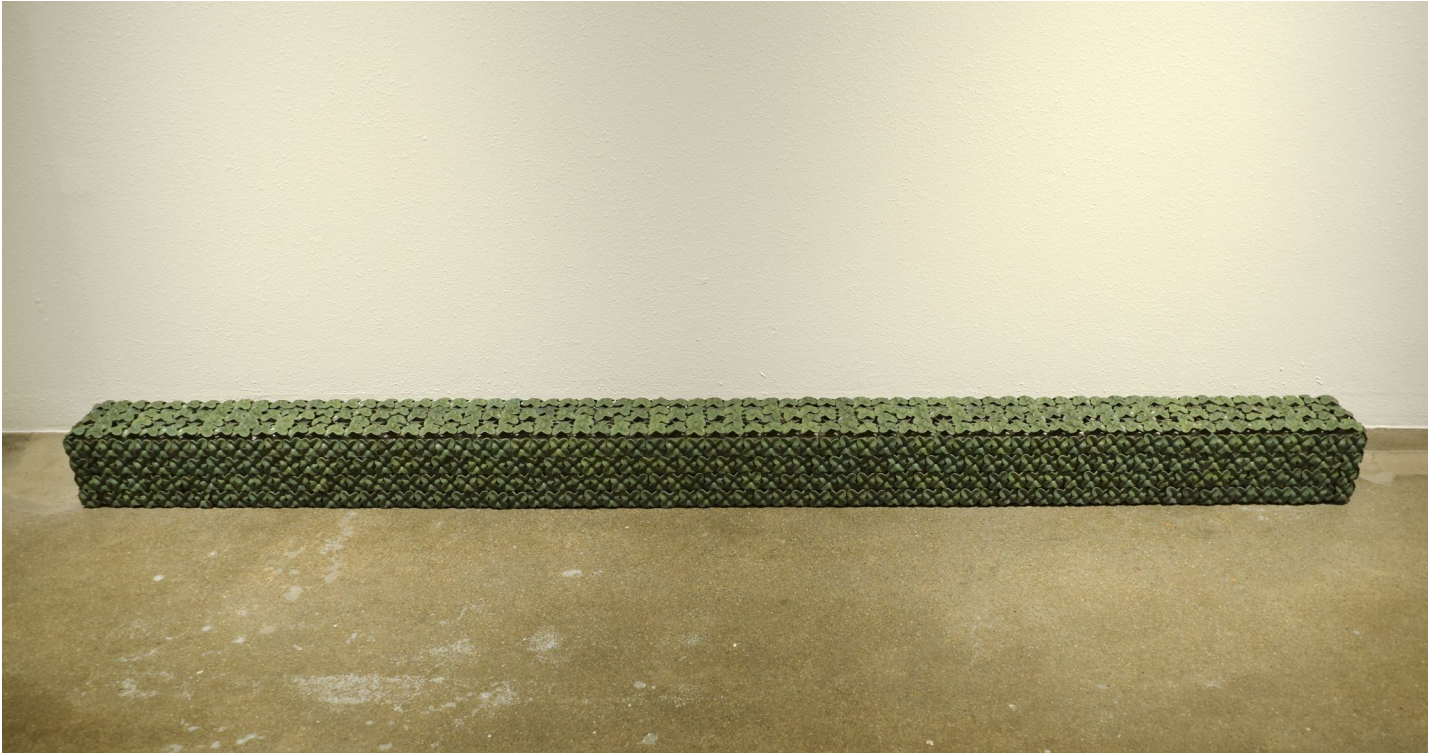

# ROBISCHON

KIM DICKEY, *I BEAM*

aluminum, glazed terracotta, silicone, rubber, grommets, 8 1/4 x 122 x 8 1/4 in. (21 x 309.9 x 21  
cm)

KID016