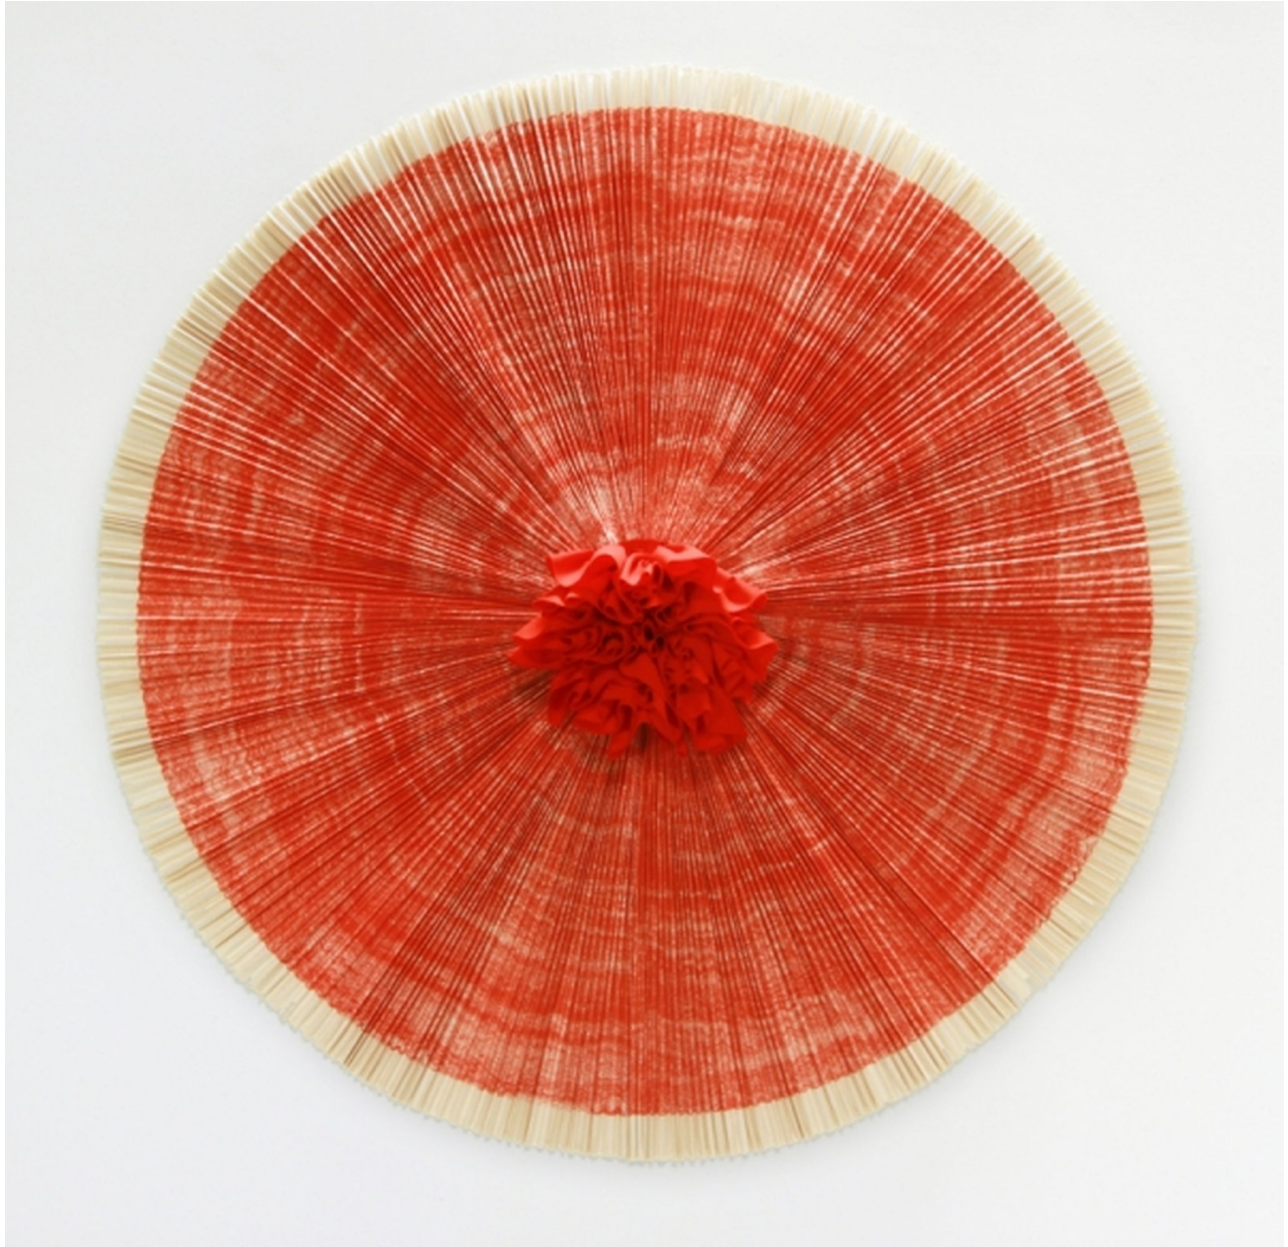

ROBISCHON

ANN HAMILTON, *ciliary*
wall-mounted lithograph and fabric assemblage with bamboo support, 58 x 58 in.
(147.3 x 147.3 cm)
AHAM074