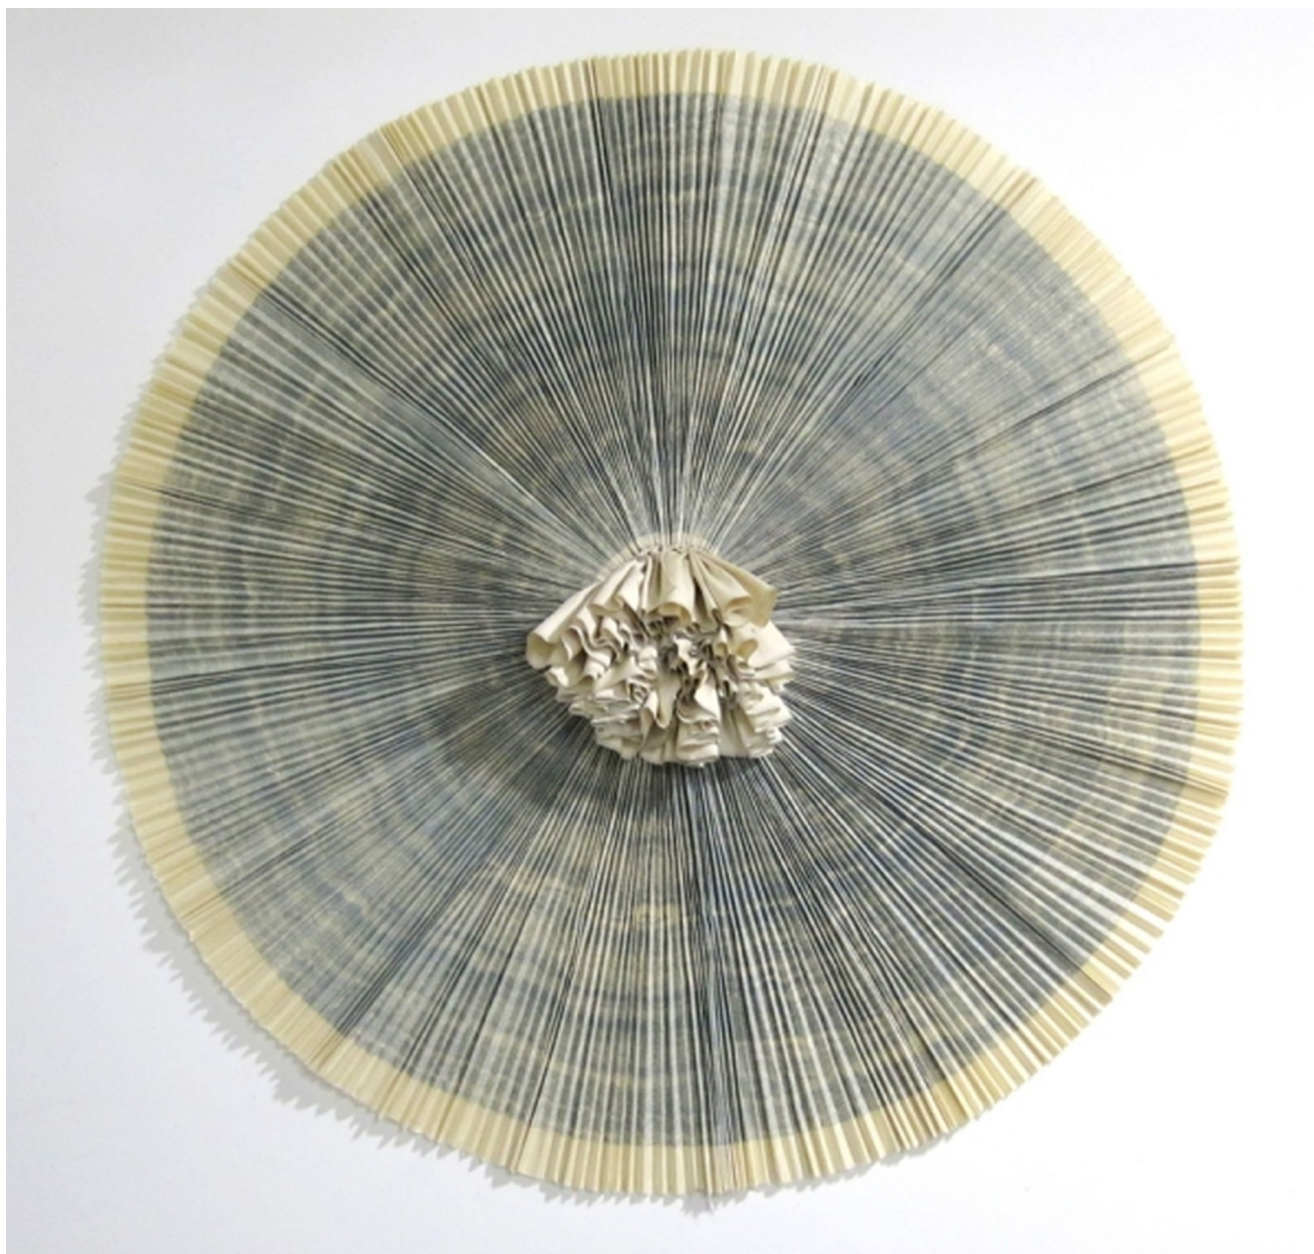

# ROBISCHON

ANN HAMILTON, *ciliary*

wall-mounted lithograph and fabric assemblage with bamboo support, 58 x 58 in. (147.3 x 147.3 cm)

AHAM073