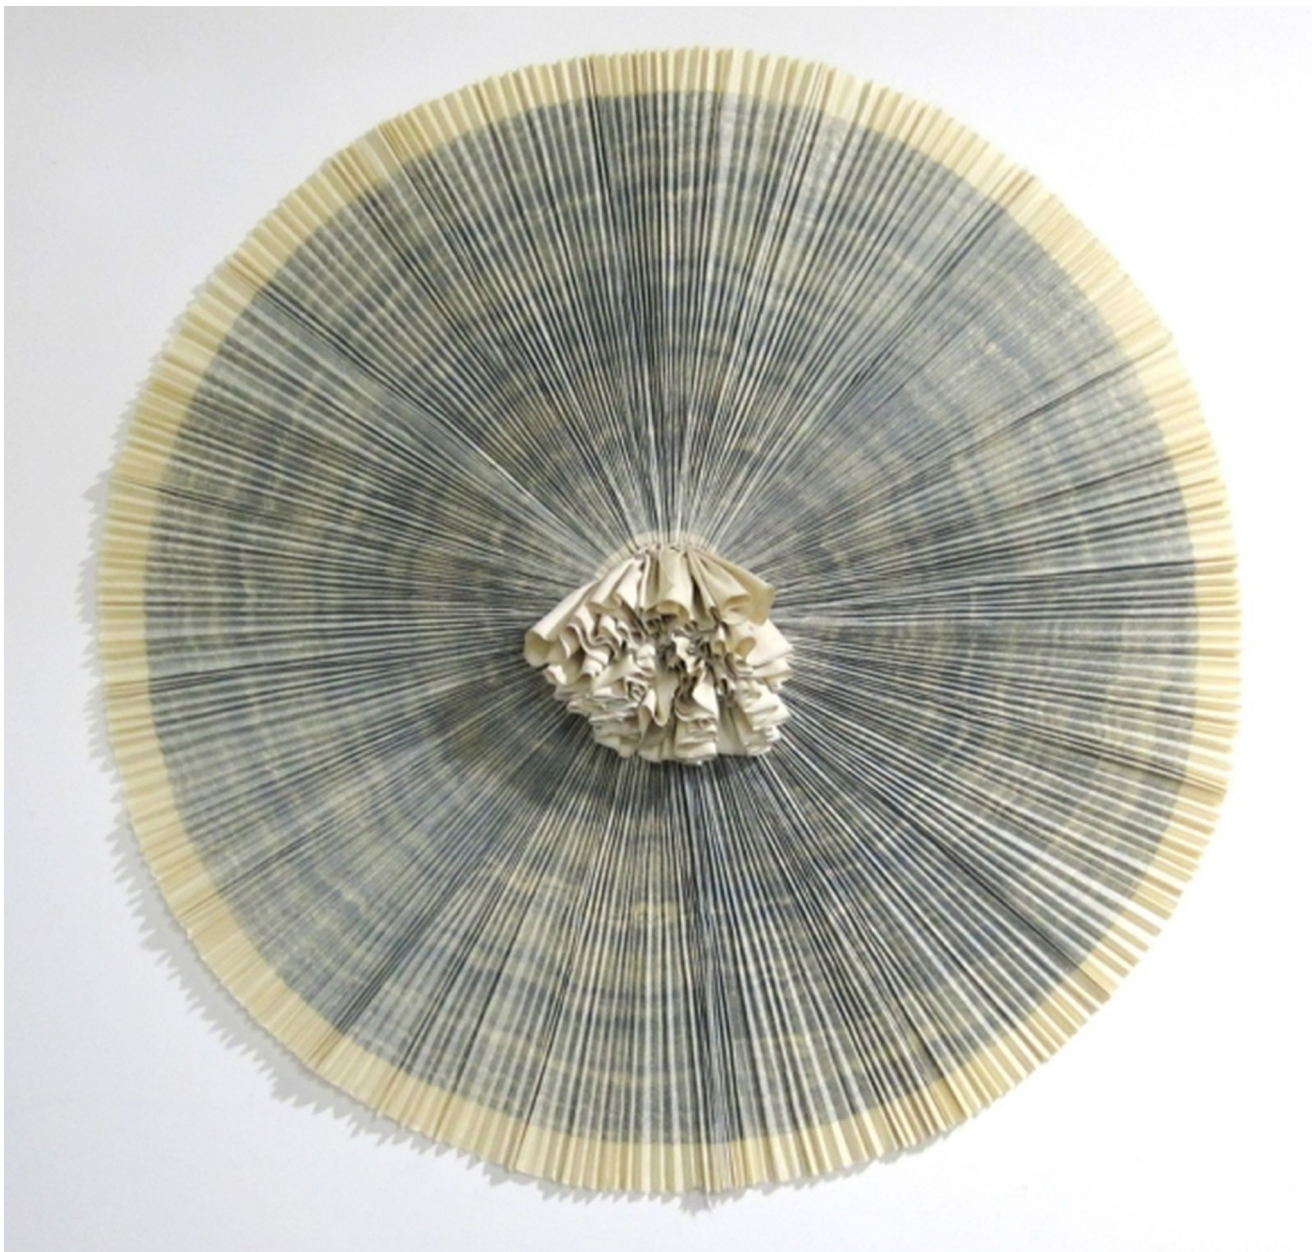

# ROBISCHON

ANN HAMILTON, *ciliary*

wall-mounted lithograph and fabric assemblage with bamboo support, 58 x 58 in. (147.3 x 147.3 cm)

AHAM073