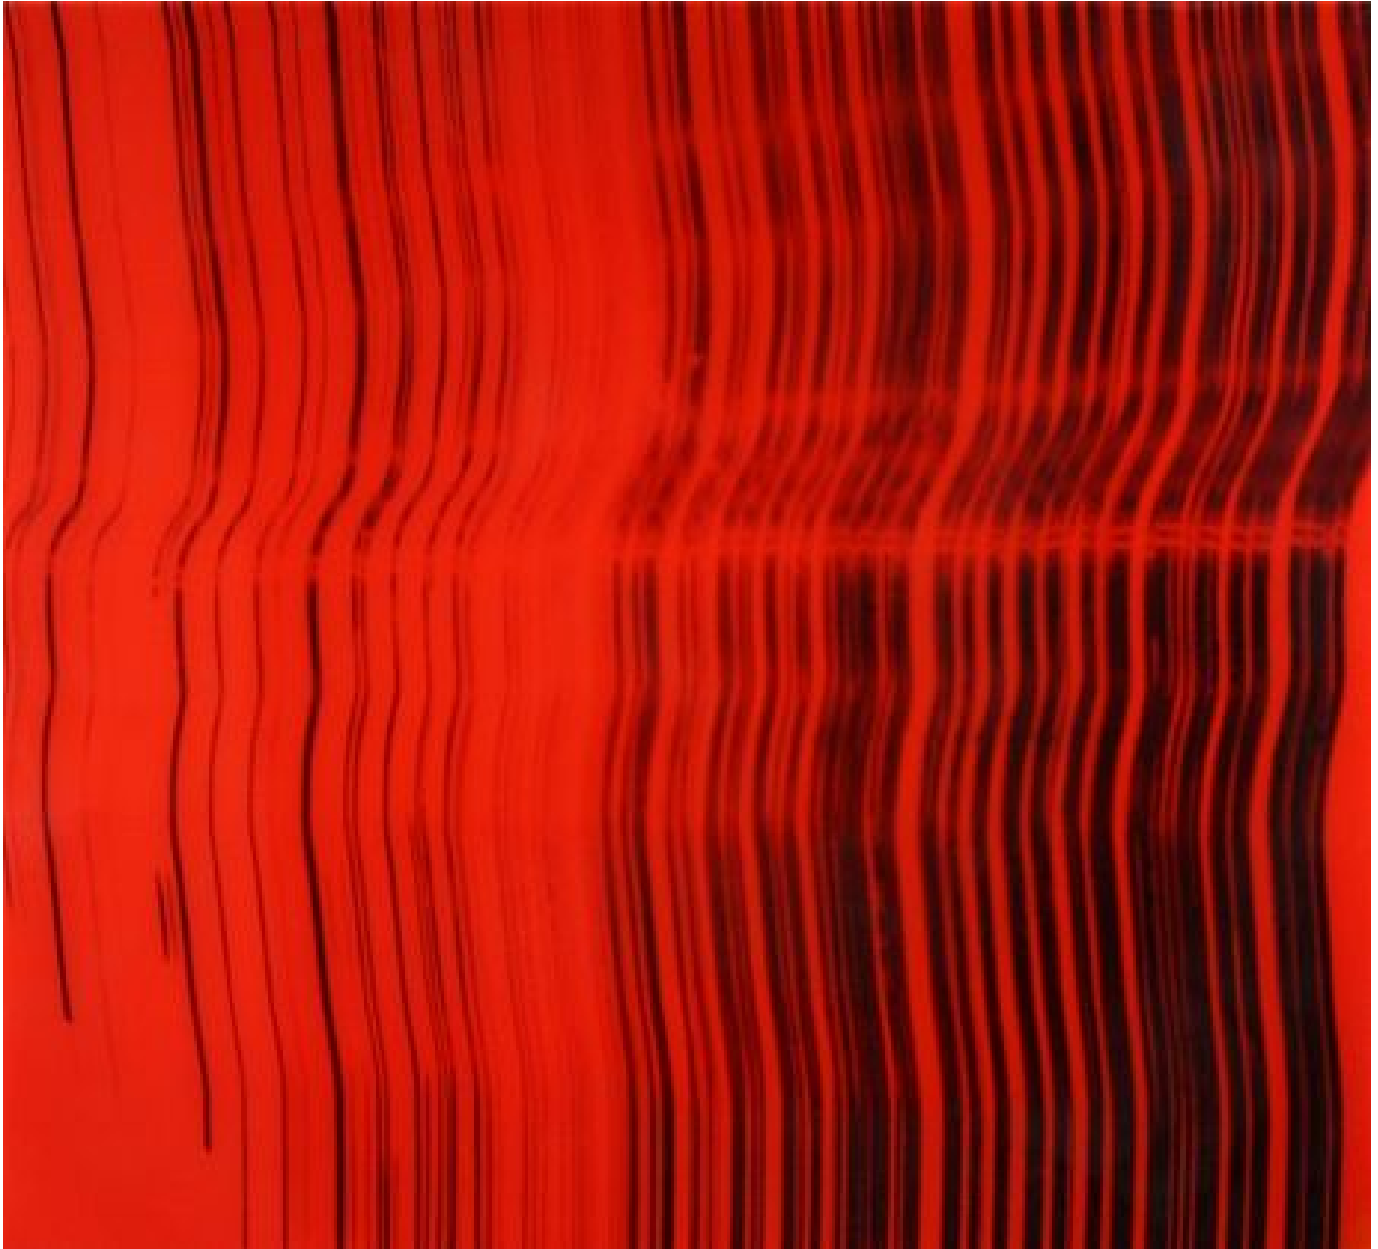

# ROBISCHON

KATE PETLEY, *LIKE MAD*  
resin and mixed media on aluminum, 40 x 44 in. (101.6 x 111.8 cm)  
KPT024