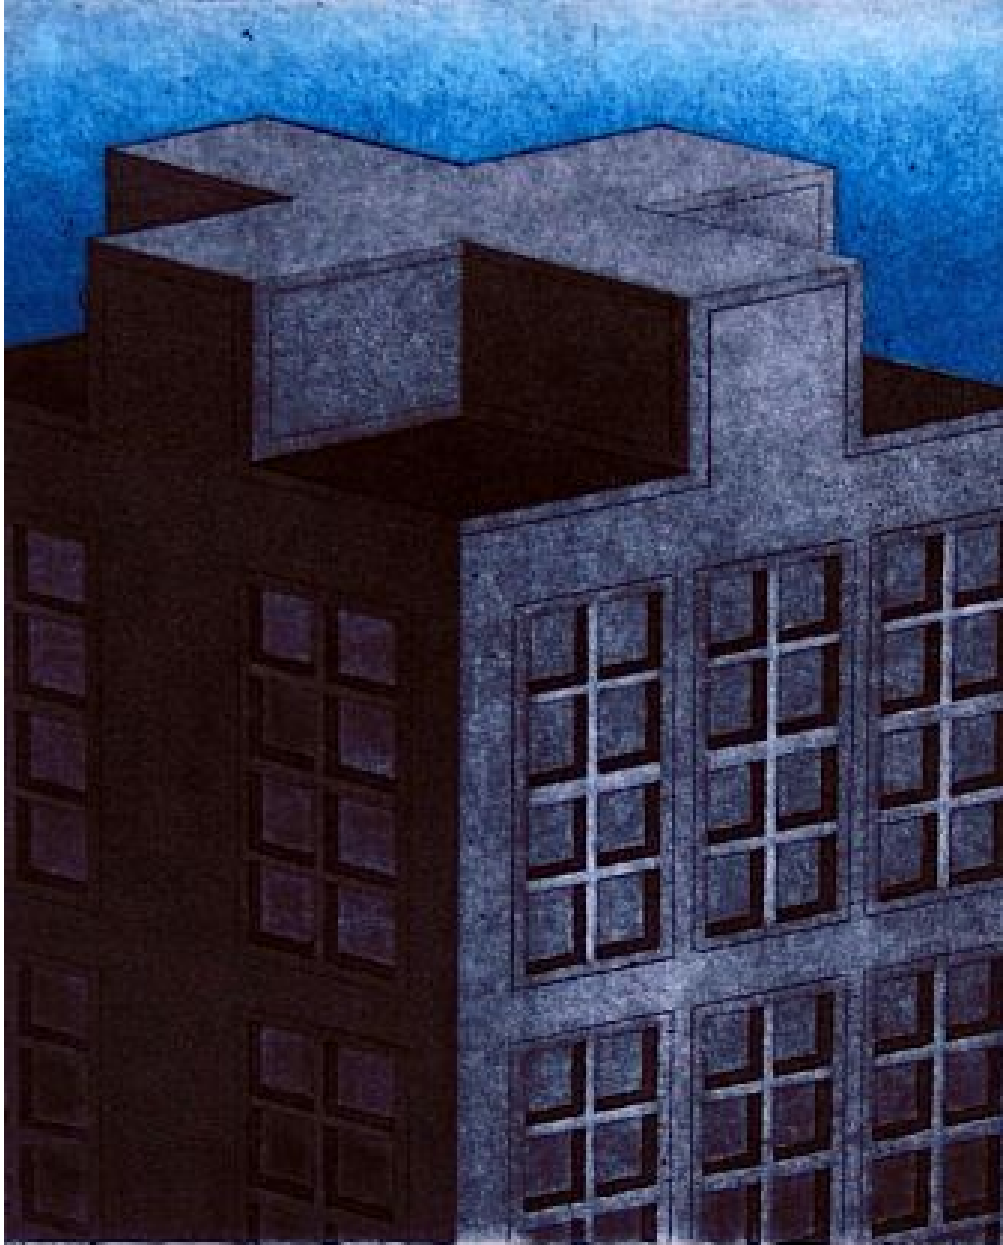

ROBISCHON

RON FUNDINGSLAND, *PHANTOM*
color intaglio, 8 x 6 in. (20.3 x 15.2 cm)
RF021