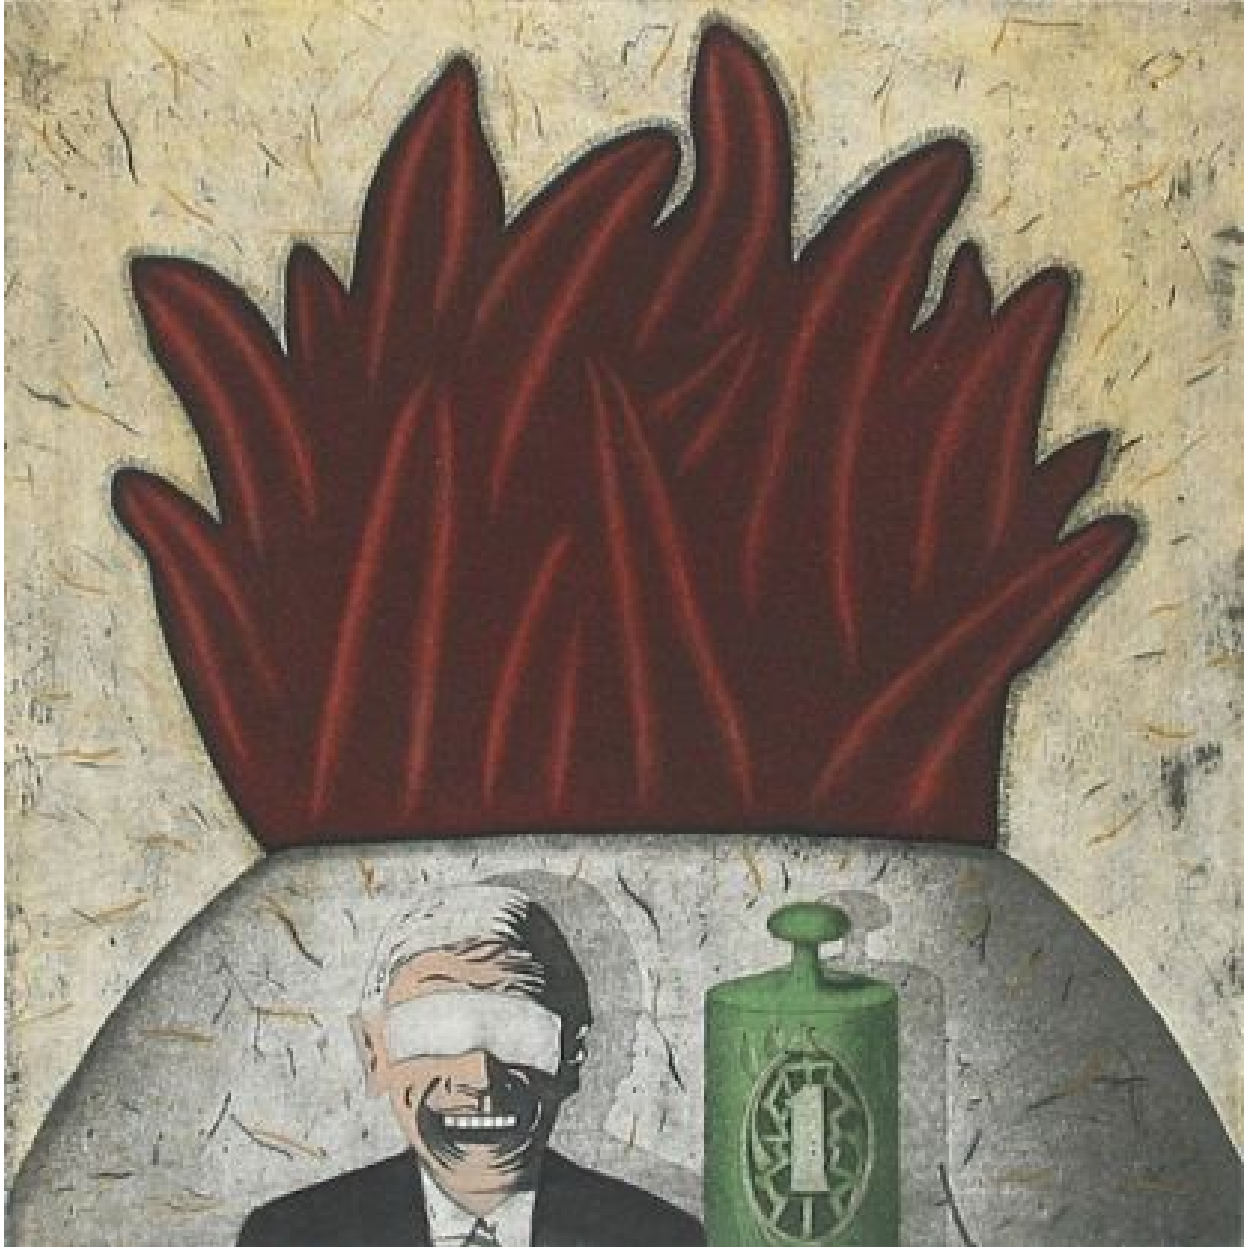

ROBISCHON

RON FUNDINGSLAND, *ALMIGHTY*
aquatint / etching, 11 7/8 x 11 7/8 in. (30.2 x 30.2 cm)
RF078