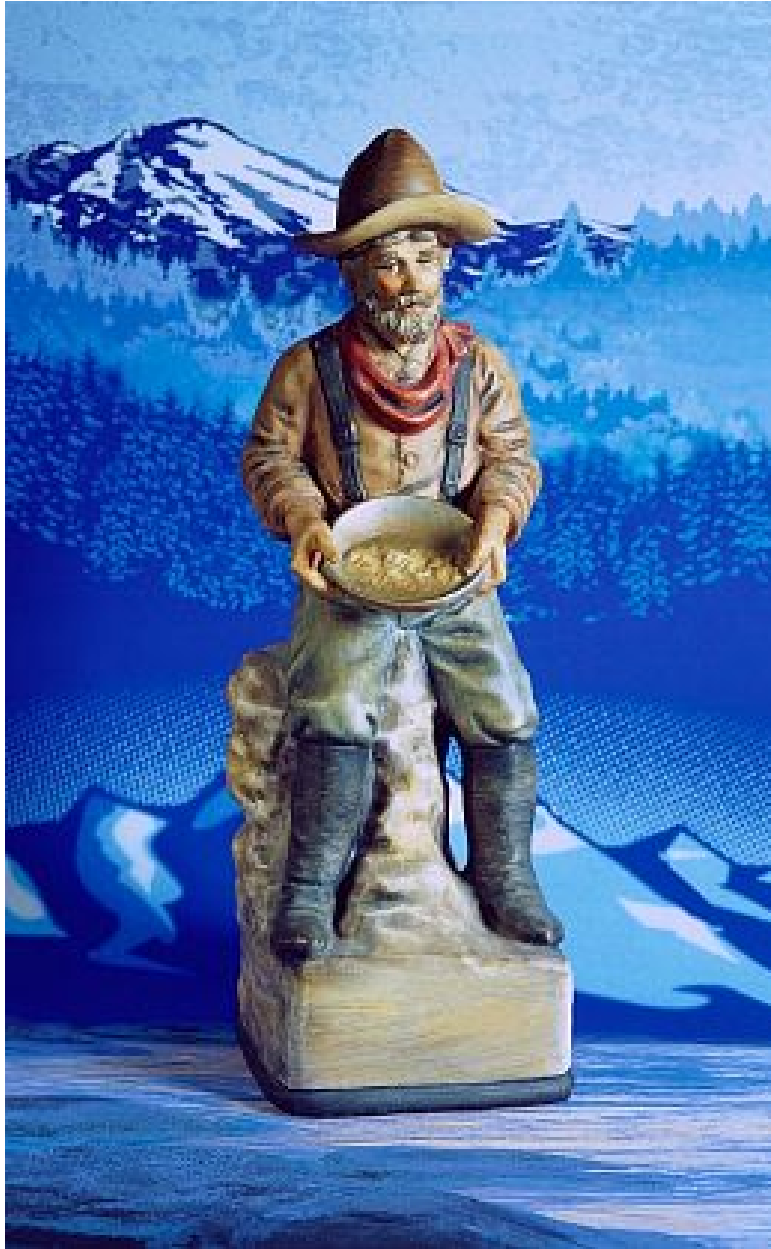

# ROBISCHON

GARY EMRICH, *PROSPECTOR WITH DEEP  
ROCK WATER "Firewater" 1/5*  
pigment print, 36 x 22 in. (91.4 x 55.9 cm)  
GE183