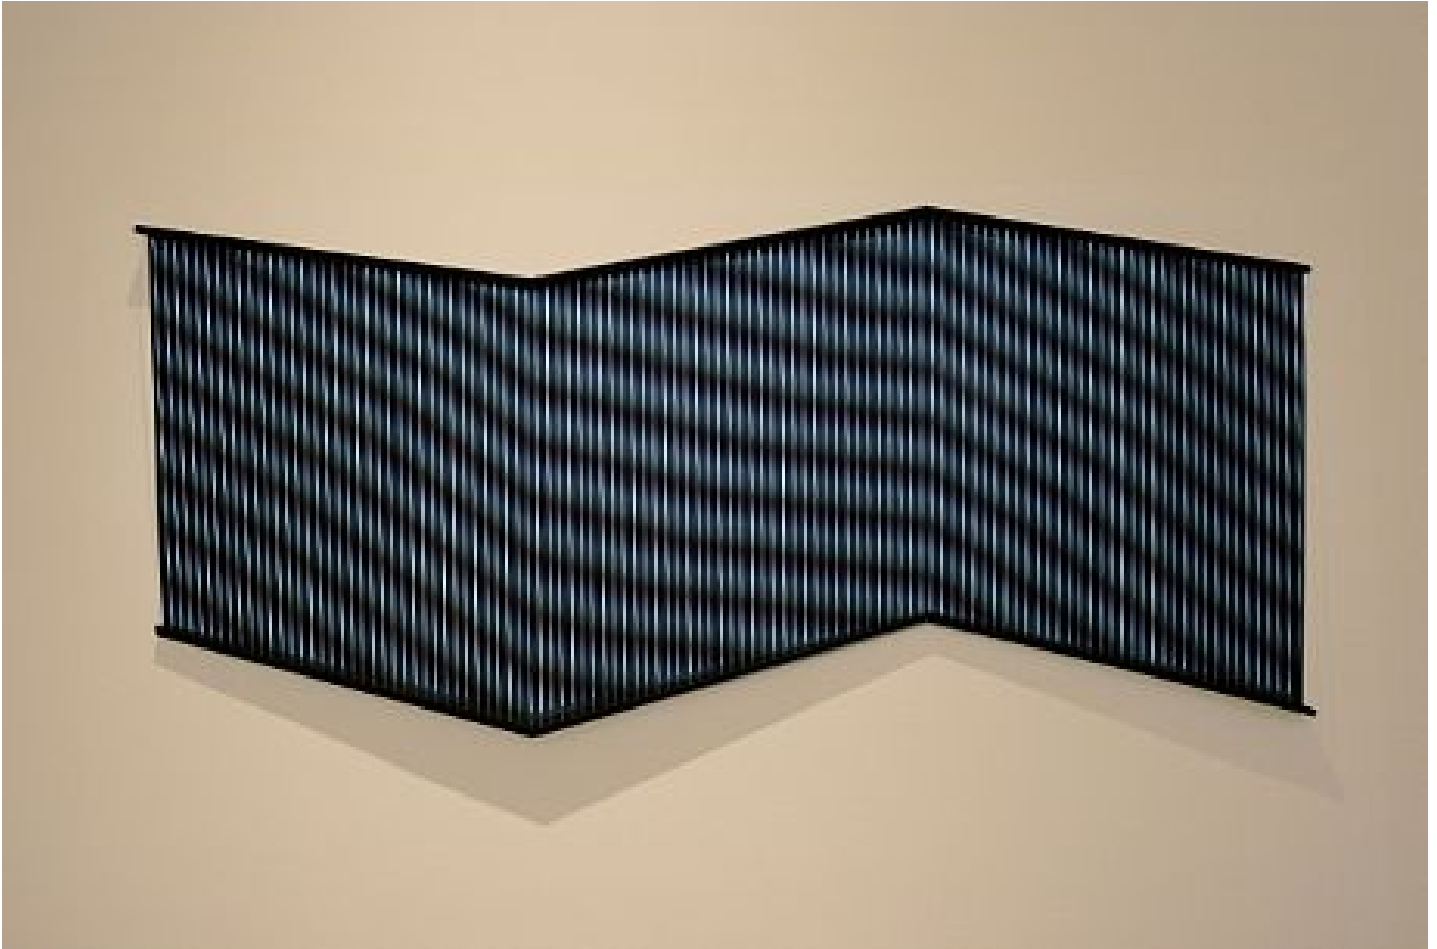

# ROBISCHON

CUPPETELLI + MENDOZA, *LINEAR CYCLE*

video projector, computer, custom software, elastic cord and MDF, 45 x 108 x 3 1/4 in. (114.3 x 274.3 x 8.3 cm)

CAM000