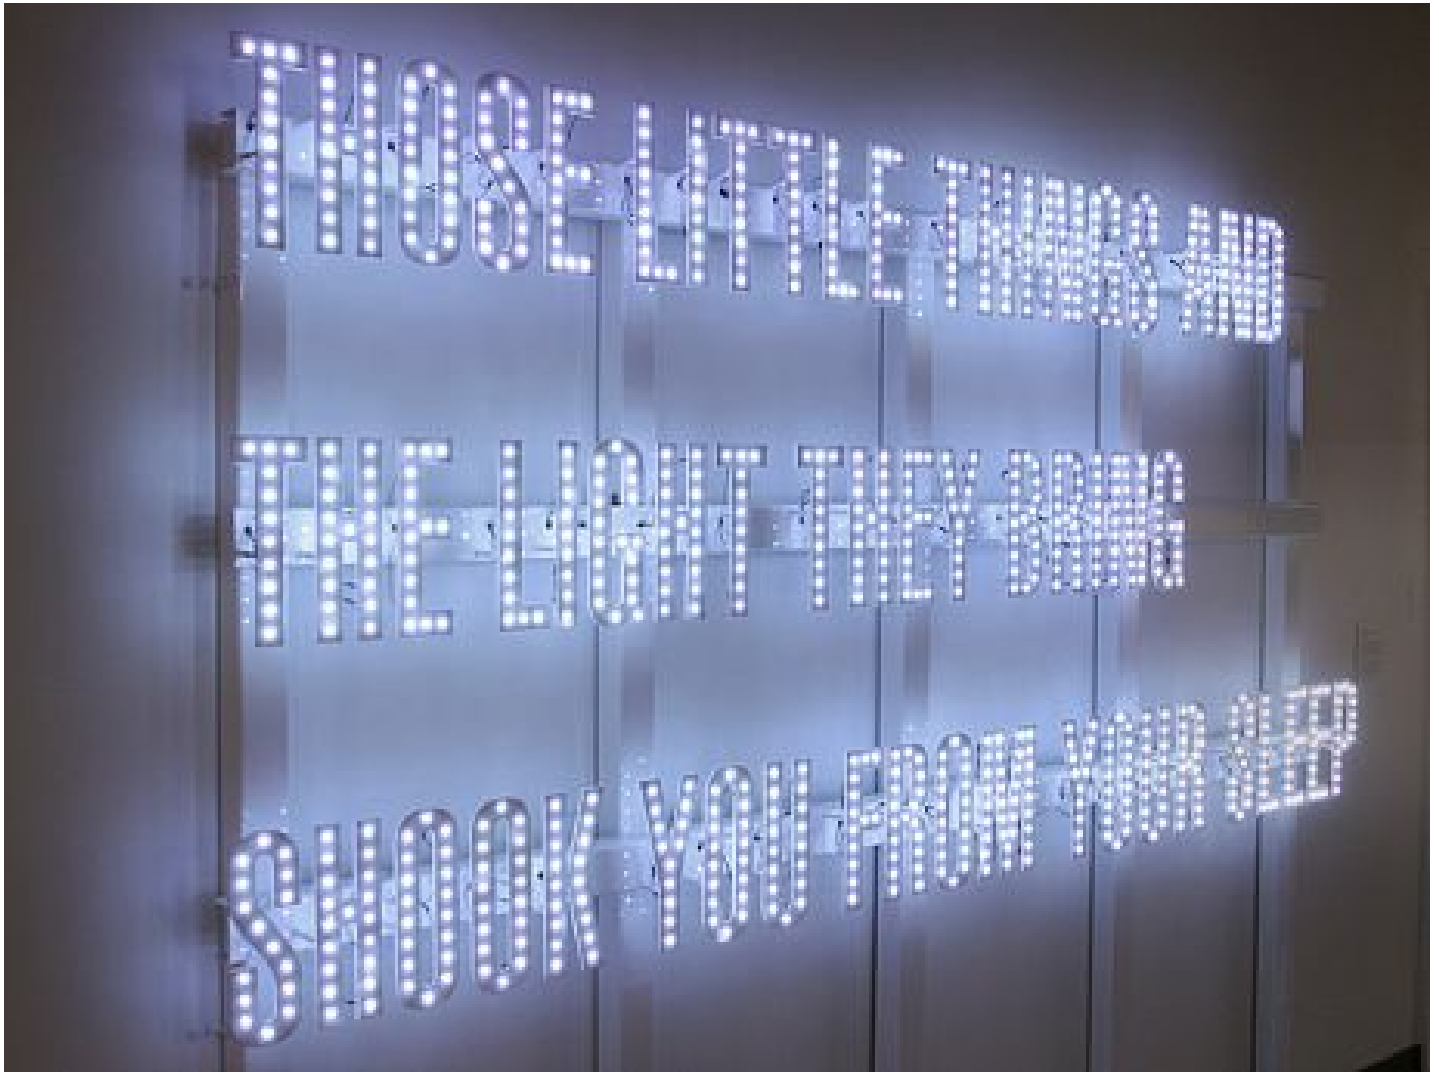

ROBISCHON

BRANDON BULTMAN, *THE LIGHT THEY BRING*
powder coated steel, LEDs, 99 x 122 x 7 in. (251.5 x 309.9 x 17.8 cm)
BUL007