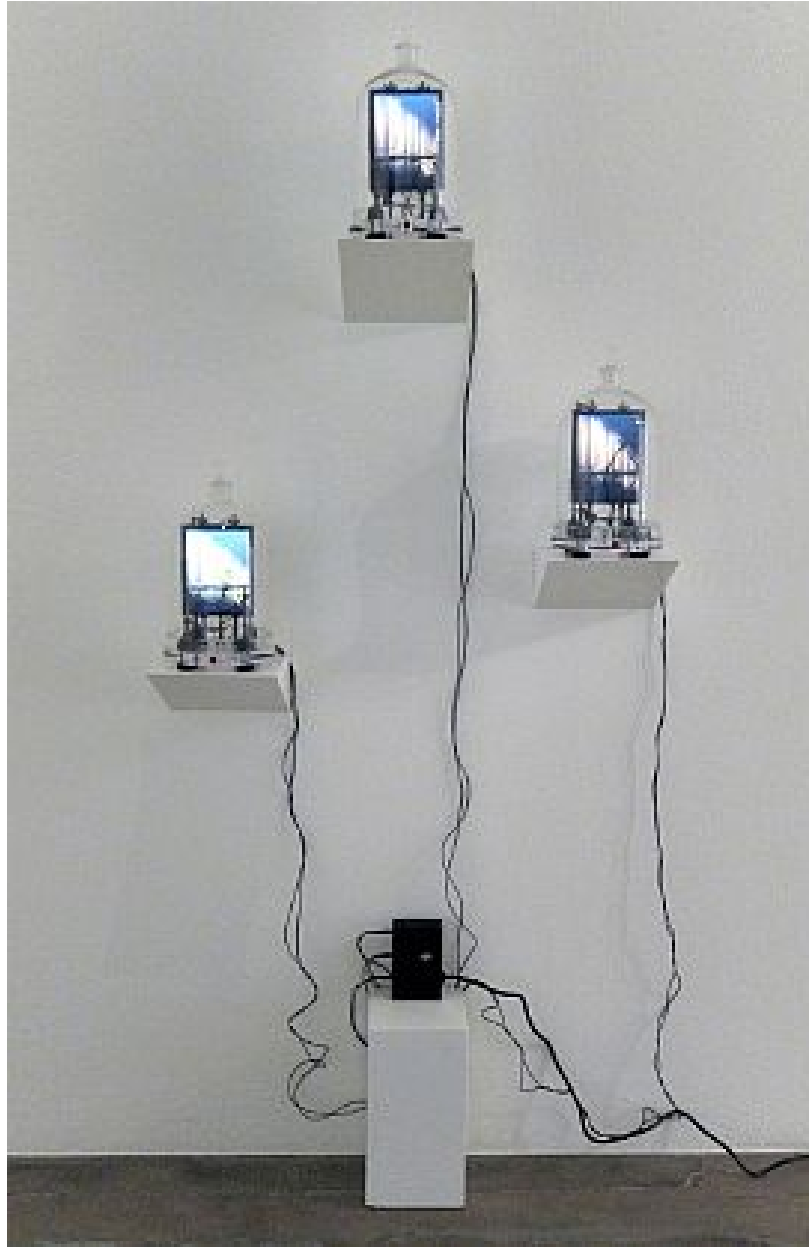

ROBISCHON

DAVID ZIMMER, *CHORUS 2*
LCD video constructions, 16 x 27 x 9 in. (40.6 x 68.6 x
22.9 cm)
ZIM013