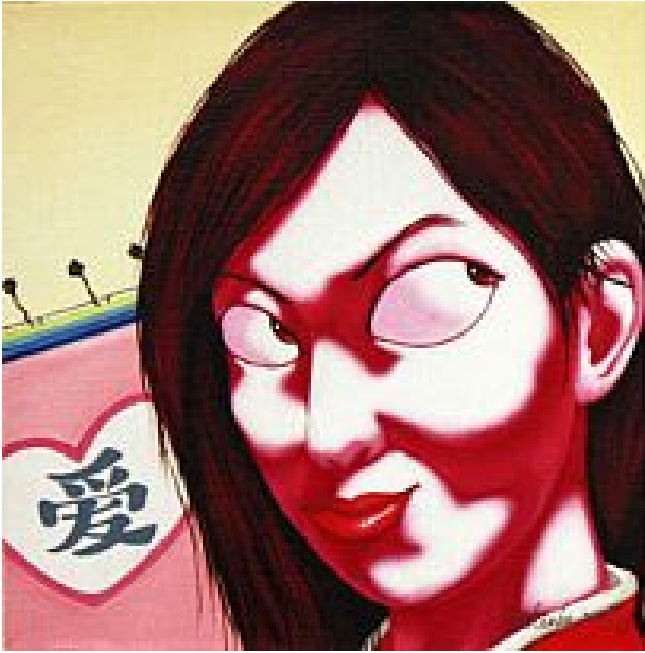

ROBISCHON

ZHAO BO, *FRAGMENT SERIES 2 Diptych (23+24)*
oil on canvas, 10 x 10 in. (25.4 x 25.4 cm)
ZHAOBO015