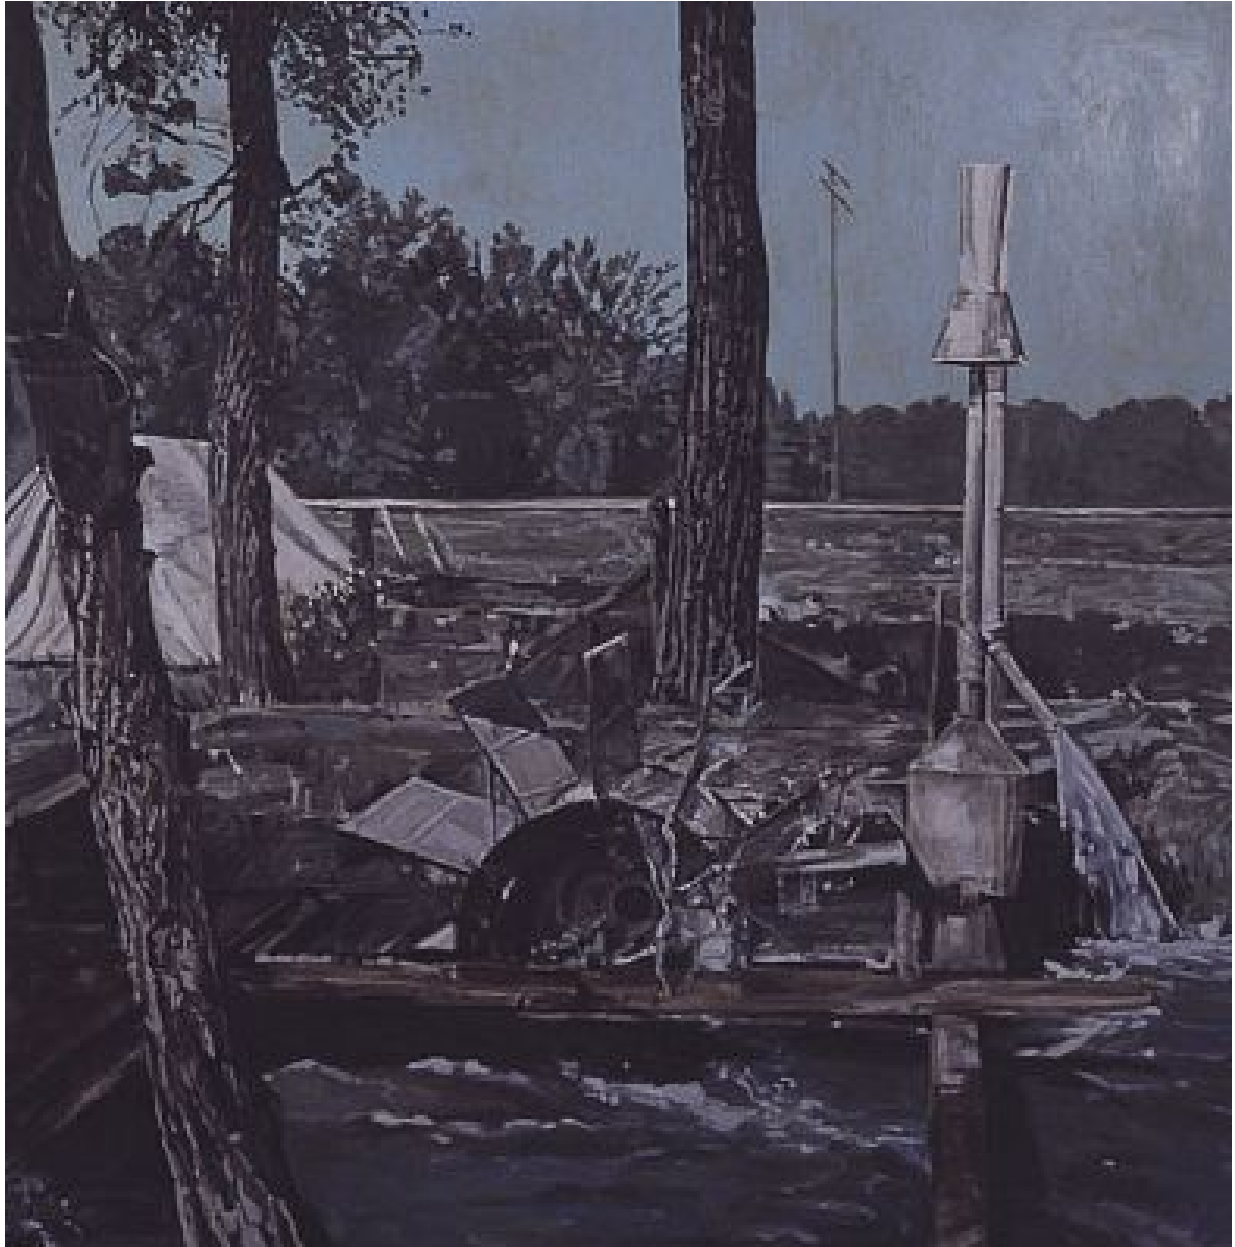

ROBISCHON

STEPHEN BATURA, *the lodger*
casein/acrylic on birch panel, 48 x 48 in. (121.9 x 121.9 cm)
BAT044