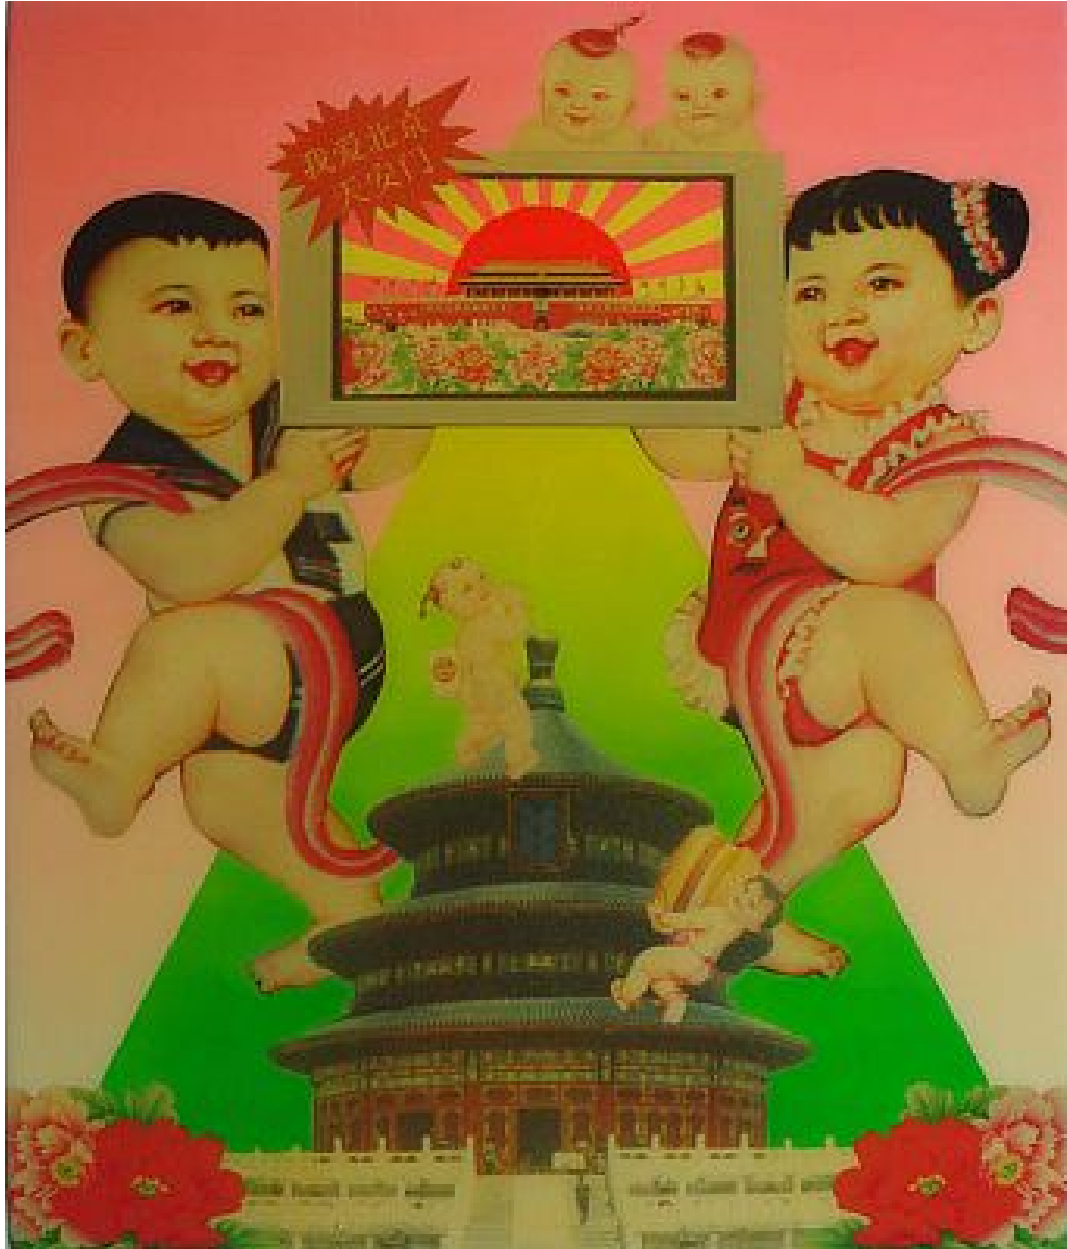

ROBISCHON

LUO BROTHERS, *WELCOME! WELCOME! (RG3)*
laquer collage, 18 x 15 in. (45.7 x 38.1 cm)
LOUBRO018