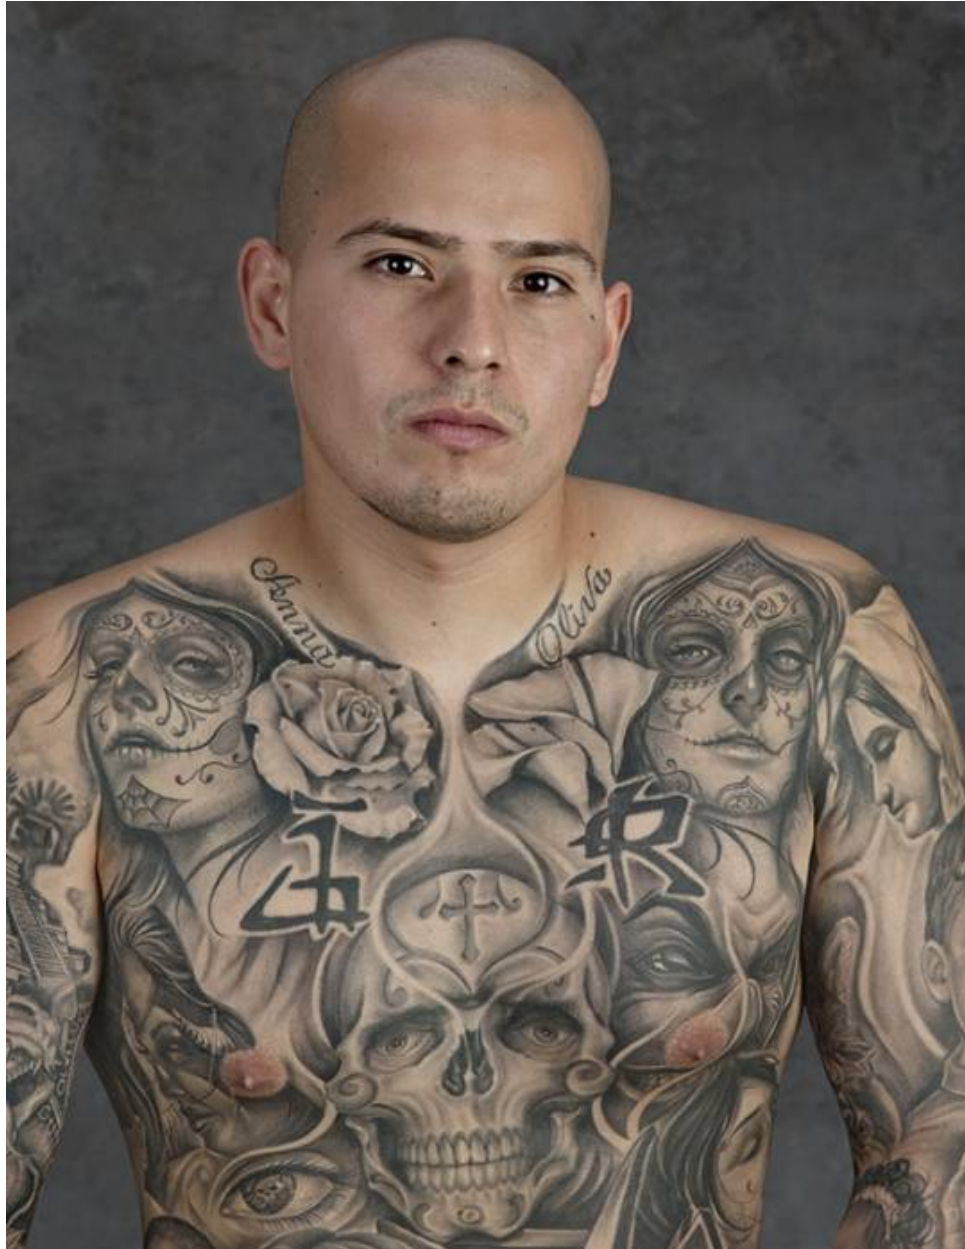

ROBISCHON

ERIC SCHWARTZ, *JOSEPH RODRIGUEZ, EAST LOS ANGELES, CA 1/3*

pigment print on canvas on DiBond aluminum, 52 x 40 in. (132.1 x 101.6 cm)

ESCH019