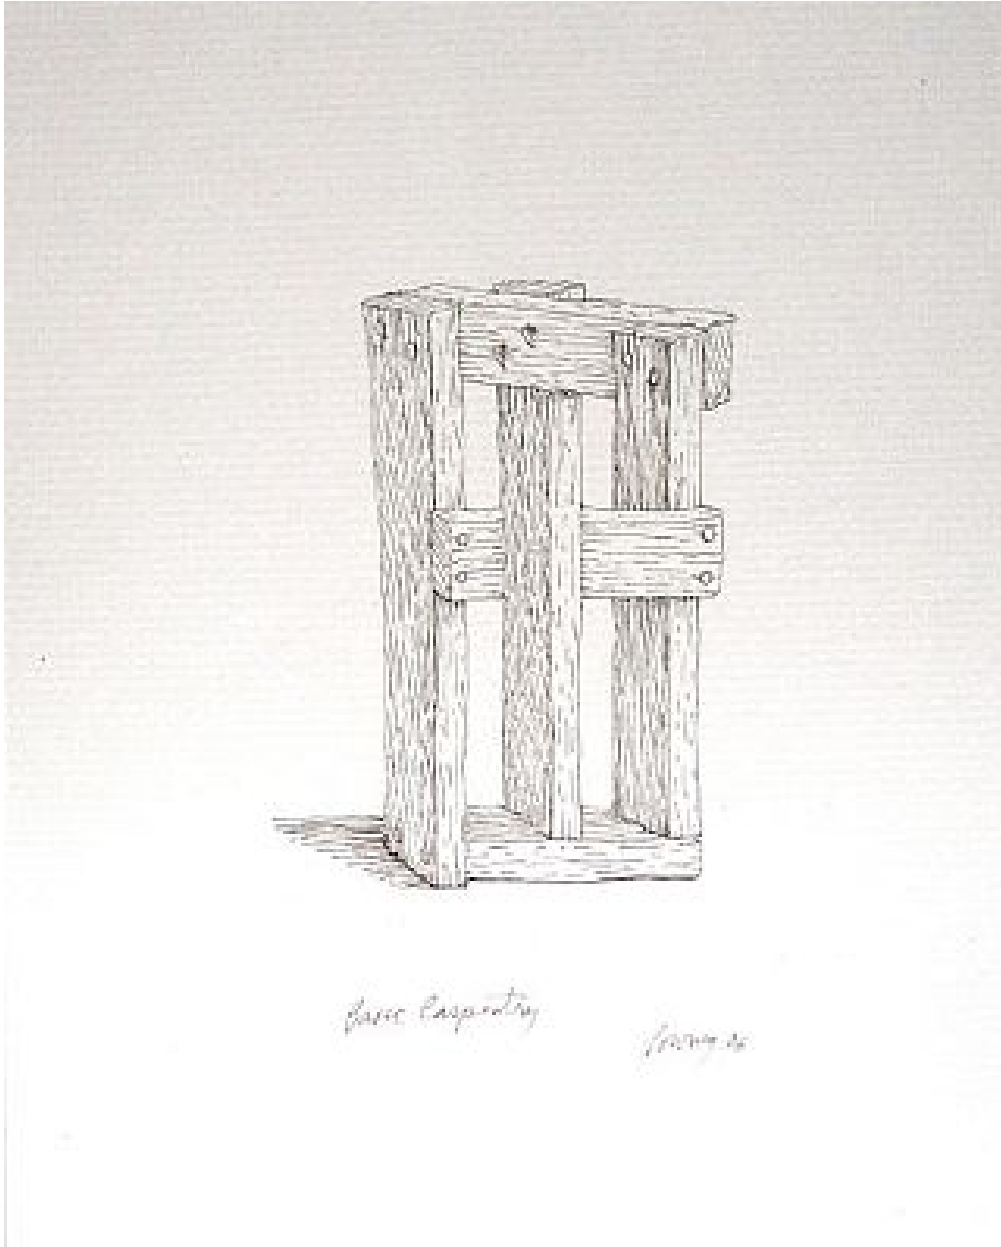

# ROBISCHON

BRUCE LOWNEY, *BASIC CAPTIVITY*  
pen and ink, 8 x 10 in. (20.3 x 25.4 cm)  
BSL012