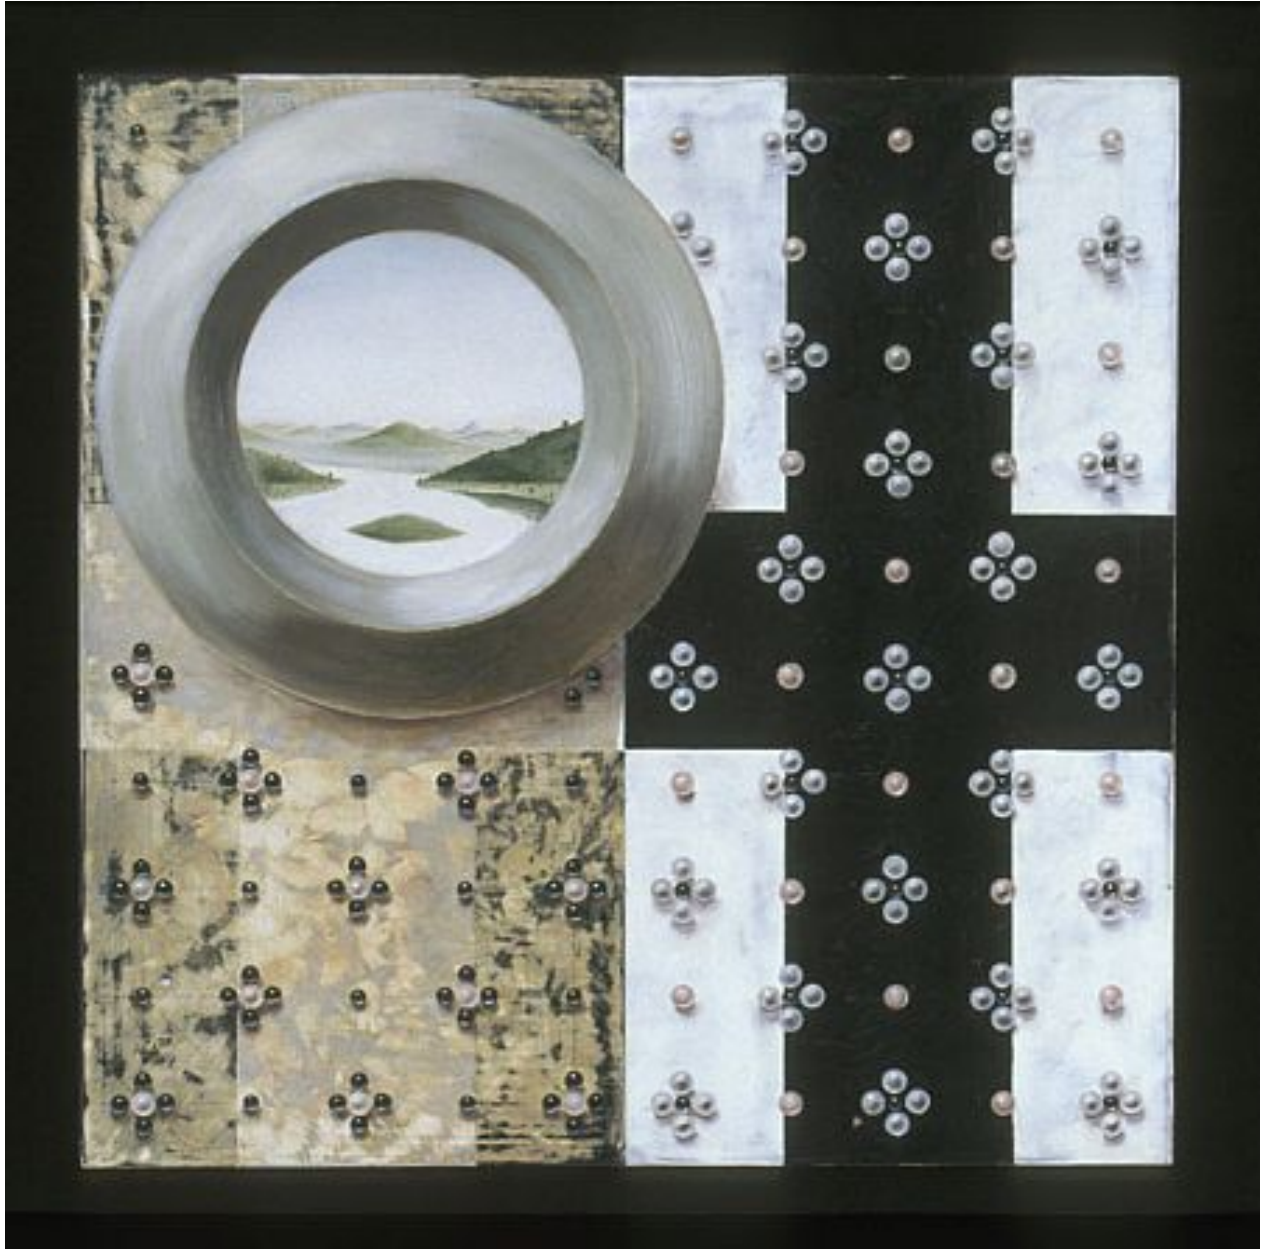

ROBISCHON

ANNE CONNELL, *PARTED PER PALE*
oil on panel, 12 x 12 in. (30.5 x 30.5 cm)
AC048