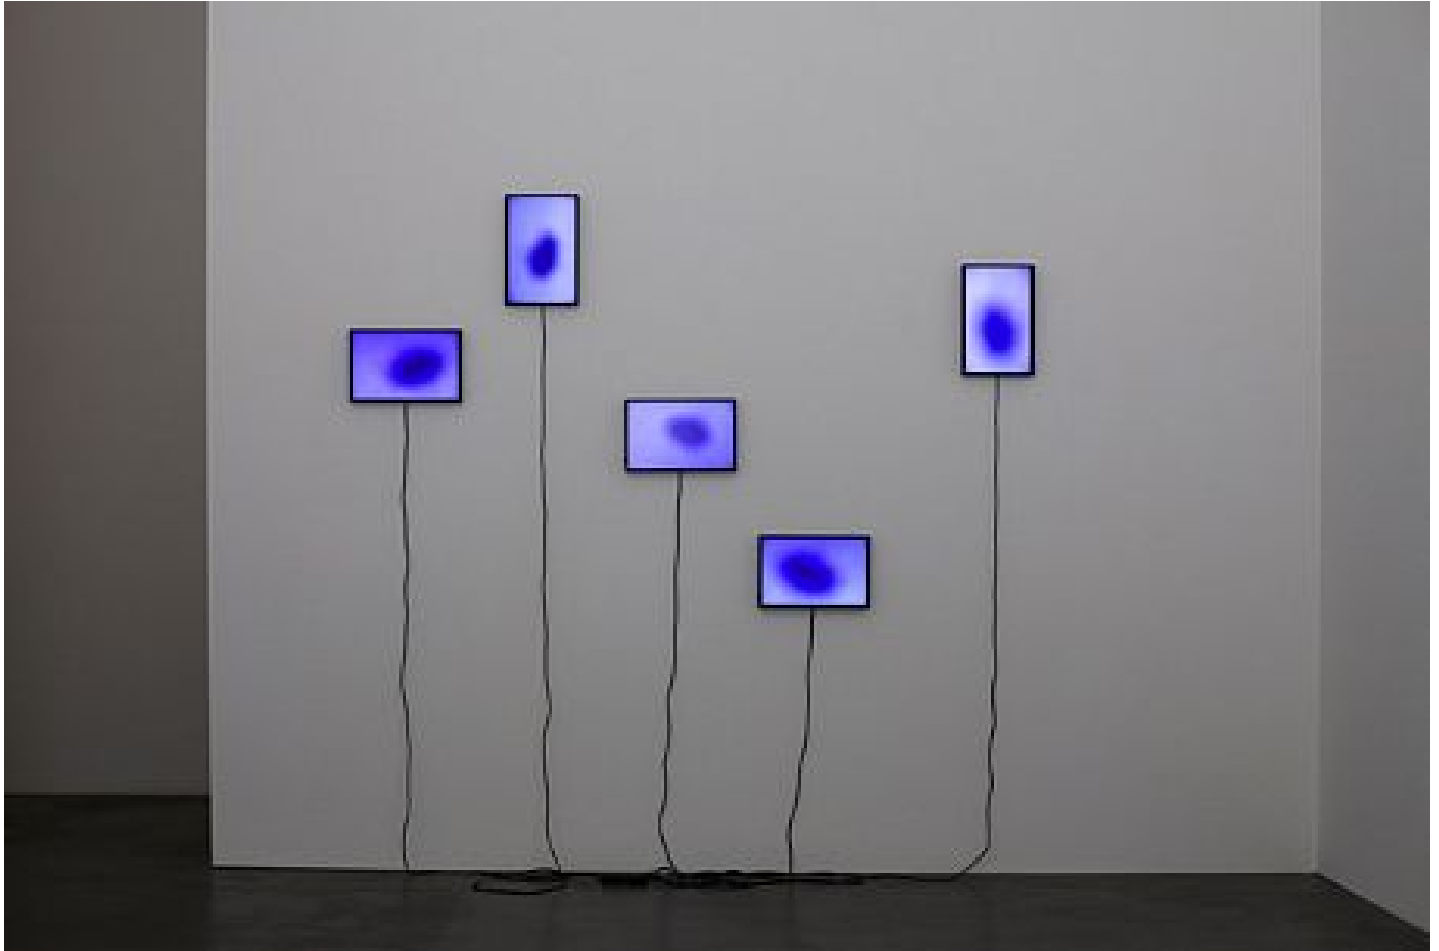

ROBISCHON

DAVID ZIMMER, *SPLEEN*
video construction, 156 x 96 x 4 in. (396.2 x 243.8 x 10.2 cm)
ZIM003