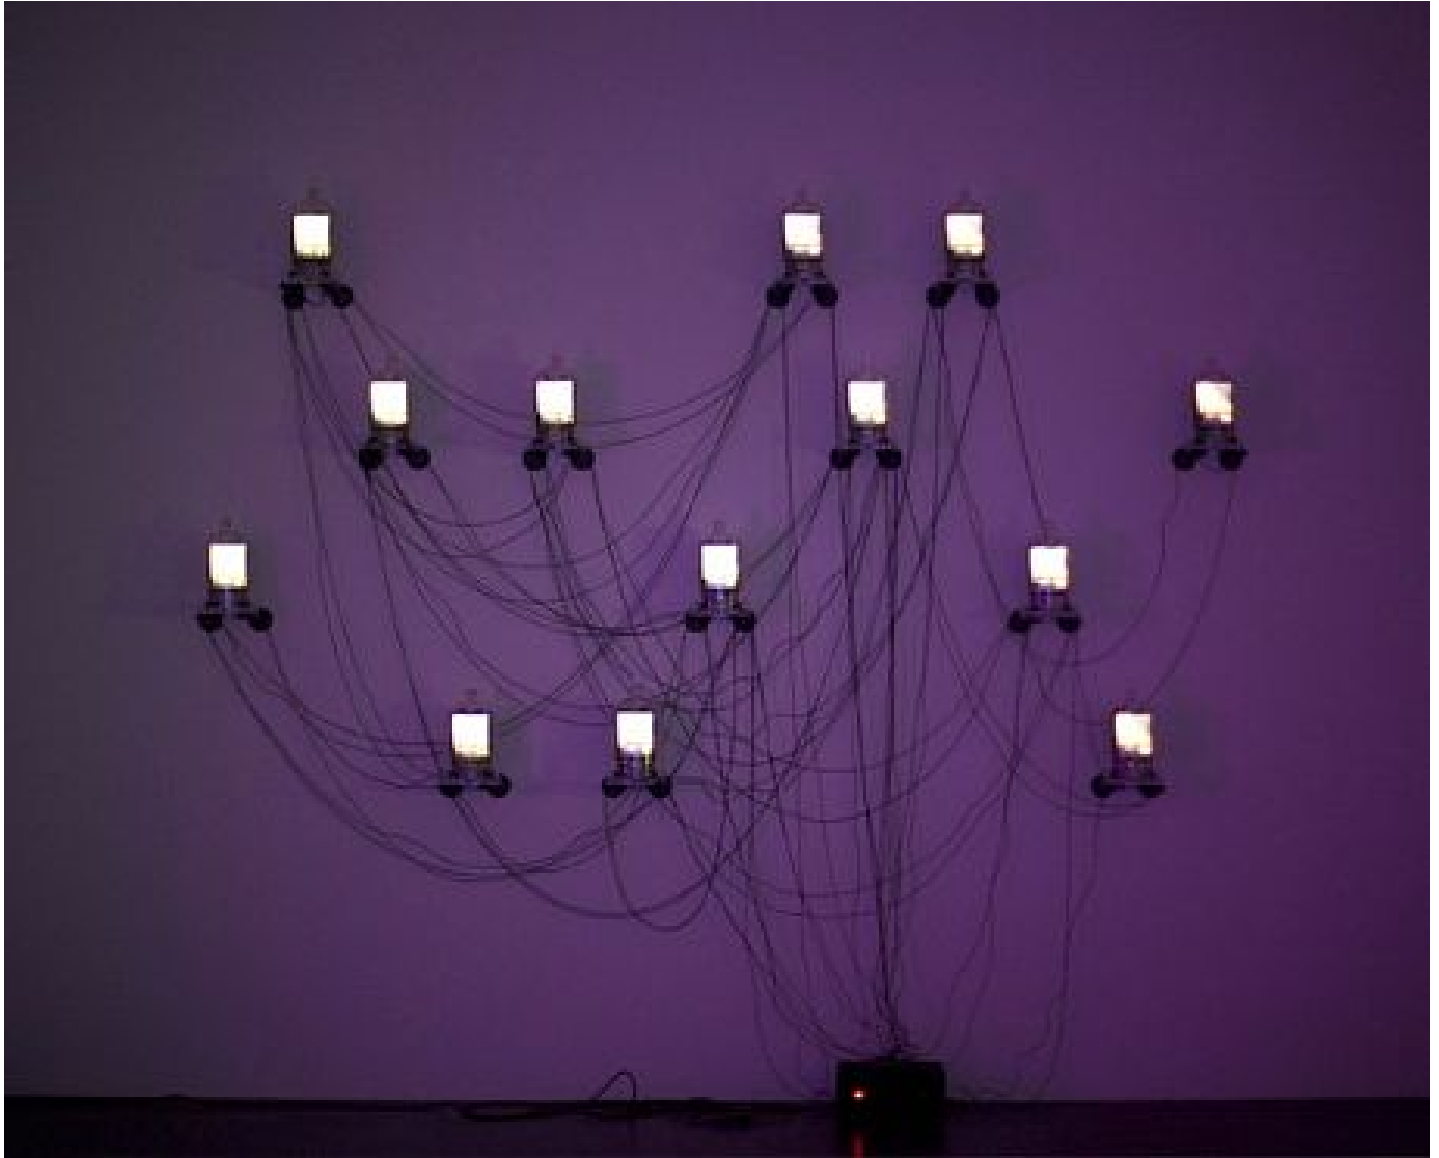

ROBISCHON

DAVID ZIMMER, *CHORUS*
LCD video constructions, 156 x 240 x 9 in. (396.2 x 609.6 x 22.9 cm)
ZIM002