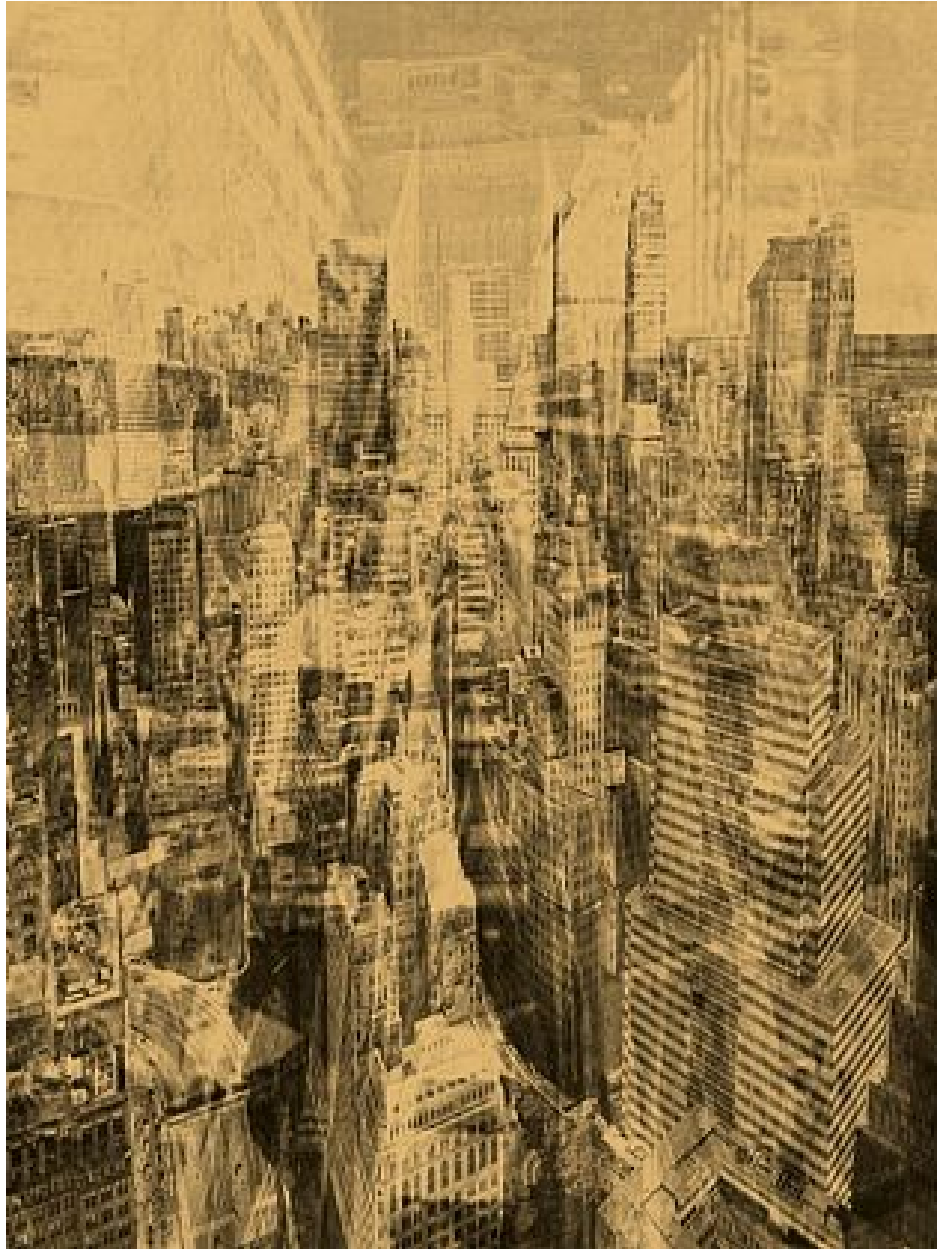

ROBISCHON

SAMI AL KARIM, *UNTITLED 1 "Identity Steps" 1/3*
lambda print mounted on acrylic sheet and Dibond aluminum,
63 x 47 1/4 in. (160 x 120 cm)
SAK010