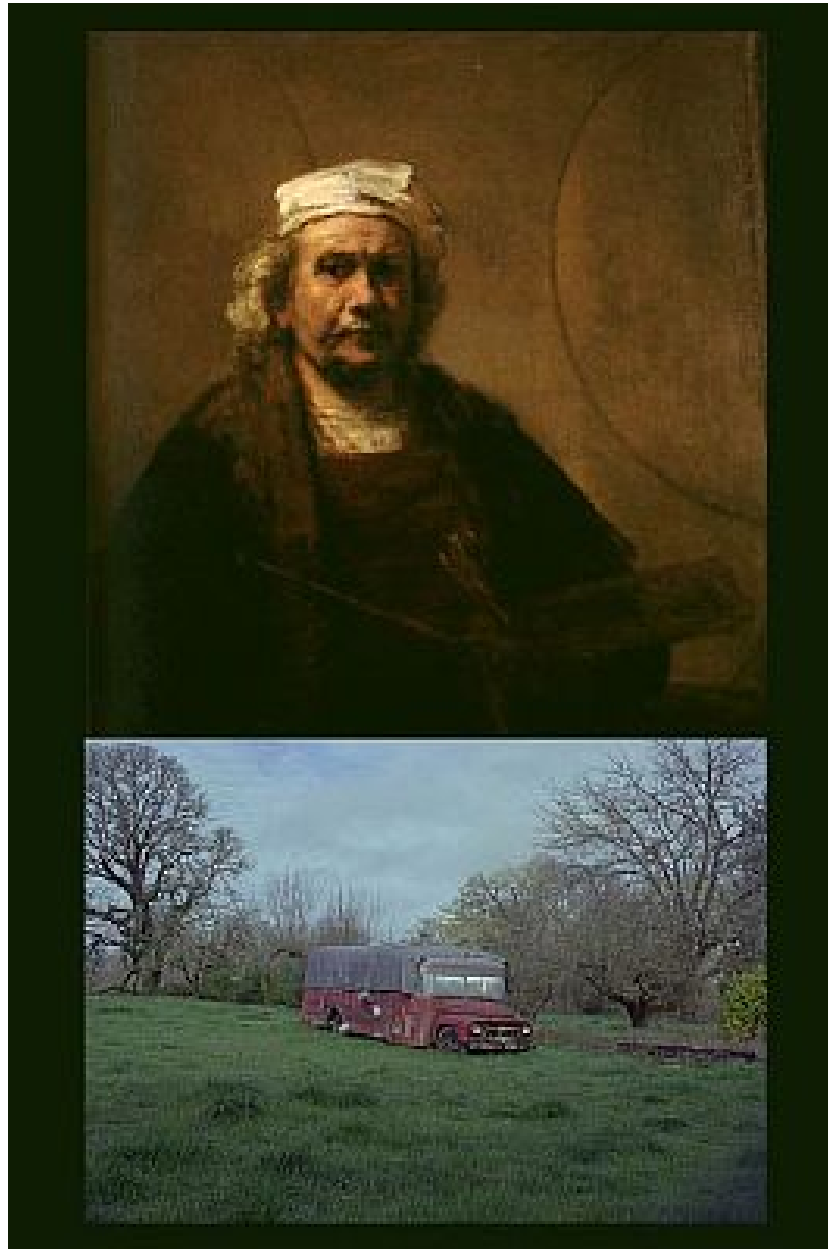

ROBISCHON

KEN IWAMASA, *Rembrandt, Self-Portrait/Covered
Bus, Corvallis, Oregon*
digital print, 41 1/2 x 25 in. (105.4 x 63.5 cm)
IWA011