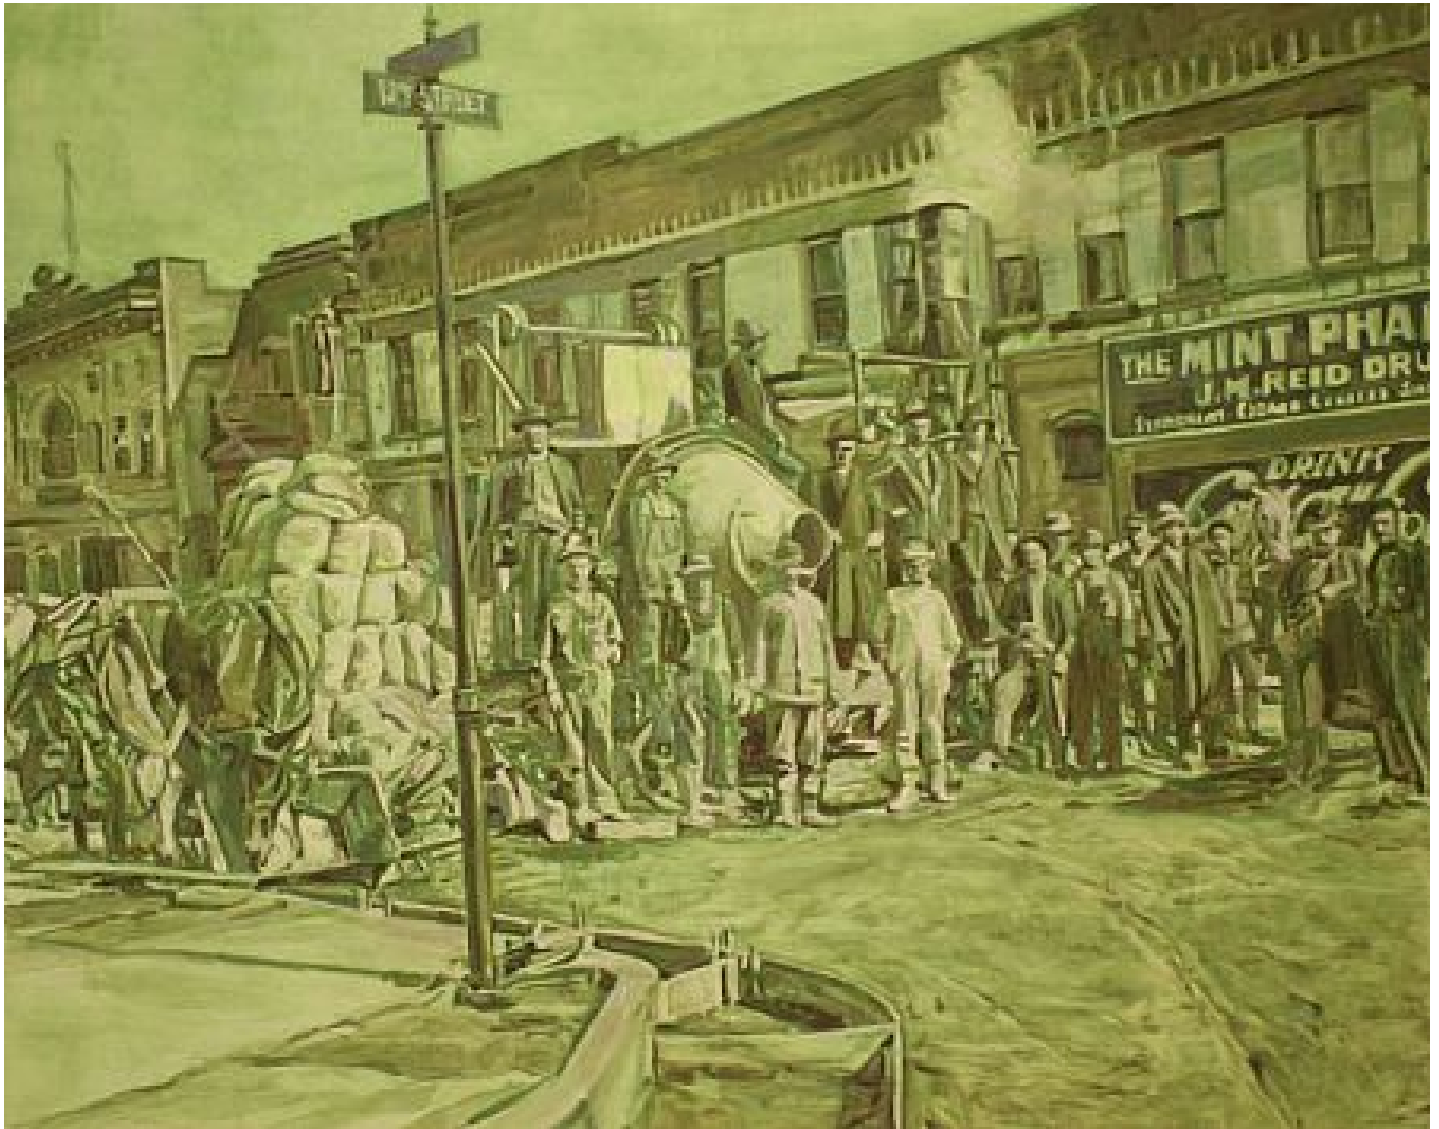

# ROBISCHON

STEPHEN BATURA, *13 street*  
casein, acrylic on panel, 48 x 60 in. (121.9 x 152.4 cm)  
BAT116