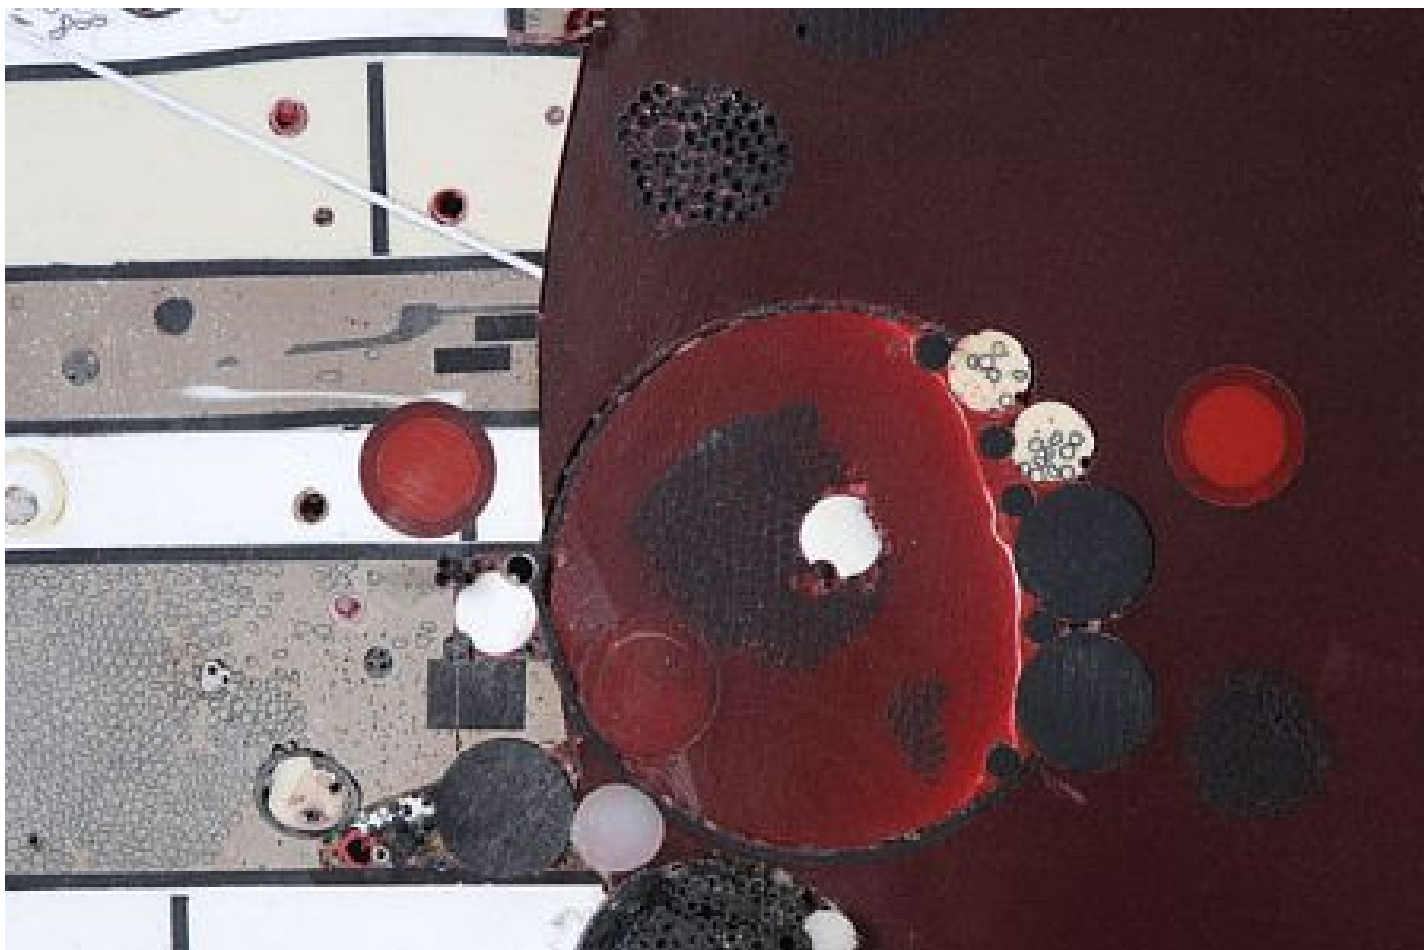

# ROBISCHON

TERRY MAKER, *WATER TO WINE DETAIL*  
TM083