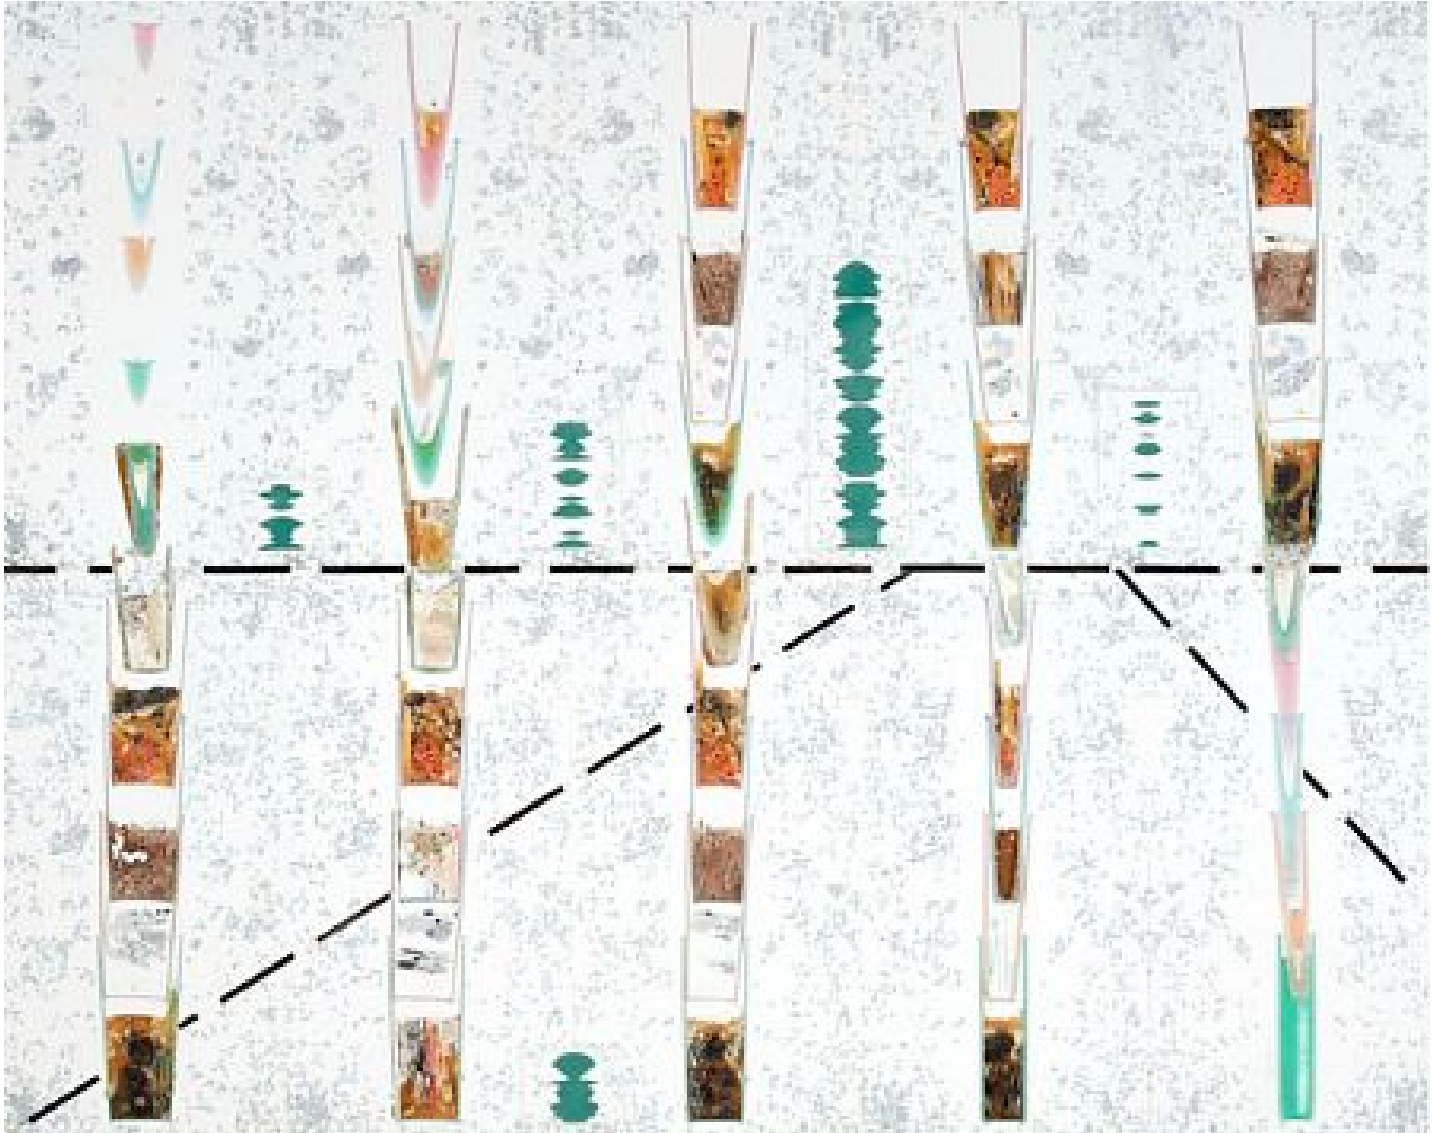

# ROBISCHON

TERRY MAKER, *THIRST*  
mixed media, 39 1/2 x 49 1/2 x 2 in. (100.3 x 125.7 x 5.1 cm)  
TM101