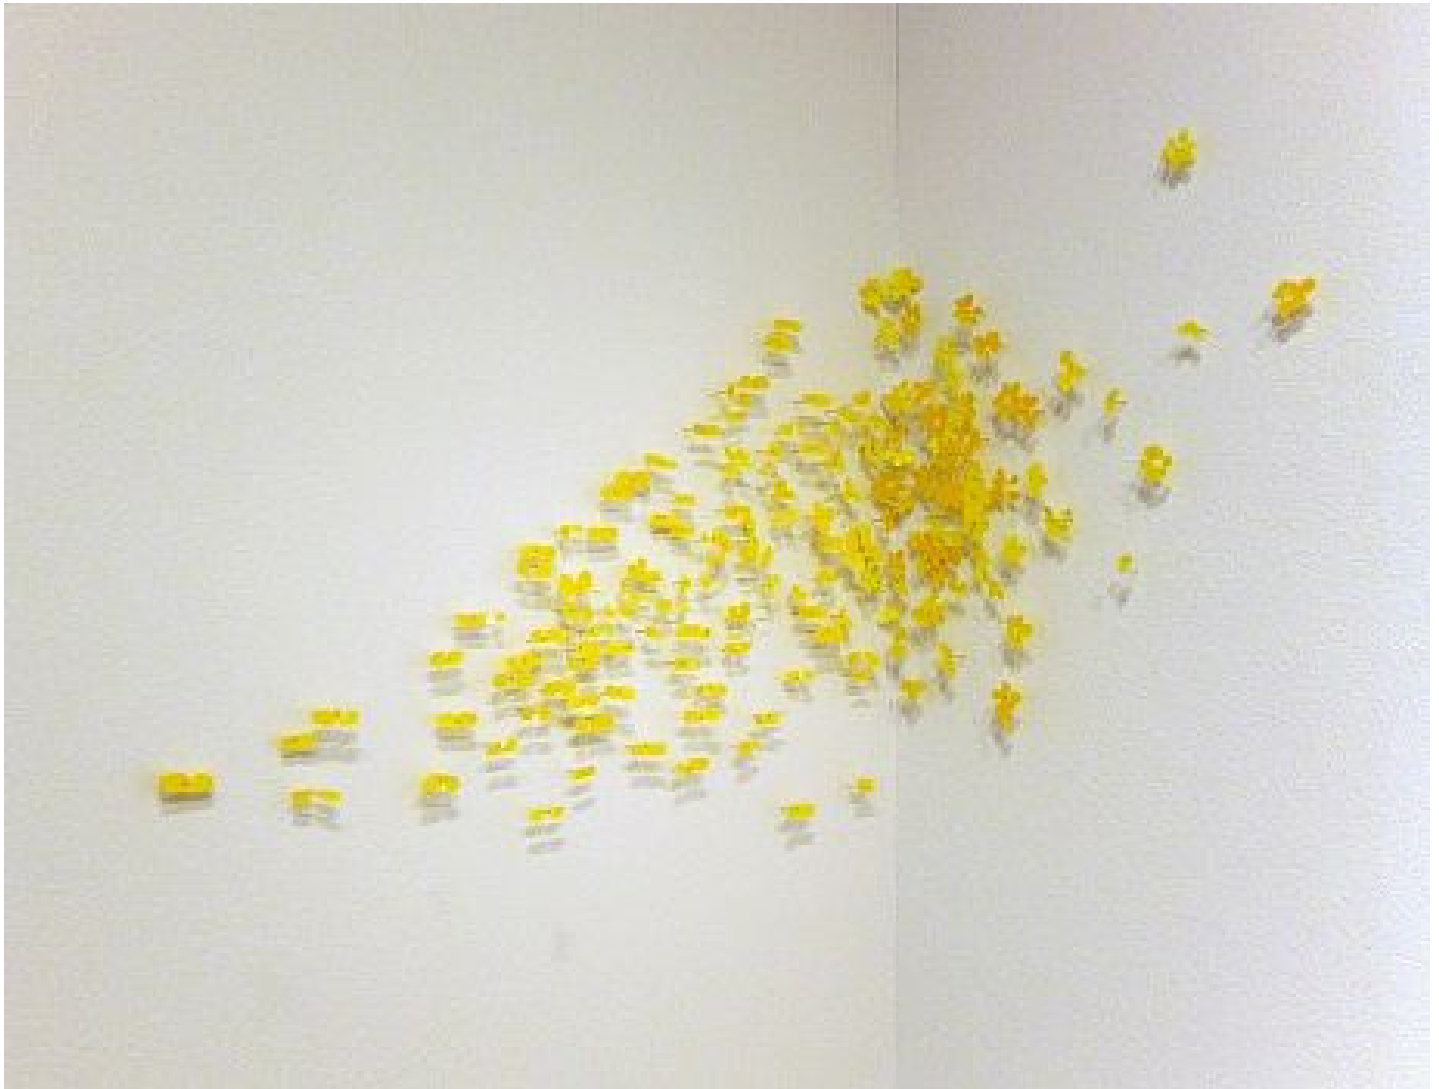

ROBISCHON

KATY STONE, *DASH-BLOOM*
acrylic on Duralar, 35 x 82 x 1 3/4 in. (88.9 x 208.3 x 4.5 cm)
STO052