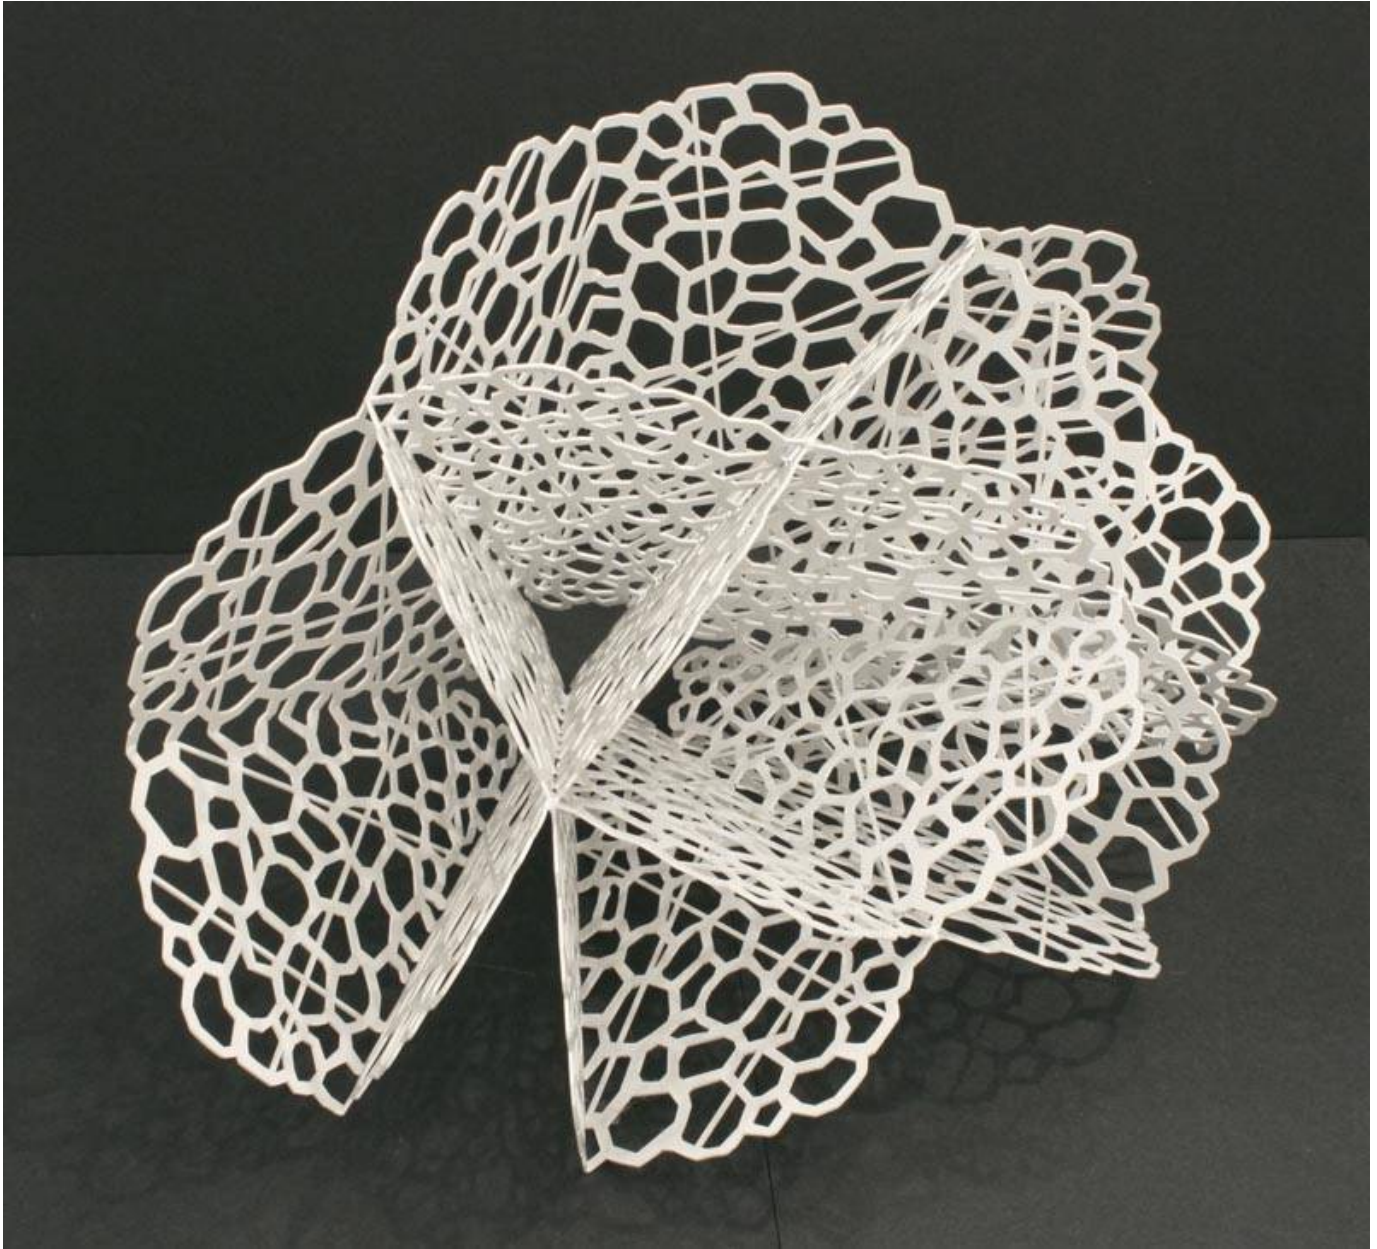

ROBISCHON

LINDA FLEMING, *PORTENT MAQUETTE 2/3*
powder-coated steel, 11 x 21 x 12 in. (27.9 x 53.3 x 30.5 cm)
FLE018