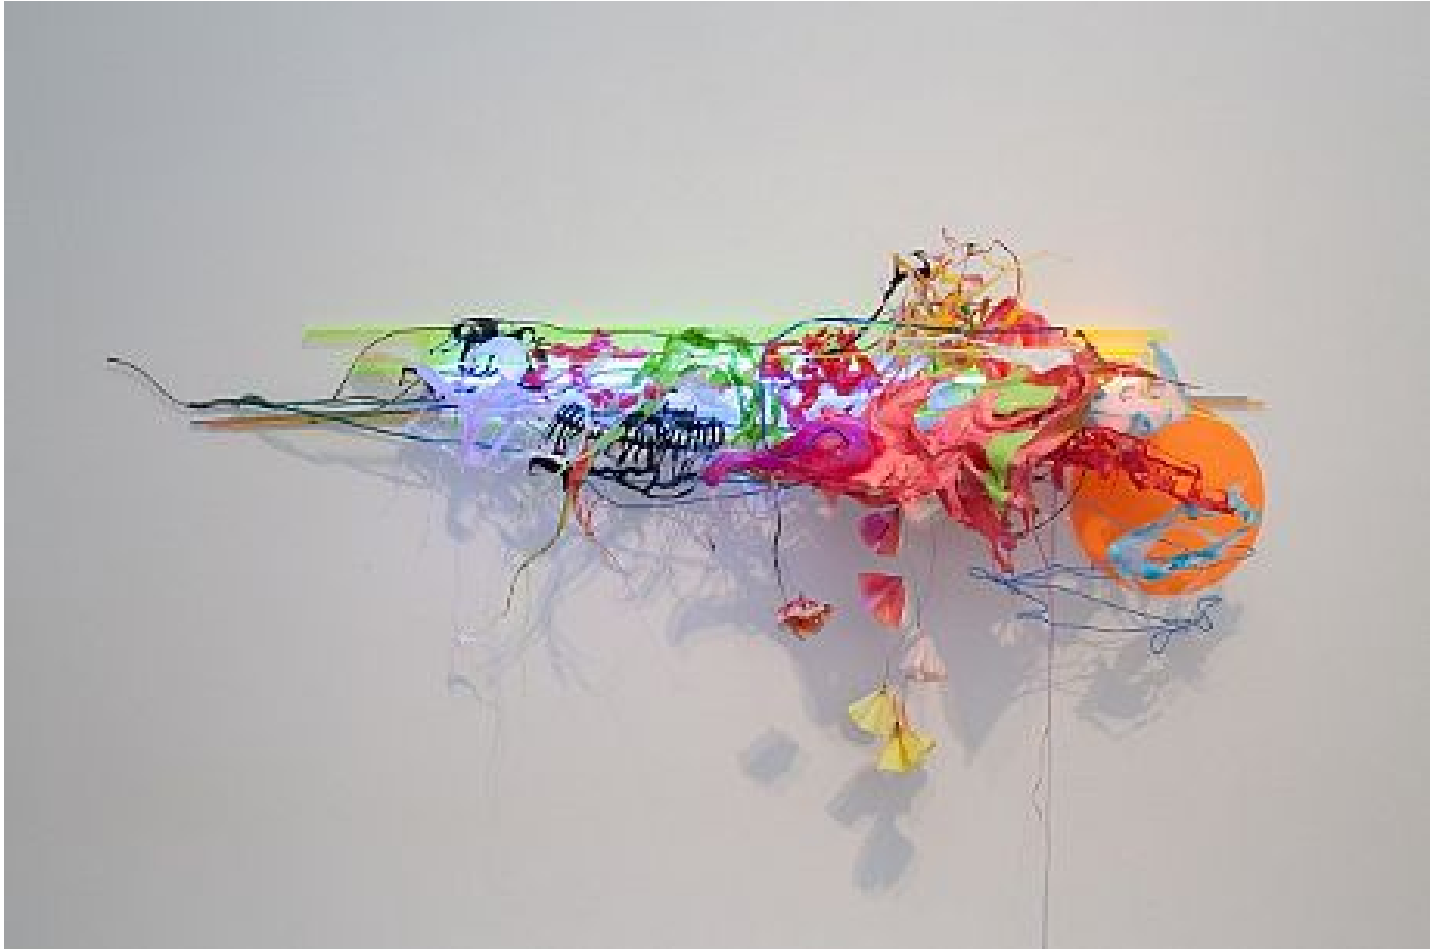

ROBISCHON

JUDY PFAFF, *MY SECOND DREAM*

expanded foam, steel wires, plastics, and fluorescent light, 52 x 112 x 24 in. (132.1 x 284.5 x 61
cm)

JP121