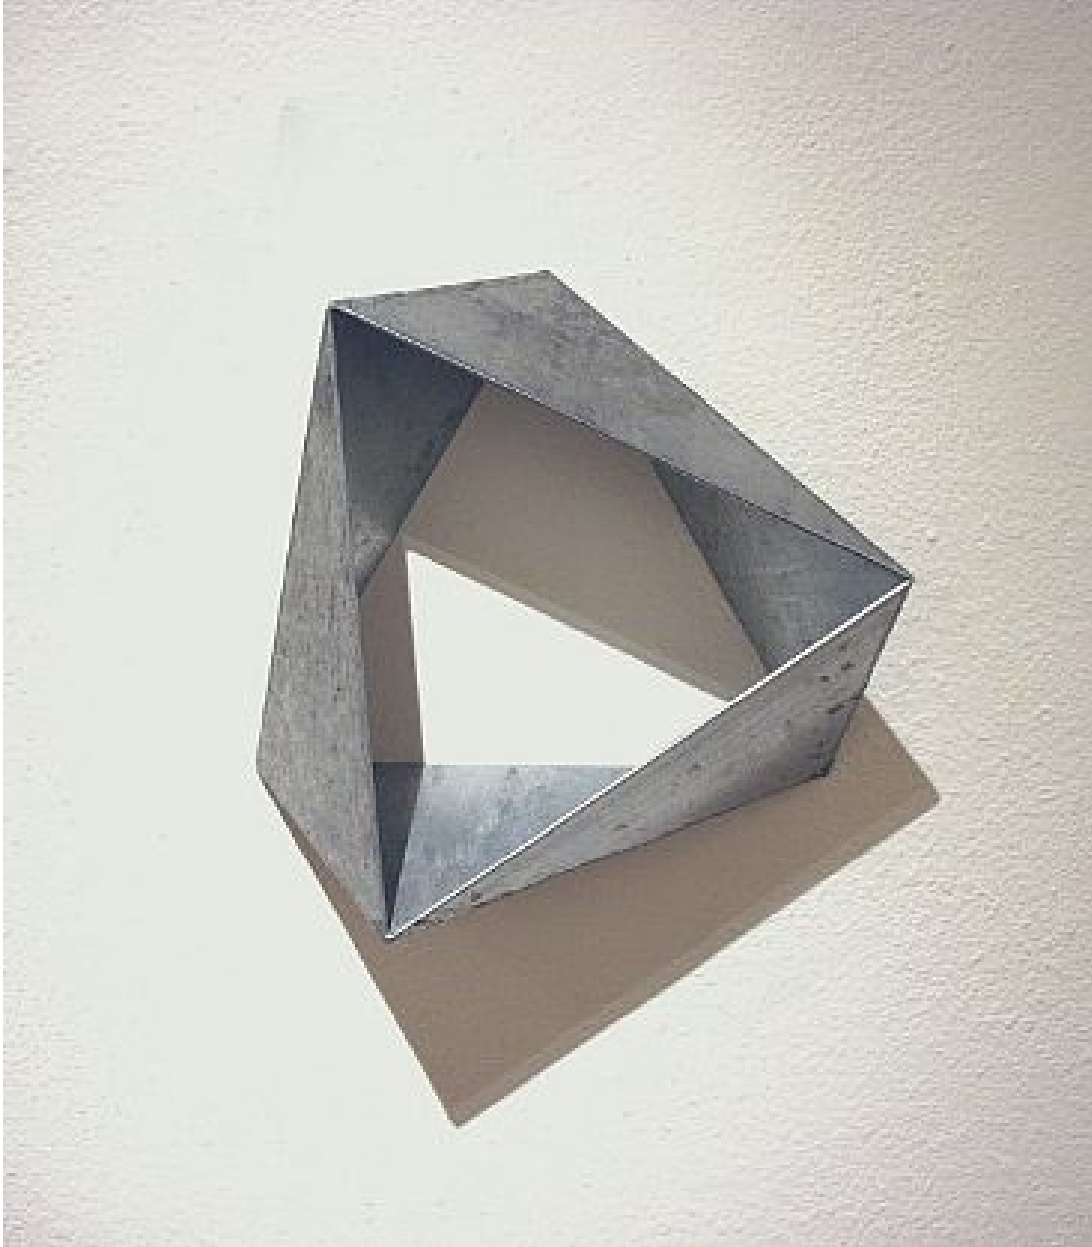

# ROBISCHON

PETER MILLETT, *TWISTED TRIANGLE*  
galvanized steel, 13 x 13 x 4 in. (33 x 33 x 10.2 cm)  
PM023