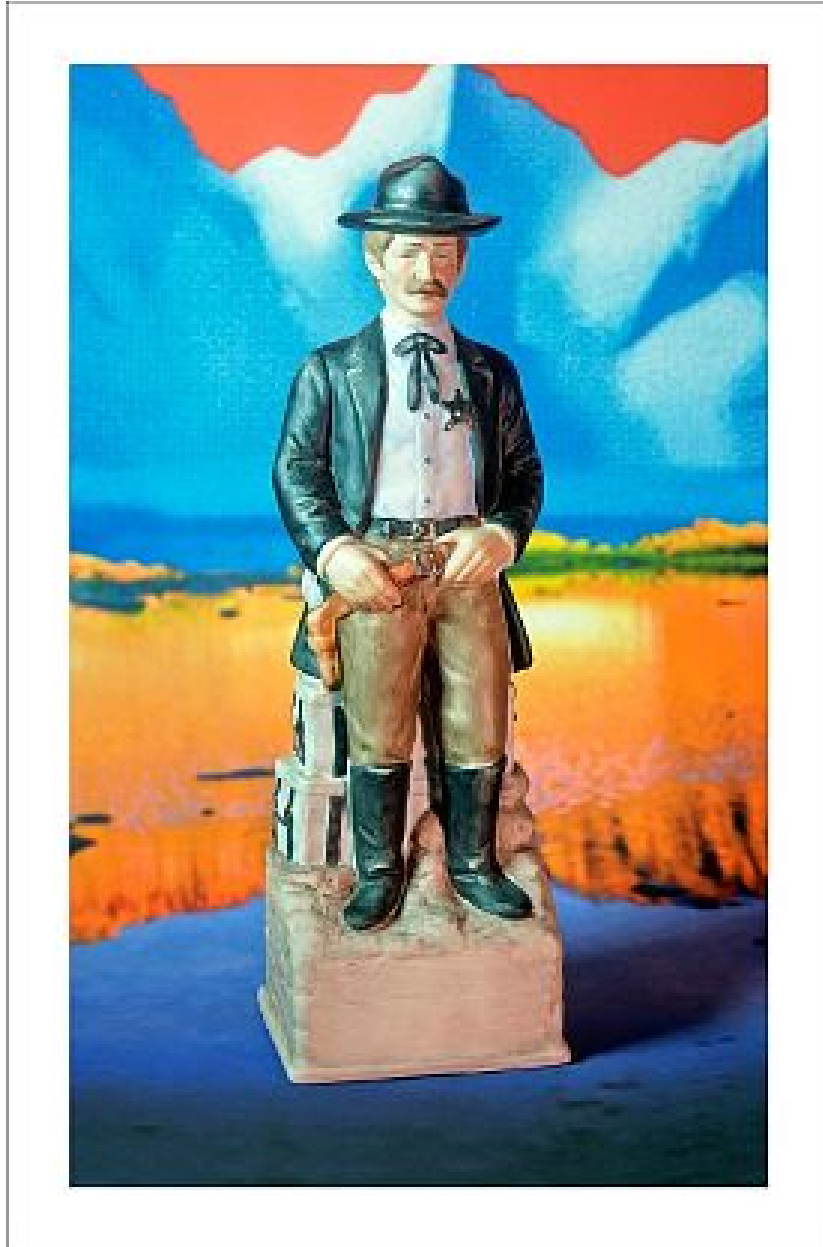

ROBISCHON

GARY EMRICH, *MARSHALL WITH REFRESHED
SPRING WATER "Firewater"* Ed. 5
pigment print, 22 x 36 in. (55.9 x 91.4 cm)
GE163