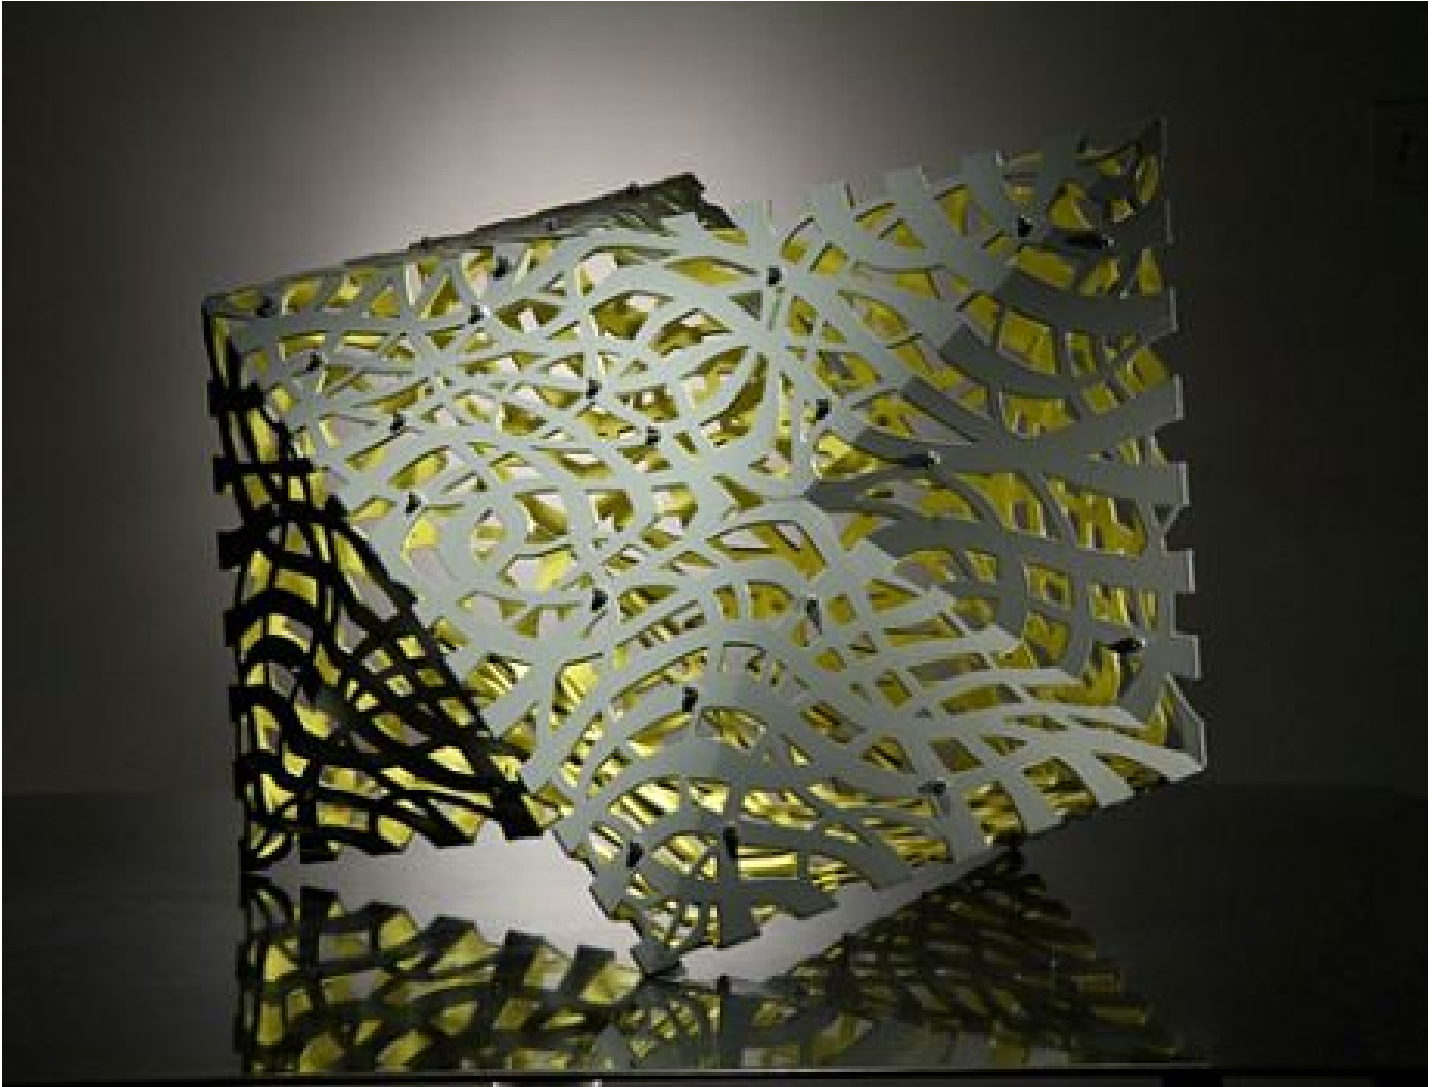

ROBISCHON

LINDA FLEMING, *METEORITE*
powder coated steel, 19 x 26 x 23 in. (48.3 x 66 x 58.4 cm)
FLE029