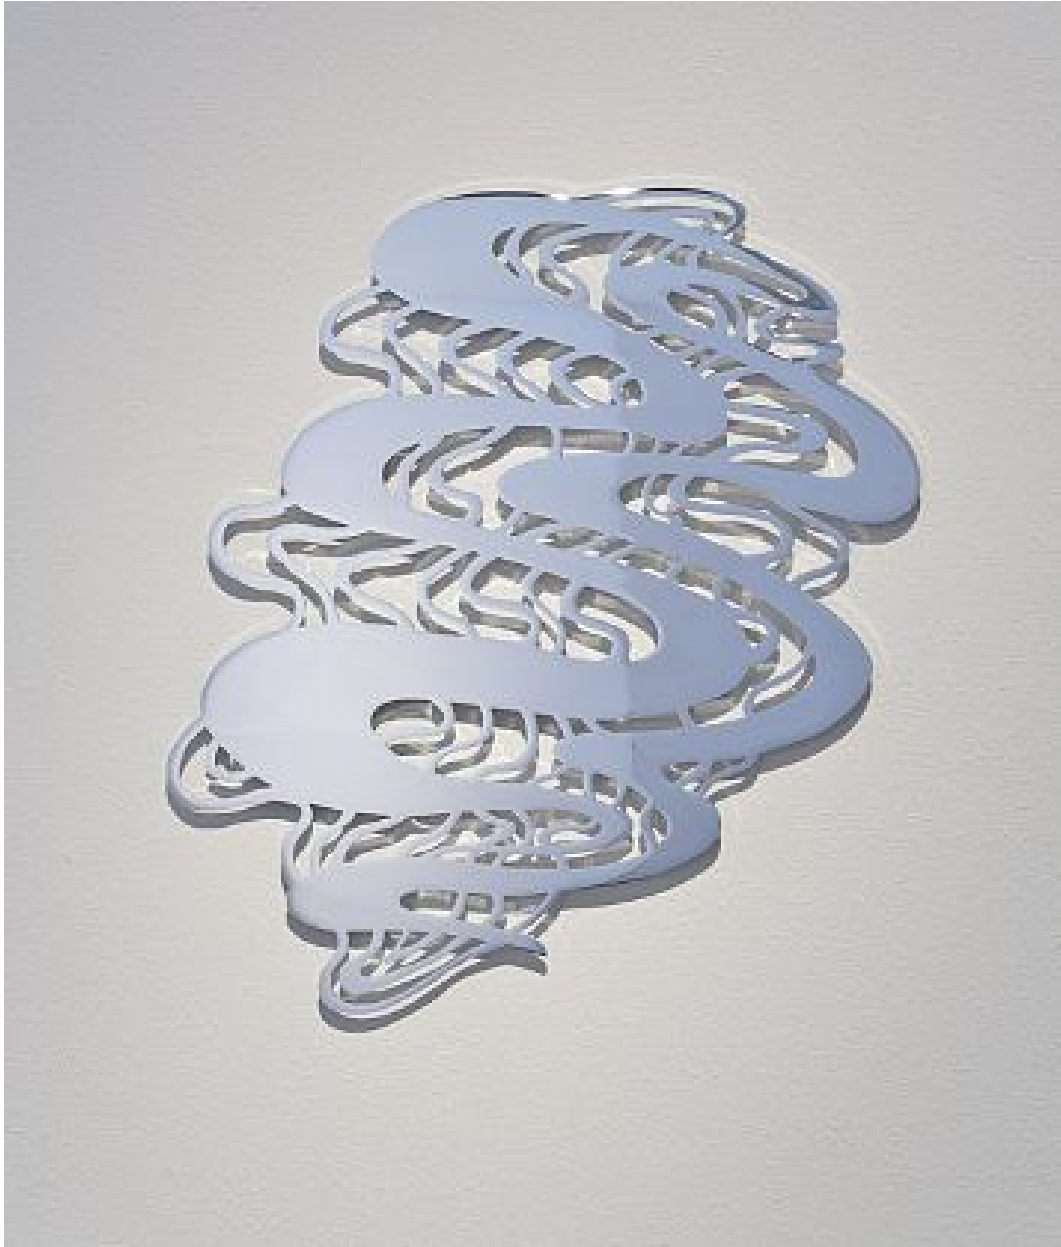

ROBISCHON

LINDA FLEMING, *WAVELENGTH 2/3*
chromed steel, 37 x 29 1/2 in. (94 x 74.9 cm)
FLE004