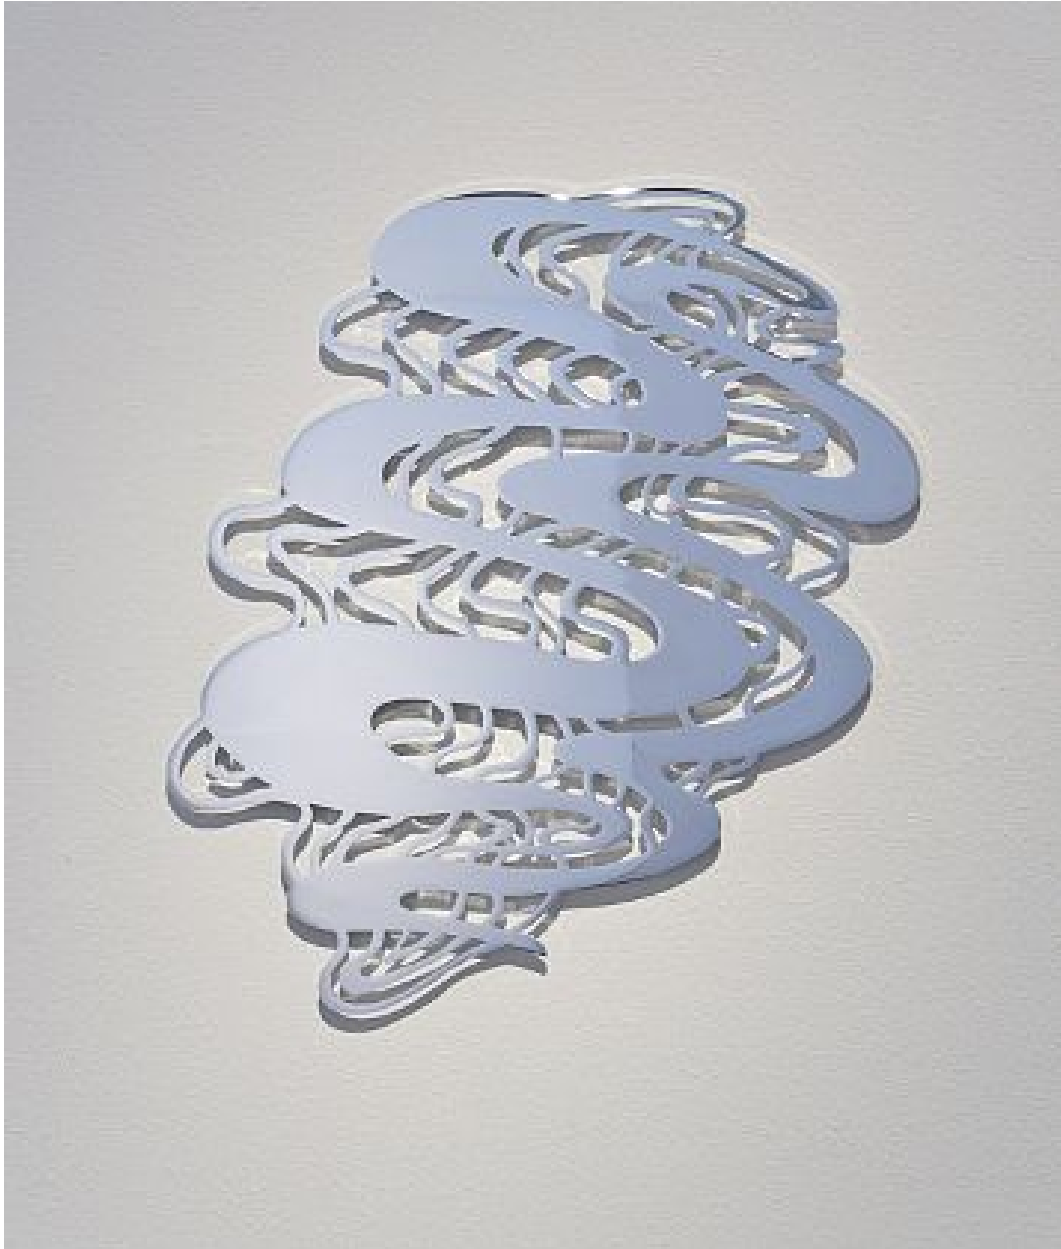

ROBISCHON

LINDA FLEMING, *WAVELENGTH 2/3*
chromed steel, 37 x 29 1/2 in. (94 x 74.9 cm)
FLE004