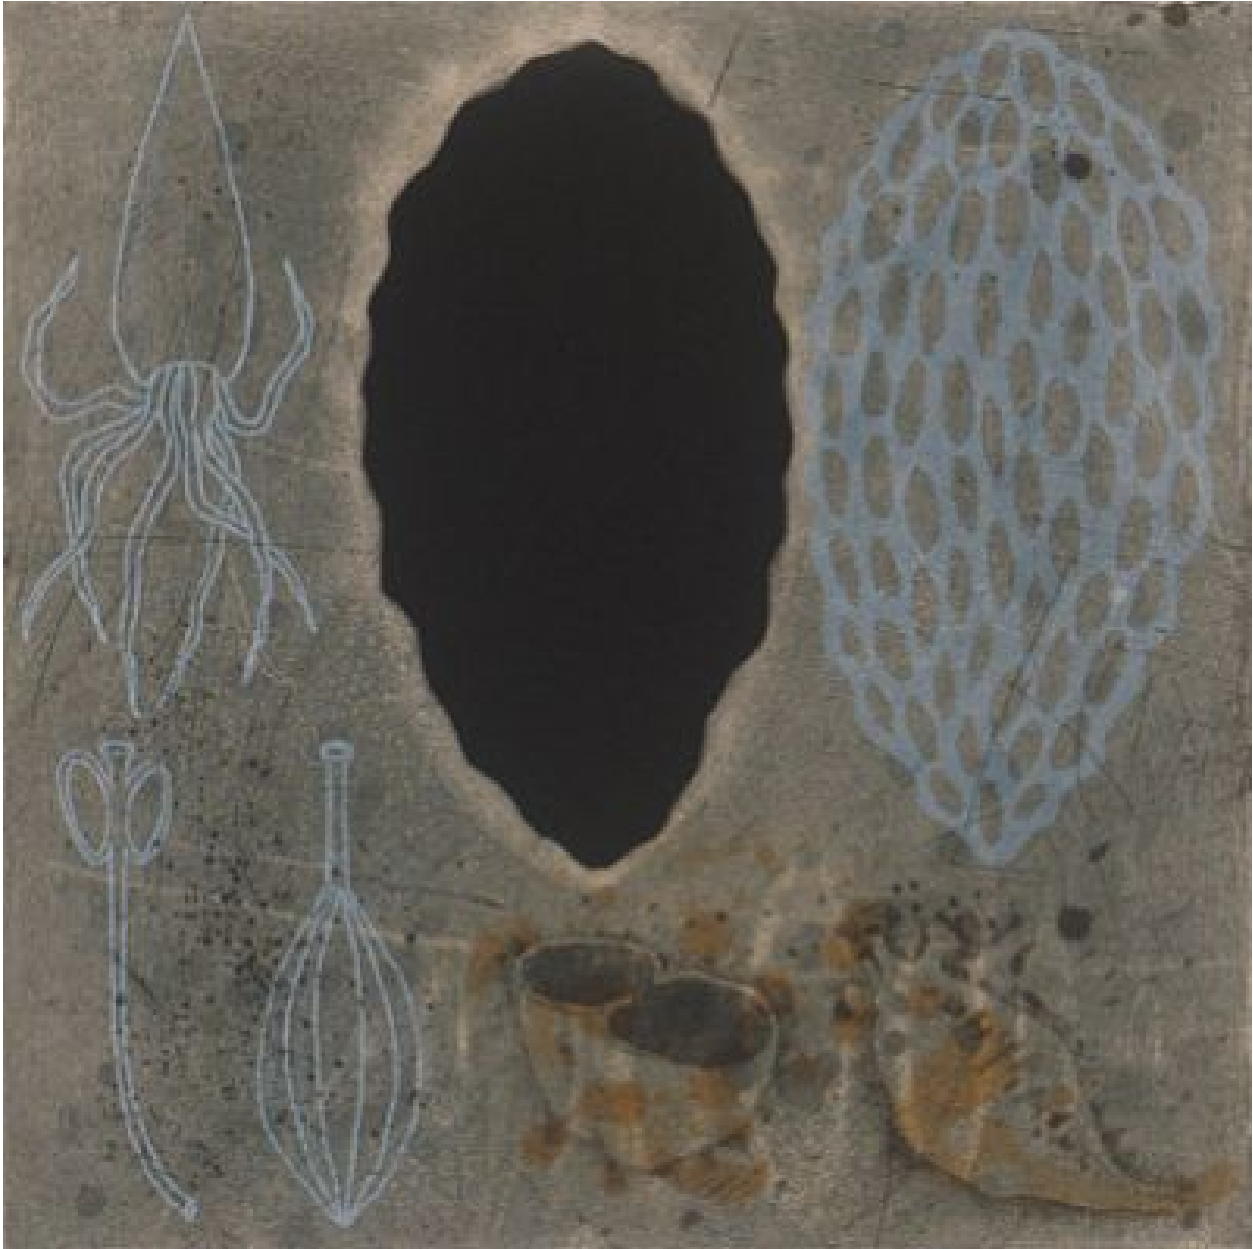

ROBISCHON

TANJA SOFTIC, *SOTTO*, 11/20
color etching & mezzotint, 9 x 9 in. (22.9 x 22.9 cm)
TS006